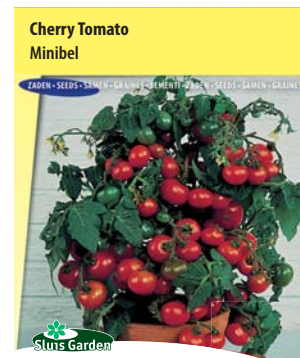

Cherry Tomato
Minibel

0795 Price cat. : 3

A quickly branching cherry tomato which produces a profusion of tasty, small round fruits. Sow in seed trays and as soon as they can be handled, prick out in pots or soil blocks.

0,2 grs. • approx. 125 seeds

8711441107952