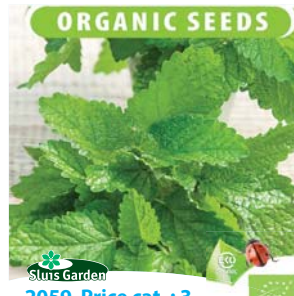

2059 Price cat. : 3

Lemon Balm was used medicinally more than two thousand years ago. Very attractive to bees. Leaves with a mild lemon fragrance. Delicious in tea and with fish and salads.

0,3 grs. • approx. 400 seeds

8711441120593

Garden Dill, *Compatto*
Anethum graveolens compactum