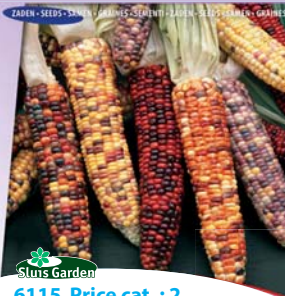

Ornamental Corn
Multicolor large varieties • Zea mays

Sluis Garden
6115 Price cat. : 2

This ornamental corn mix, with its large cobs, produces brightly coloured combinations. The cobs vary from red, pink, orange to blue and many other tints. Cobs can be dried.

4 grs. • approx. 25 seeds

8711441161152