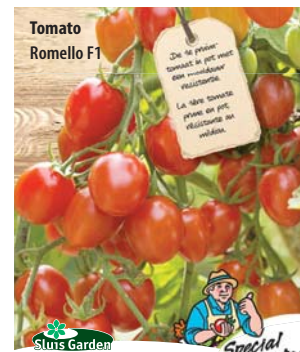

approx. 16 seeds

8711441108652

Tomato
Romello F1

0870 Price cat. : 5

AAS-winner. Romello F1 is the 1st plum tomato in a pot with mildew resistance. The plant has a height of about 30 cm and is 50 cm wide. Perfect in pots and hanging baskets.