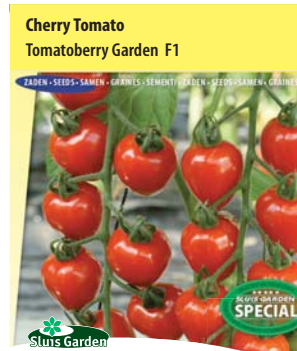

0805 Price cat. : 5

Long bunches with red, heart-shaped cherry tomatoes. A very special tomato with a high sugar content. The flavour is deliciously sweet and is perfect as a snack or in salads.

approx. 8 seeds

8711441108058