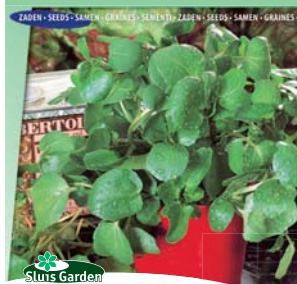

Watercress, Booklime, Brown Cress
Nasturtium officinale

2195 Price cat. : 3

Perennial marsh plant that generally grows in and around water. The crispy leaves are a good seasoning for all sorts of salads, as well as garnishing and meat dishes. It has a mild spicy taste.

0,8 grs. • approx. 3200 seeds
8711441121958