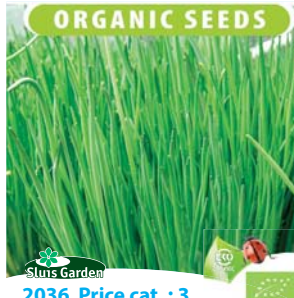

2036 Price cat. : 3

Dark green, large-leaved chive plant with a very healthy growth. The leaves, as well as the flowers, are very popular in various dishes thanks to their onion taste. Best used fresh.

1 grs. • approx. 750 seeds

8711441120364

Borage, blue and white
Borago officinalis