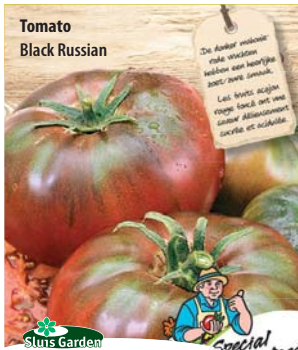

0825 Price cat. : 4

Compact plant which produces large fruits of 100 grams after about 75 days. The dark mahogany red fruits have delicious taste, namely sweet/sour with a somewhat spicy flavour.

0,2 grs. • approx. 60 seeds

8711441108256