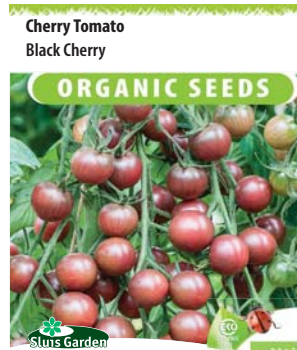

0849 Price cat. : 5

Black Cherry produces an abundance of sweet fruits with a fresh acidity. The chocolate-coloured fruits have delicious juicy dark red flesh. Abundant crop of beautiful small fruits.

approx. 12 seeds

8711441108492