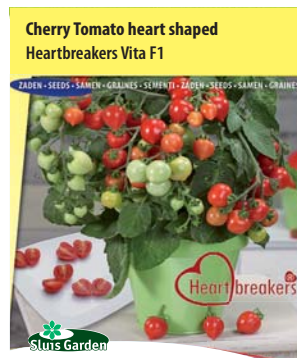

0,2 grs. • approx. 75 seeds

8711441107907

Cherry Tomato heart shaped
Heartbreakers Vita F1

0791 Price cat. : 4

Pot-tomato "Heartbreakers" has delicious heart-shaped snack tomatoes and is one of its kind. Sow in seed trays and as soon as they can be handled, prick out in pots or soil blocks.