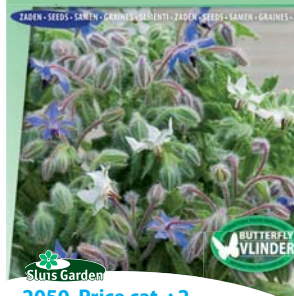

2050 Price cat. : 2

Star-shaped flowers with intense blue and bright white colours. The long flowering season makes Borage one of the best plants in your garden. The leaves have a cucumber flavour.

1 grs. • approx. 50 seeds

8711441120500

Garden Dill, Bouquet
Anethum graveolens