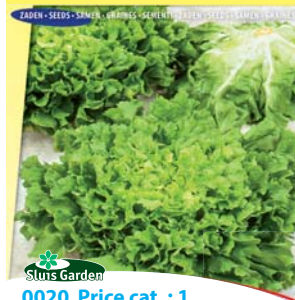

Endive Batavian Avantgarde

0020 Price cat. : 1

It is not very susceptible to rotting and so ideal for cultivating in the garden in the autumn and in a greenhouse early in the winter. Produces a firm, but juicy leaf.

1,2 grs. • approx. 750 seeds

8711441100205