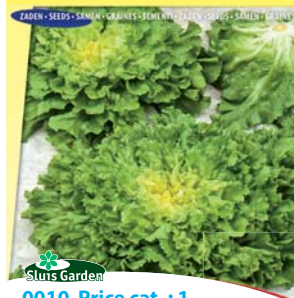

1,2 grs. • approx. 750 seeds

8711441100205

Swede, Turnip Salad, green

0060 Price cat. : 2

Turnip tops are actually the young plants of turnips that have been sown close together. Of all the spring vegetables it is one that can be harvested the earliest.

0,3 grs. • approx. 875 seeds

8711441100809

Endive Batavian, broad leaved "Vijf 2"

0010 Price cat. : 1

Broad-leaved variety, large heads with a yellow heart. Suitable for cultivation in greenhouses and in gardens, in spring as well as in autumn. Tasty and vitamin-rich crop.