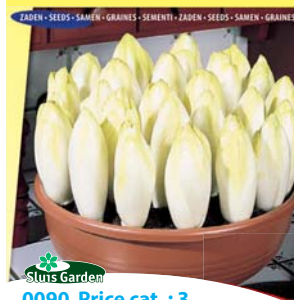

Brussels Witloof Zoom F1

0090 Price cat. : 3

Suitable for cultivation with and without casing soil. Produces uniform, firm bushes. Sow on well worked soil. Forcing duration at approx. 16°C is 4 to 5 weeks.

1 grs. • approx. 675 seeds

8711441100908