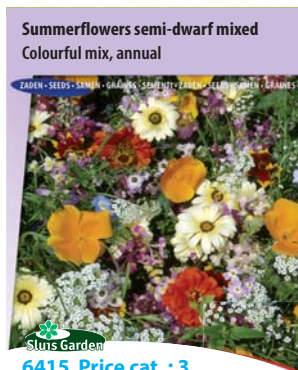

4 grs. + approx. 6 m2 seeds
8711441164108