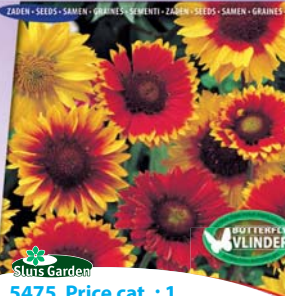

Indian Blanket Flower
Gaillardia aristata

Sluis Garden
5475 Price cat. : 1

Originates from the American plains and can withstand hot and dry conditions. Sow in a greenhouse. Transplant in early summer, so that they can enter the winter as sturdy plants.

0,4 grs. • approx. 135 seeds

8711441154758