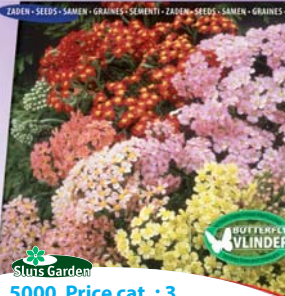

Yarrow, Bloodwort, F2 Summer Pastels mix
Achillea millefolium