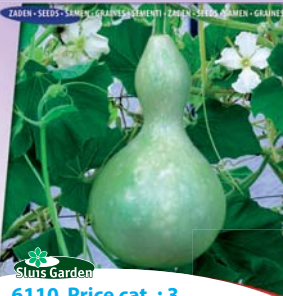

Large Bottle or Birdbox
Cucurbita lagenaria

Sluis Garden
6110 Price cat. : 3

Grows well lying on a compost heap, but for the best results guide the plant upwards and allow the fruit to hang. Wonderful fruits which can be made into birdhouses when dry.

3 grs. • approx. 25 seeds

8711441161107