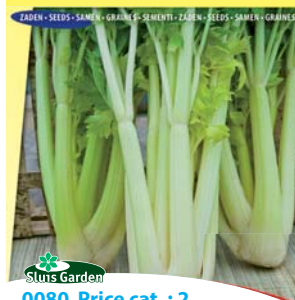

Celery, Golden Self Blanching 2

0080 Price cat. : 2

Yellow-green stalks without string which can be eaten raw as well as cooked. Can be eaten raw and cooked. Celery has diuretic powers, is low in calories and very rich in vitamins.

0,3 grs. • approx. 875 seeds

8711441100809