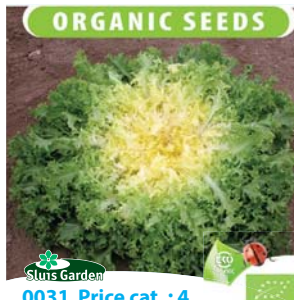

Endive, curled leaved Très fin Maraîchère-Myrna

0031 Price cat. : 4

A large, dark green, curled-leaved endive with a golden yellow heart. Very resistant to poor weather conditions and so ideal for summer, autumn and early winter cultivation.

0,5 grs. • approx. 250 seeds

8711441100311