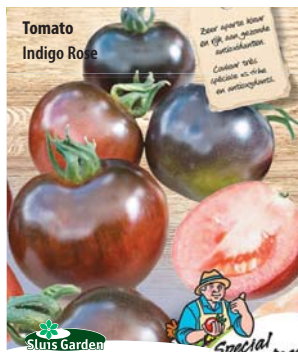

0860 Price cat. : 5

In its early stages tomatoes are black, later changes in colour. The fruits weighing about 35 g, are ready to pick when the fruits fade from blue-purple to glossy purple-pink.

approx. 17 seeds

8711441108607