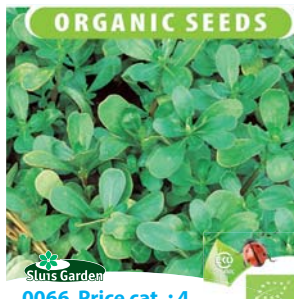

Purslane green "Groene Gewone"

0066 Price cat. : 4

Purslane is a crop that prefers warm and humid conditions. Sow early cultivation in a greenhouse, later in the year in the garden. Sow thinly, directly in the soil.

3 grs. • approx. 7000 seeds

8711441100663