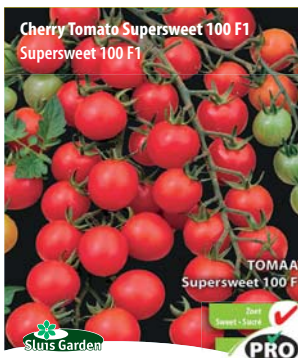

Yellow Tomato
Goldene Königin

Cherry Tomato Supersweet 100 F1
Supersweet 100 F1

TOMAA
Supersweet 100 F1

0786 Price cat. : 4

Long bunches with delicious sweet red cherry-sized tomatoes. Tasty as a snack or in salads. A hybrid for cultivation in greenhouses and outdoors. Can also be grown in large pots.

approx. 20 seeds

8711441107860