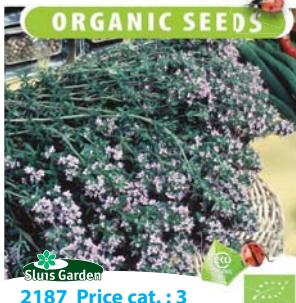

Thyme German Winter, Garden Thyme
Thymus vulgaris

2187 Price cat. : 3

Blooms in subsequent years in May-June. Leaves and branches can be stewed along with meat dishes and cooked with heavy vegetables. Winter Thyme is more resistant against frost.

0,15 grs. • approx. 750 seeds
8711441121873