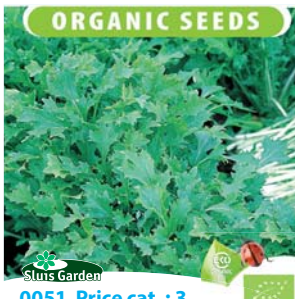

Turnip-tops Namenia

0051 Price cat. : 3

A vitamin rich spring leaf vegetable. More robust version of leaf vegetables and closely related to turnip tops. Sow thinly in lines in the garden from March to May. Do not thin out.

3 grs. • approx. 1250 seeds

8711441100519