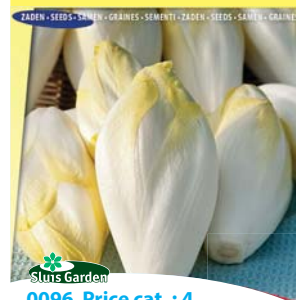

Brussels Witloof Atlas F1

0096 Price cat. : 4

Cultivation without casing soil from September to March. Sow on well worked soil. Thin out upon emergence. Harvest roots in late August. Forcing duration at 16°C is 4 to 5 weeks.

0,7 grs. • approx. 475 seeds

8711441100960