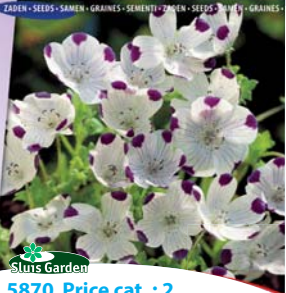

Five Spot, Spotty
Nemophila maculata

5870 Price cat. : 2
Ground cover plant, which produces white flowers with light stripes and 5 purple-blue spots. Delightful plant for the edge of the border or and in pots. Easy to cultivate.

0,7 grs. • approx. 135 seeds
8711441158701