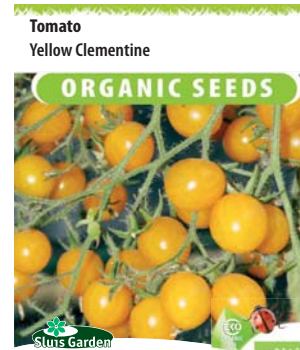

0851 Price cat. : 4

Produces very large bunches of round yellow cherry tomatoes. The tomatoes weigh approx. 10 grams and are approx. 2,5 cm in diameter. Ideal for using in your salads, pasta and sauce.

0,1 grs. • approx. 45 seeds

8711441108515