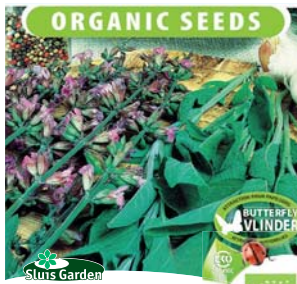

2 grs. • approx. 760 seeds
8711441121477

Garden Sage, Culinary Sage, Fanni
Salvia officinalis

2166 Price cat. : 3

Popular with bees. The leaves used to be cooked in milk. This sage milk was considered to be medicinal and have sedative properties. Use sparingly, as its flavour is rather strong.