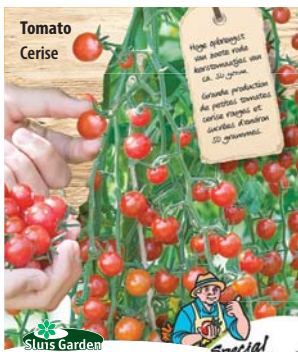

0,1 grs. • approx. 45 seeds

8711441108515

Tomato
Cerise

0855 Price cat. : 3

Gives a bountiful crop of small dark red cherry tomatoes (50 grams). The taste is delightfully sweet. Ideal for using in your salads, pasta and sauce. Cerise is also ideal as patio tomato.