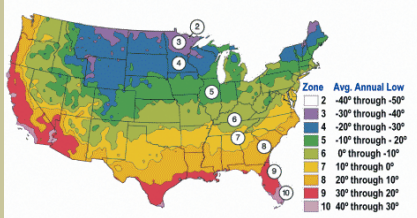

# Bababerry Red Raspberry

*Rubus idaeus var. strigosus*

Extra large berry (size of boysenberry). Red, sweet, firm, excellent flavored berry. Excellent for hot valley areas and mild winter areas (developed in Southern California). Will also grow in 0°F. Bears large crop in early summer and a small crop in the fall.

Ripens: June and September.

Mature height is 3-8 feet with a spread of 4-8 feet.

Cold hardy to U.S.D.A. Zone 7, maybe 6.

(Patent # 4372)

Since 1944

From the nurseries of

**L.E. COOKE CO**

**Excellence  
in Bareroot**