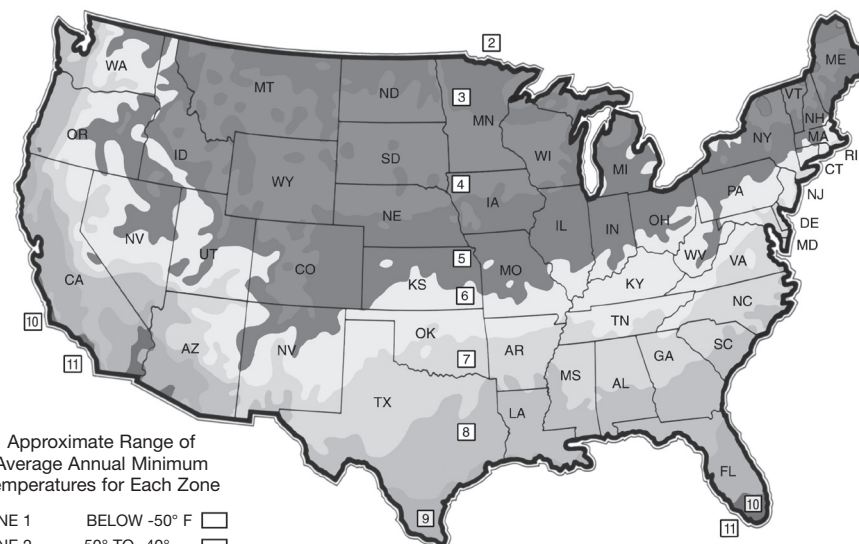

1-4 Price 5+ Price
(Zone 4)

ULMUS 'FRONTIER'
Frontier Elm

2 in. Cal. W.B.	162.00	135.00
2½ in. Cal. W.B.	187.00	156.00

ULMUS PARVIFOLIA 'EMER II' PP# 7,552
Allee® Elm

(Zone 4)

2 in. Cal. W.B.	162.00	135.00
2½ in. Cal. W.B.	187.00	156.00
3 in. Cal. W.B.	240.00	200.00
3½ in. Cal. W.B.	317.00	264.00
4 in. Cal. W.B.	434.00	362.00
4½ in. Cal. W.B. .... LIMITED	473.00	394.00

ULMUS PARVIFOLIA 'UPMTF' PP# 11,295
Bosque® Lacebark Elm

(Zone 5)

2 in. Cal. W.B.	162.00	135.00
2½ in. Cal. W.B.	187.00	156.00
3 in. Cal. W.B.	240.00	200.00
3½ in. Cal. W.B. .... LIMITED	317.00	264.00

ZELKOVA SERRATA 'GREEN VASE' PP# 5,080
Green Vase Zelkova

(Zone 5)

1¾ in. Cal. W.B.	137.00	114.00
2 in. Cal. W.B.	155.00	129.00
2½ in. Cal. W.B.	187.00	156.00
3 in. Cal. W.B. .... LIMITED	229.00	191.00
3½ in. Cal. W.B. .... LIMITED	289.00	241.00

ZELKOVA SERRATA 'MUSHASHINO'
Musashino Columnar Zelkova

(Zone 5)

1¾ in. Cal. W.B.	137.00	114.00
2 in. Cal. W.B.	155.00	129.00
2½ in. Cal. W.B.	187.00	156.00
3 in. Cal. W.B. .... LIMITED	229.00	191.00
3½ in. Cal. W.B. .... LIMITED	289.00	241.00

1-4 Price 5+ Price
(Zone 5)

ZELKOVA SERRATA 'VILLAGE GREEN' PP# 2,337
Village Green Zelkova

2 in. Cal. W.B.	155.00	129.00
2½ in. Cal. W.B.	187.00	156.00
3 in. Cal. W.B. .... LIMITED	229.00	191.00

Approximate Range of Average Annual Minimum Temperatures for Each Zone

ZONE 1	BELOW -50° F	
ZONE 2	-50° TO -40°	
ZONE 3	-40° TO -30°	
ZONE 4	-30° TO -20°	
ZONE 5	-20° TO -10°	
ZONE 6	-10° TO 0°	
ZONE 7	0° TO 10°	
ZONE 8	10° TO 20°	
ZONE 9	20° TO 30°	
ZONE 10	30° TO 40°	
ZONE 11	ABOVE 40°	

Determine what zone you are in from this map. The number listed beside each variety in this catalog indicates the zone in which that variety will be hardy. If the variety carries your zone or a smaller number, it should be hardy in your area. If you want to take a chance on those rated one zone greater, there is a good possibility of success.

CUSTOMERS ARE RESPONSIBLE FOR UNLOADING TRUCKS