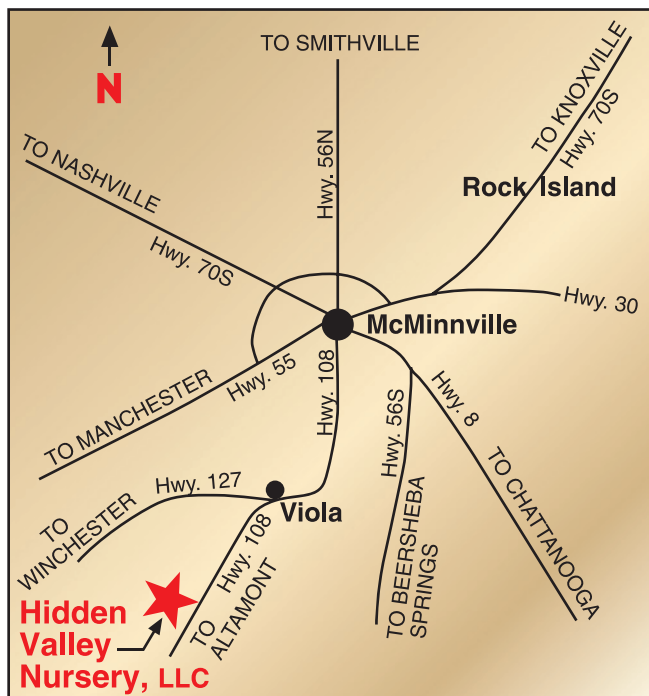

*Growing Quality Nursery Stock Since 1980*

**Fall 2020-Spring 2021  
Wholesale Price List**

**HIDDEN VALLEY NURSERY, LLC**  
**P.O. BOX 235**  
**HIGHWAY 108**  
**VIOLA, TN 37394**

**TELEPHONE (931) 635-3535**  
**FAX (931) 635-3536**

Hidden Valley Nursery, LLC is located south  
 of McMinnville, Tennessee, on U.S. Hwy. 108.  
 Tours available by prior appointment only!