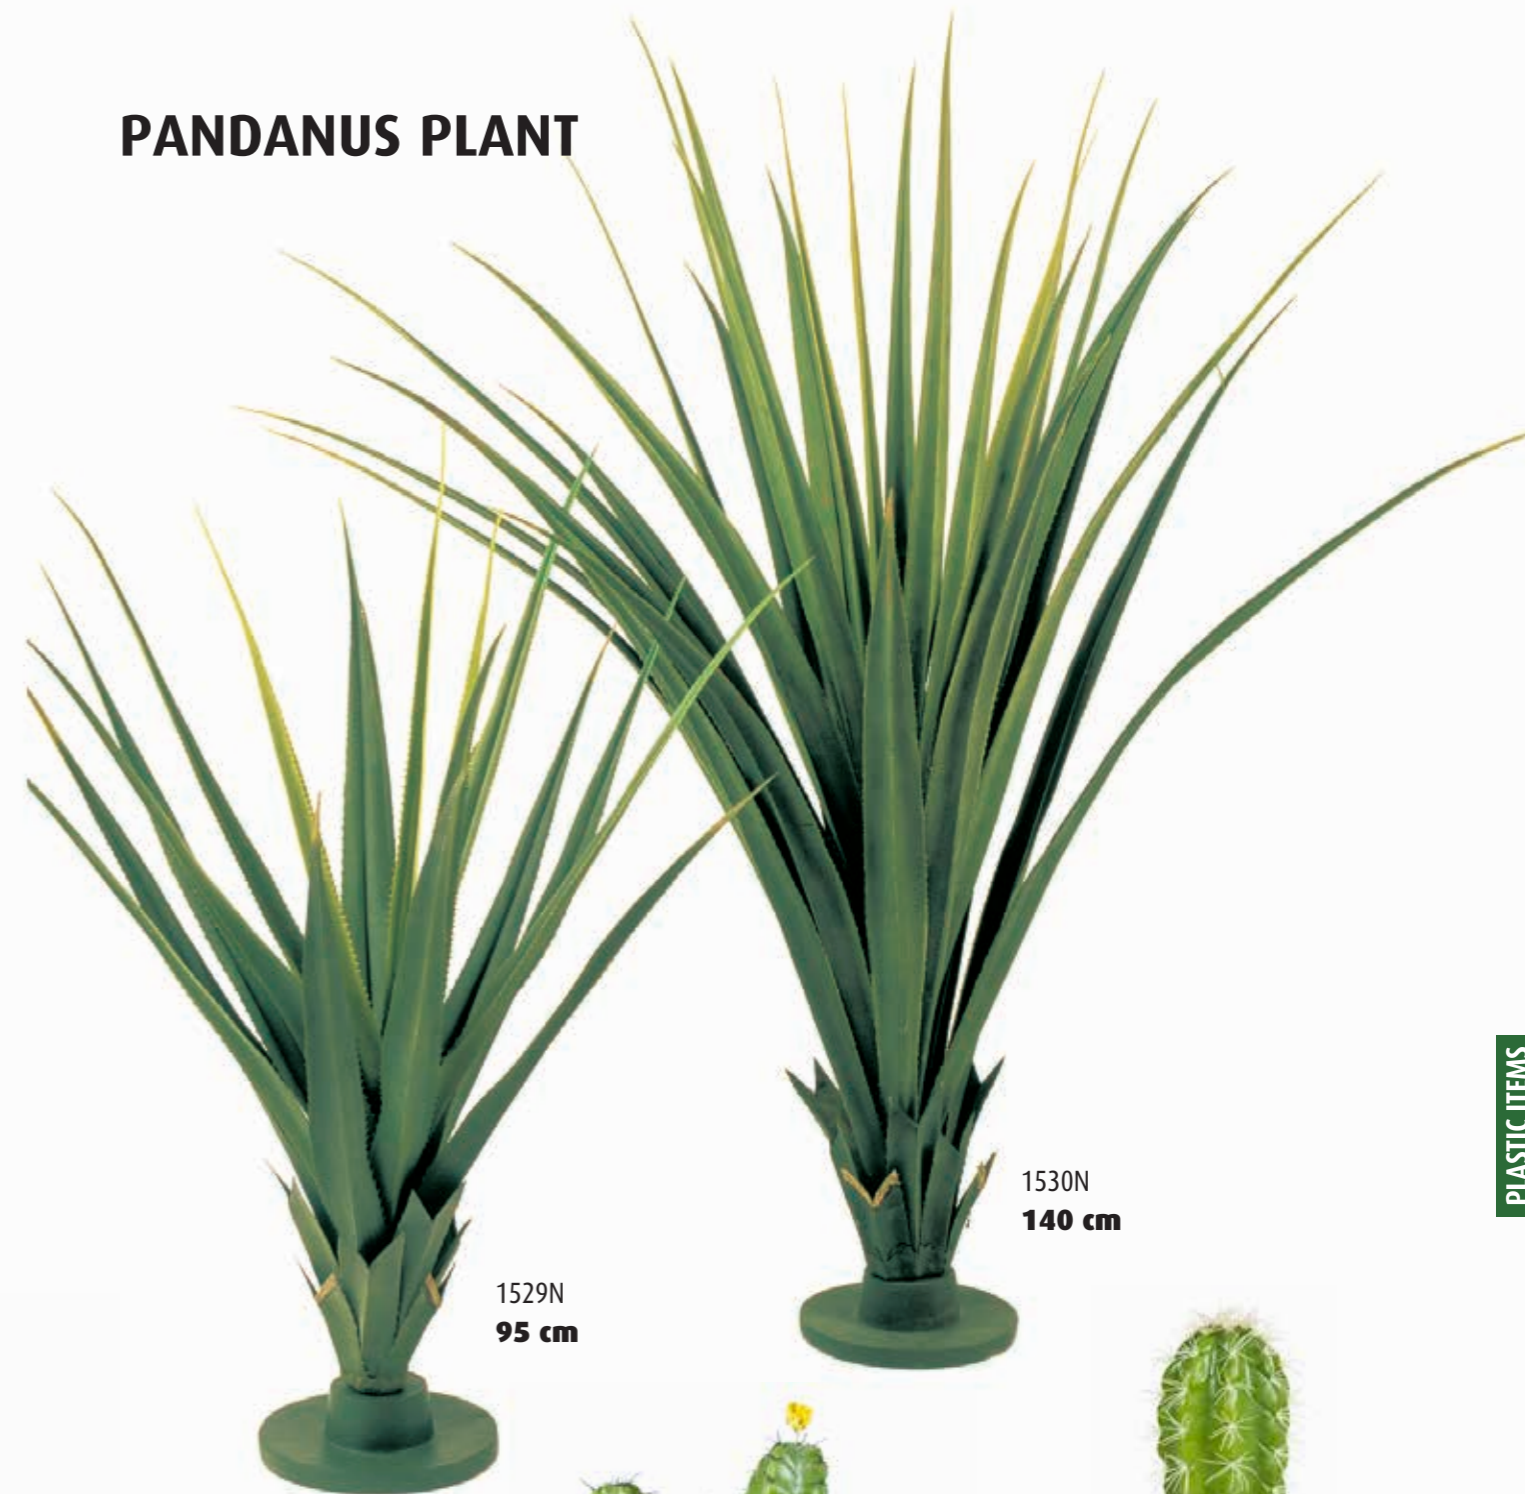

PANDANUS PLANT

1529N
95 cm

1530N
140 cm