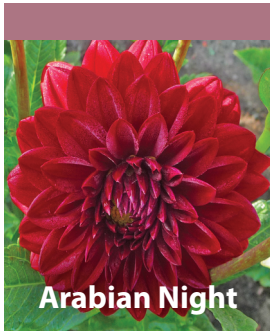

DAHLIA (Dinnerplate)

Bilbao

100cm bright yellow double flower
Jul-Nov topline XDAH-BIL
£125.00 per 100 (units of 25)

Arabian Night

120cm burgundy red double flower
Jun-Sep topline XDAH-ANI
£115.00 per 100 (units of 25)