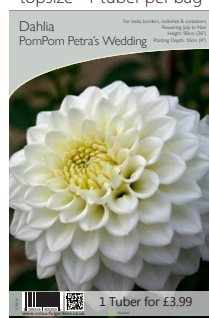

Dahlia PomPom Petras Wedding
For beds, borders and containers. Flowering June to July. Height 100cm (3ft). Hardy (Zone 7).

1 Tuber for £3.99

POMPOM XXB-36

topsize - 1 tuber per bag