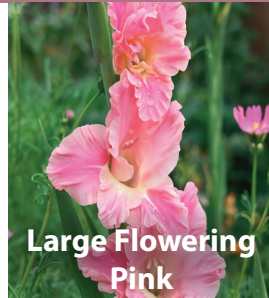

GLADIOLUS

**Large Flowering
White**

120cm pure white flowers on tall spikes
Jul-Sep 10/12cm XGLA-WHI
£95.00 per 1000 (units of 250)

**Large Flowering
Yellow**

120cm yellow flowers on tall spikes
Jul-Sep 10/12cm XGLA-YEL
£95.00 per 1000 (units of 250)