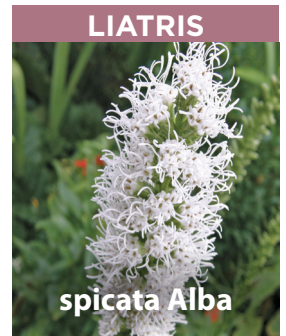

Snowtop

50cm white trumpet shaped flowers
Jun-Jul topline XINC-SNO
£99.00 per 100 (units of 25)

ISMENE

Festalis

60cm elegant white curled flower head
Jun-Aug 14cm up XISM-FES
£55.00 per 100 (units of 25)

IXIA

Hogarth

50cm cream flower head, burgundy eye
Jun-Jul 5/6cm XIXI-HOG
£55.00 per 1000 (units of 250)

LIATRIS

spicata Alba

90cm pristine white flower spikes
Aug-Sep 12cm up XLIA-ALB
£35.00 per 100 (units of 100)