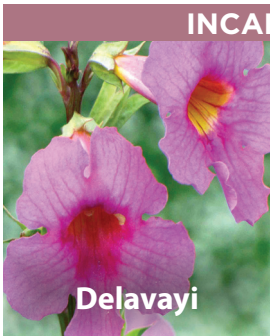

INCARVILLEA

Delavayi

50cm pink flowers with yellow throats
Jun-Aug topline XINC-DEL
£95.00 per 100 (units of 25)