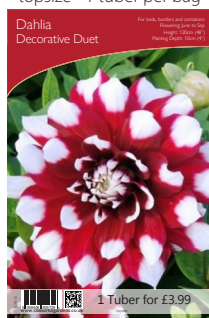

Dahlia Decorative Duet
For beds, borders and containers. Flowering June to July. Height 100cm (3ft). Hardy (Zone 7).

1 Tuber for £3.99

DECORATIVE XXB-30

topsize - 1 tuber per bag