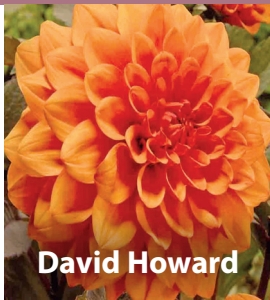

Lucifer

100cm red flowers on arching stems
Aug-Sep 10cm up XCRO-LUC
£190.00 per 1000 (units of 250)

DAHLIA (Dark Leaved)

Bishop of Llandaff

110cm pre red flowers
Jul-Sept topline XDAH-BLL
£125.00 per 100 (units of 25)