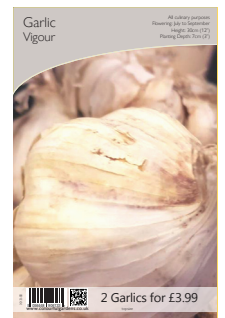

XXB-76
ONION Sunrise
14/21mm - 75 sets per bag

XXB-77
SHALLOT Golden Gourmet
10/14cm - 15 sets per bag

XXB-78
SHALLOT Red Sun
10/14cm - 15 sets per bag

XXB-79
GARLIC Marco
topsize - 2 garlics per bag

XXB-80
GARLIC Vigour
topsize - 2 garlics per bag