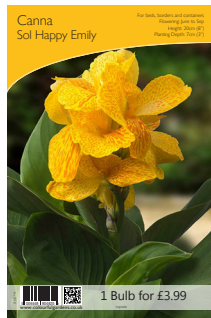

Canna Sol Happy Emily
For beds, borders and containers. Flowering June to July. Height 100cm (3ft). Hardy (Zone 7).

1 Bulb for £3.99

XXB-14

topsize - 1 bulb per bag