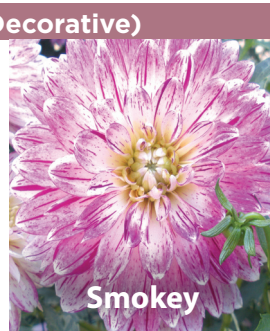

Smokey

120cm white flower with pink streaks
Jun-Sep topline XDAH-SMO
£115.00 per 100 (units of 25)