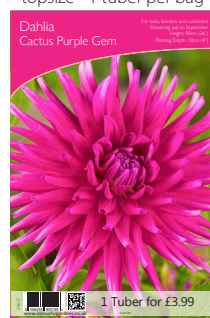

DINNER PLATE XXB-35A

topsize - 1 tuber per bag

Dahlia PomPom Petras Wedding
For beds, borders and containers. Flowering June to July. Height 100cm (3ft). Hardy (Zone 7).

1 Tuber for £3.99

POMPOM XXB-36

topsize - 1 tuber per bag