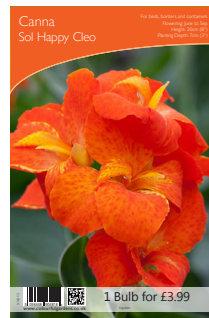

2 Bulbs for £3.99

XXB-10

5/6cm - 2 bulbs per bag

Begonia Double White
For beds, borders and containers. Flowering June to July. Height 20cm (8in). Hardy (Zone 7).

2 Bulbs for £3.99

XXB-11

5/6cm - 2 bulbs per bag