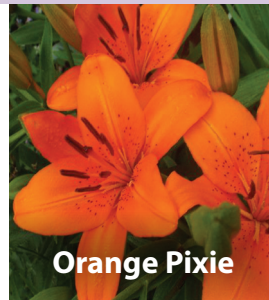

We can occasionally source other varieties from alternative growers.

ASIATIC POT LILIES

Lollypop

50cm bi-colour white and pink lily
Jul-Aug 12/14cm XLP-LOL
£40.00 per 100 (units of 100)

New Wave

50cm white lily with a freckled centre
Jun-Aug 12/14cm XLP-NWA
£40.00 per 100 (units of 100)