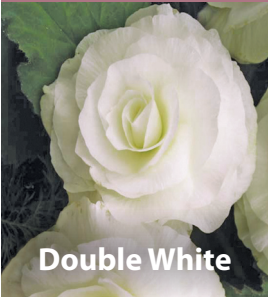

Sol Happy Julia

BEGONIA

Double White

20cm white flowers, swirled patterns
Jun-Oct 5/6cm XBEG-WHI
£55.00 per 100 (units of 25)