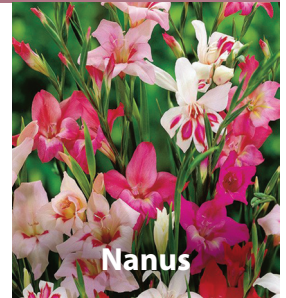

Butterfly Mixed

Nanus

50cm mixture of star shaped flowers
May-Jun 7/8cm XGLA-NAN
£110.00 per 1000 (units of 250)