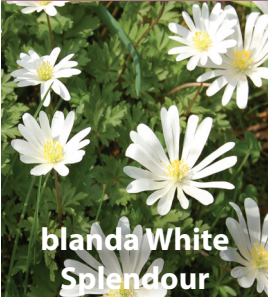

de Caen Sylphide

ANEMONE

blanda White Splendour

10cm white flowers, yellow stamens
March 5/7cm XANE-BLW
£100.00 per 1000 (units of 250)