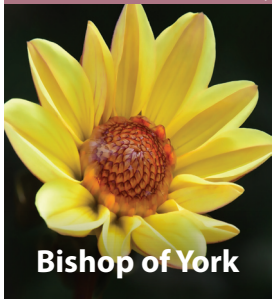

DAHLIA (Dark Leaved)

Bishop of York

90cm bright yellow flower
Jul-Sept topline XDAH-BYO
£125.00 per 100 (units of 25)