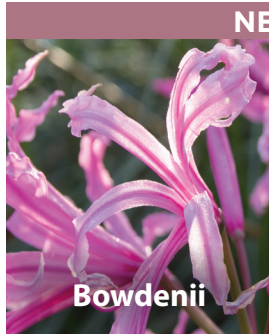

NERINE

Bowdenii

40cm bright pink curled flowers
Sep-Nov 12/14cm XNER-BOW
£55.00 per 100 (units of 25)