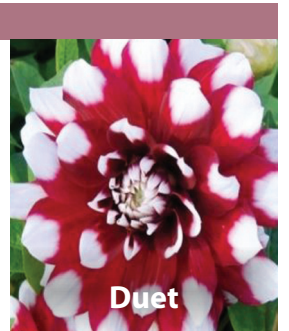

Duet

120cm bi-colour red and white flower
Jun-Sep topline XDAH-DUE
£115.00 per 100 (units of 25)

DAHLIA (Dinnerplate)

DAHLIA (Decorative)