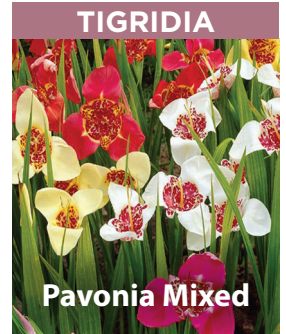

Alba

40cm pure white curled flowers
October 12/14cm XNER-ALB
£75.00 per 100 (units of 25)

OXALIS

Triangularis

50cm tiny fluorescent pink flowers
Jun-Sep topline XOXI-TRI
£180.00 per 1000 (units of 250)

TIGRIDIA