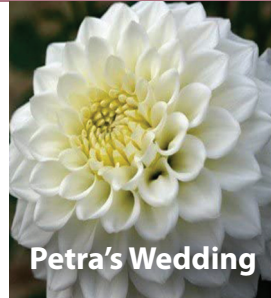

Petra's Wedding

90cm white flower with hints of yellow
Jul-Nov topline XDAH-PEW
£115.00 per 100 (units of 25)