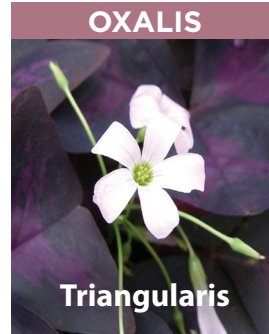

OXALIS

Triangularis

50cm tiny fluorescent pink flowers
Jun-Sep topline XOXI-TRI
£180.00 per 1000 (units of 250)