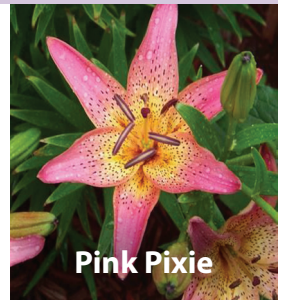

Pink Pixie

60cm pink lily with a golden centre
Jun-Aug 12/14cm XLP-PPI
£40.00 per 100 (units of 100)