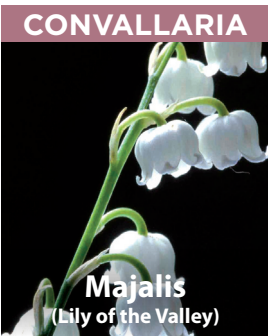

Majalis
(Lily of the Valley)

20cm fragrant waxy white bells
May topsize XCON-MAJ
£65.00 per 100 (units of 100)

Powellii

120cm lilac funnel shaped flower
Jul-Sep 24cm up XCRI-POW
£195.00 per 100 (units of 25)