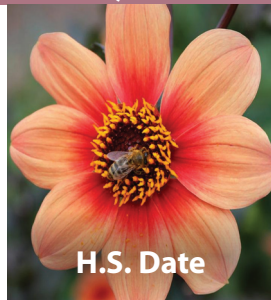

H.S. Date

70cm apricot flower with deep red inner
Jul-Nov topline XDAH-HSD
£125.00 per 100 (units of 25)