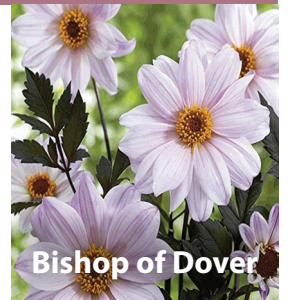

Bishop of Dover

90cm lilac pink flowers, yellow centre
Jul-Sept topline XDAH-BOD
£125.00 per 100 (units of 25)