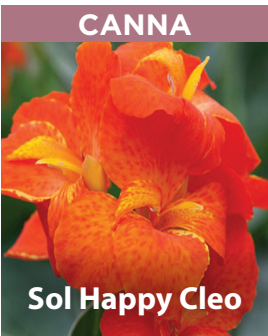

Majalis
(Lily of the Valley)

Sol Happy Cleo

20cm elegant burnt orange flower
Jun-Sep topsize XCAN-CLE
£125.00 per 100 (units of 25)