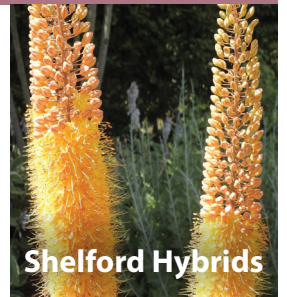

Shelford Hybrids

120cm yellow-orange flowers
May-Jun topline XERE-SHE
£185.00 per 100 (units of 25)