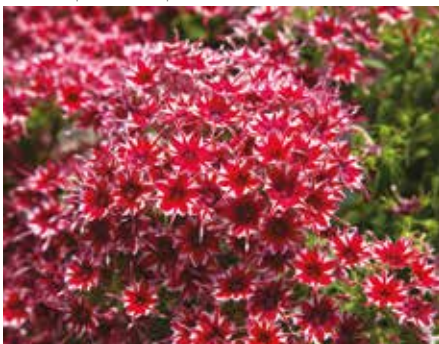

Seed Form	Natural, Elitech, Pelleted
Seed Count	312,000/oz - 11,000/g
Garden Height	7 - 9" (18 - 23cm)
Garden Spread	10 - 12" (25 - 30cm)
Flower	4" (10cm)

Popstars

Popstars Mixed PHL200

NEW

NEW Popstars Deep Blue PHL216

Popstars White PHL202

Popstars Purple Eye PHL204

Popstars Red PHL201

Popstars Rose Eye PHL207

Popstars Purple PHL205

Popstars Blue PHL211

Popstars F1 Phlox

Naturally dwarf & strong branching, Popstars is a new F1 hybrid Phlox with a fantastic show of single and bicoloured star-shaped flowers. The compact habit with F1 vigour ensures good garden performance and amazing flower power.