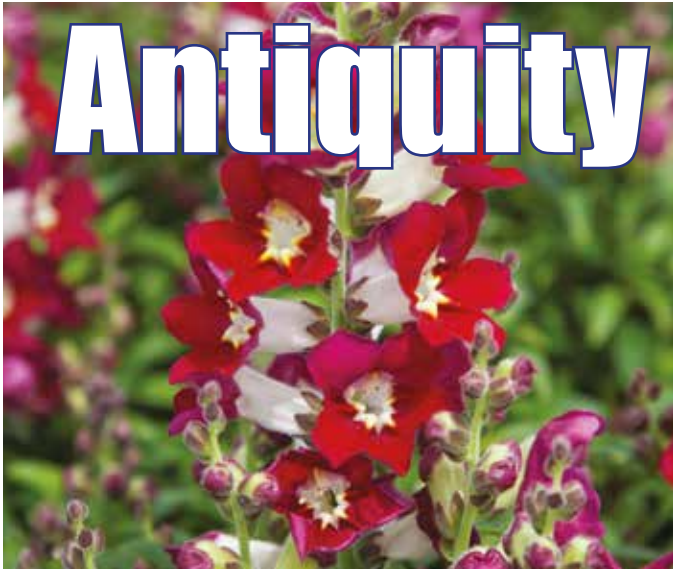

Antiquity

Antiquity Red Bicolour ANT406