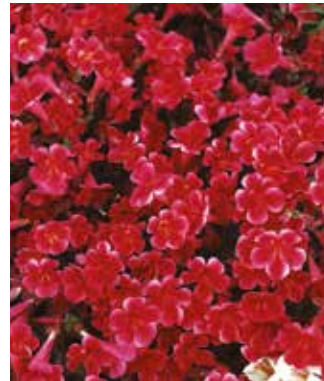

Magic Wine MIM931

Magic
F1 *Mimulus*

With its short production cycle, Magic can be finished in just 7 - 8 weeks from sowing with a minimum requirement of 12½ hour days to initiate flowering. Tolerating light frosts (to 25°F/-4°C), Magic can be produced outside for early season sales. Its compact, floriferous habit makes it well suited to pack sales. A highly flexible, quick turnaround product.