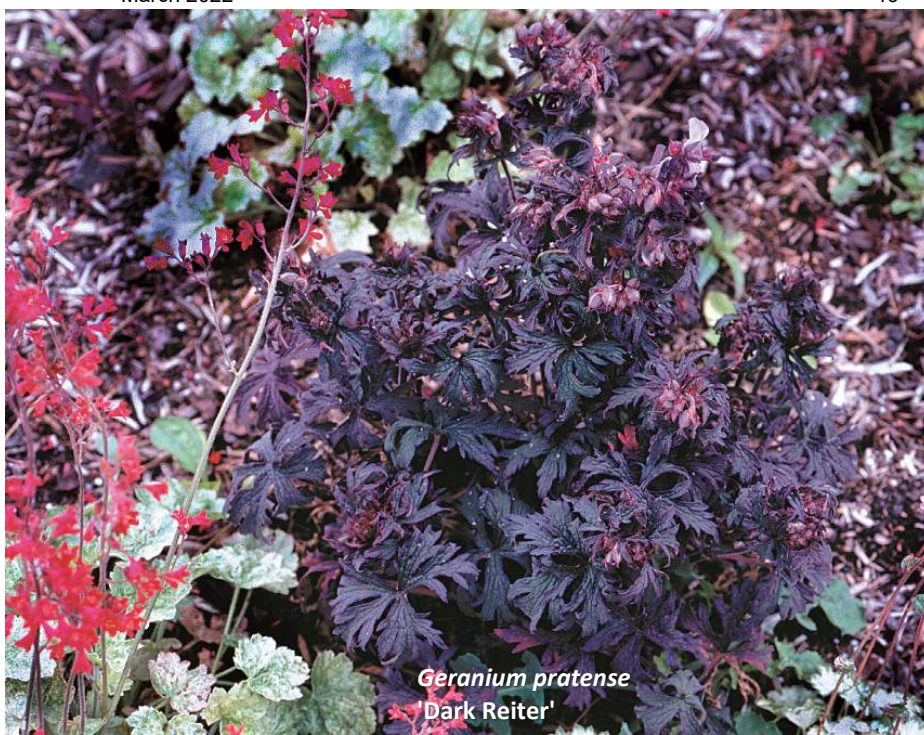

Geranium pratense
'Dark Reiter'

Plant Name	Common Name	Flower Details		$	
		Color	Period		

Exotics