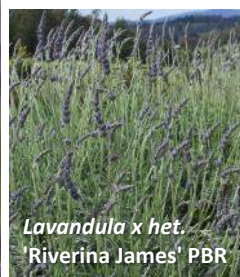

Plant Name	Common Name	Flower Details		$	
		Color	Period		
Lavandula					
Lavandula angustifolia 'Alba'	White Lavender	white	Oct-Jan	$5.99	E S U M C2 SH1
Lavandula angustifolia 'Ashdown Forest'	English Lavender	lavender bl	Oct-Jan	$5.99	E S U M C2 SH2
* Lavandula angustifolia 'Avice Hill' (farm use)	Lavender Avice Hill	violet	Oct-Jan	$5.99	E S U M C2 SH1
Lavandula angustifolia 'Bee'	Oil Lavender	purple	Oct-Dec	$5.99	E S U M C2 SH2
Lavandula angustifolia 'Bridestowe Ann'	Bridestowe Oil Lavender	lavender	Dec-Mar	$5.99	E S U M C1 SH2
Lavandula angustifolia 'Bridestowe Elizabeth' PBR (Farm Use)	Bridestowe Cut Flower Lavender	lavender	Jan-Apr	$5.99	E S U C1 SH2
Lavandula angustifolia 'Bridestowe Myra' PBR	Bridestowe Perfume Lavender	lavender	Dec-Mar	$5.99	E S U M C1 SH2
Lavandula angustifolia 'Egerton Blue'	English Lavender	deep purple	Oct-Jan	$5.99	E S U M C2 SH1
* Lavandula angustifolia 'Hidcote'	Hidcote Lavender	purple	Oct-Dec	$5.99	E S U M C2 SH2
Lavandula angustifolia 'Hidcote Pink'	Dwarf Pink English Lavender	pale pink	Oct-Dec	$5.99	E S U M C2 SH2
Lavandula angustifolia 'Miss Muffet'	Dwarf Blue Lavender	lilac blue	Oct-Jan	$5.99	E S U M C2 SH2
* Lavandula angustifolia 'Munstead'	Dwarf English Lavender	mauve	Oct-Jan	$5.99	E S U M C2 SH2
Lavandula angustifolia 'Pacific Blue'	Pacific Lavender	violet blue	Oct-Jan	$5.99	E S U M C2 SH2
Lavandula angustifolia 'Rosea'	Dwarf Pink Lavender	pale pink	Oct-Jan	$5.99	E S U M C2 SH1
Lavandula angustifolia 'Swampy'	Swampy Lavender	deep purple	Oct-Dec	$5.99	E S U M C2 SH1
Lavandula 'Avonview'	Avonview	purple	Sep-May	$5.99	E S U M C2 SH2
* Lavandula dentata	French Lavender	mauve	All Year	$5.99	E S U L C2 SH2
* Lavandula dentata 'Allwood'	Mt Lofty Lavender	lavender	All Year	$5.99	E S U L C2 SH2
Lavandula dentata candidans	Grey French Lavender	lavender	All Year	$5.99	E S U L C2 SH2
* Lavandula dentata 'French Revolution'	Large French Lavender	mauve	All Year	$5.99	E S U L C2 SH2
Lavandula dentata 'Linda Ligon'	Variiegated French Lavender	lavender	All Year	$5.99	E S U L C2 SH2
* Lavandula dentata 'Monet'	Monet	purple	All Year	$5.99	E S U L C2 SH2
* Lavandula dentata 'Ploughman's Blue'	Blue French Lavender	blue purple	All Year	$5.99	E S U L C2 SH2
Lavandula dentata 'Royal Crown'	Royal Crown	purple	All Year	$5.99	E S U L C2 SH2
Lavandula 'Lavender Lace'	Lavender	lilac	Oct-May	$5.99	E S U M C2 SH2
Lavandula multifida 'Blue Torch' 95mm	Lavender Blue Torch	purple	Dec-Apr	$7.99	E S U S C2 SH2
Lavandula pedunculata pedunculata	Spanish Lavender	purple	Aug-Apr	$5.99	E S U L C2 SH1
* Lavandula 'Pippa White'	Bi-color Lavender	purple+whi	Dec-Apr	$5.99	E S U M C2 SH2
* Lavandula 'Pretty Polly'	Pretty Polly Lavender	purple+whi	Aug-Apr	$5.99	E S U M C2 SH1
* Lavandula stoechas 'Winter Purple'	Winter Purple	purple	Aug-Apr	$5.99	E S U L C2 SH1
Lavandula x heterophylla 'Riverina James' PBR (Nursery)	Florist's Choice Lavender	mauve	Sep-May	$5.99	E S U L C2 SH2
Lavandula x intermedia 'Asa Blue' PBR	Asa Blue Lavender	purplish bl	Dec-Feb	$5.99	E S U M C2 SH2
Lavandula x intermedia 'Blanche'	White Lavandin	white	Oct-Jan	$5.99	E S U M C2 SH1
Lavandula x intermedia 'Riverina Alan' PBR (Farm use)	Riverina Alan	purple	Nov-Feb	$5.99	E S U M C2 SH2
Lavandula x intermedia 'Riverina Thomas' PBR (Farm Use)	Riverina Thomas	purple	Nov-Feb	$5.99	E S U M C2 SH2
Lavandula x intermedia 'Super'	Lavandin	purple	Nov-Feb	$5.99	E S U M C2 SH2