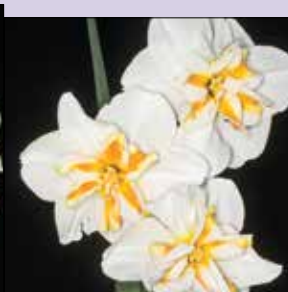

BURNING HEART: 11bY-O/Y

An eye-catching bloom ; the starlike, semi-split-corona of yellow, brilliant orange and white, lies over the large, pure white petals. Late.

12 for $49.50   5 for $23.50
3 for $14.50 $4.95 per bulb