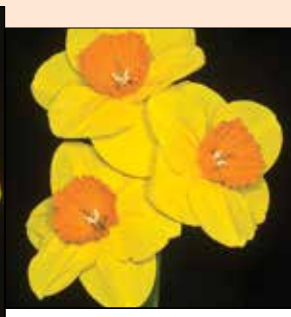

HOGAN: 2Y-O

Magnificent bloom with rich, deep yellow perianth and a large, brilliant orange straight cup with a serrated edge. Mid-late.

25 for $39.95   12 for $19.95
5 for $9.50   3 for $5.95