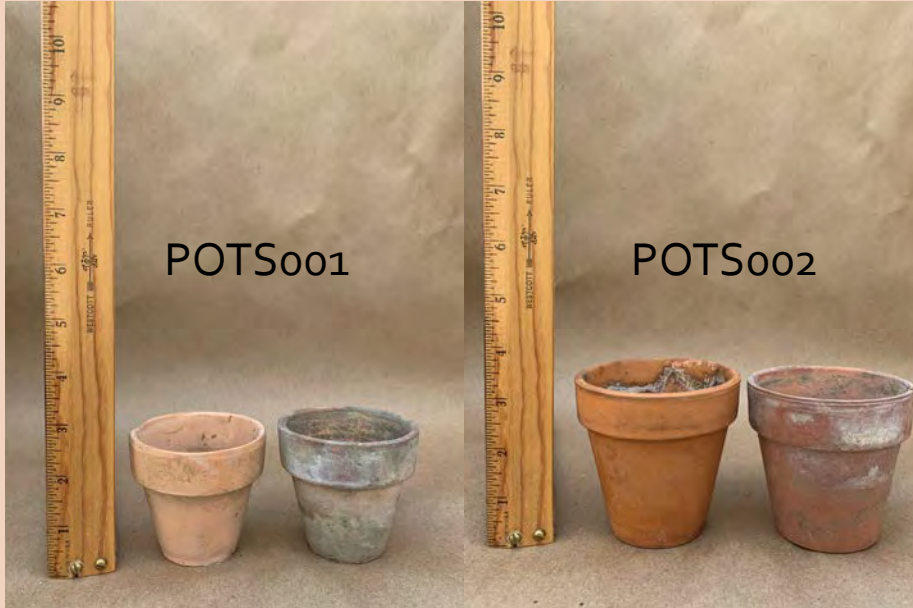

Clay Pots

POTS001

POTS002

	Outer diameter of rim (in)	Height (in)	Price per pot
POTS001	3	2.75	$0.50
POTS002	3.5	3.25	$0.50
POTS003	4.5	4.25	$0.75
POTS004	4.75	4	$1.00
POTS005	5.5	5	$1.50
POTS006	6	5.25	$1.50
POTS007	6.5	5.75	$1.50
POTS008	8.5	7.5	$2.50