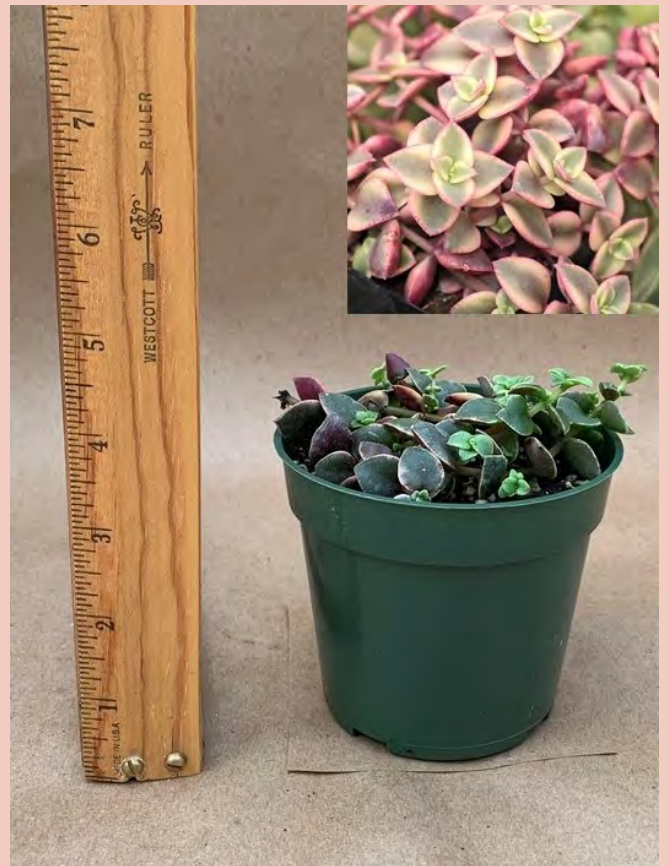

Succulents

Crassula pellucida ssp. marginalis 'Variegata'

Common Name: Calico Kitten

Plant Family: Crassulaceae

Light: High

Water: Low

Pot Size: 4"

Item Code: CRASo21

Price: $5

[Take Me Back
To Page 1](#)