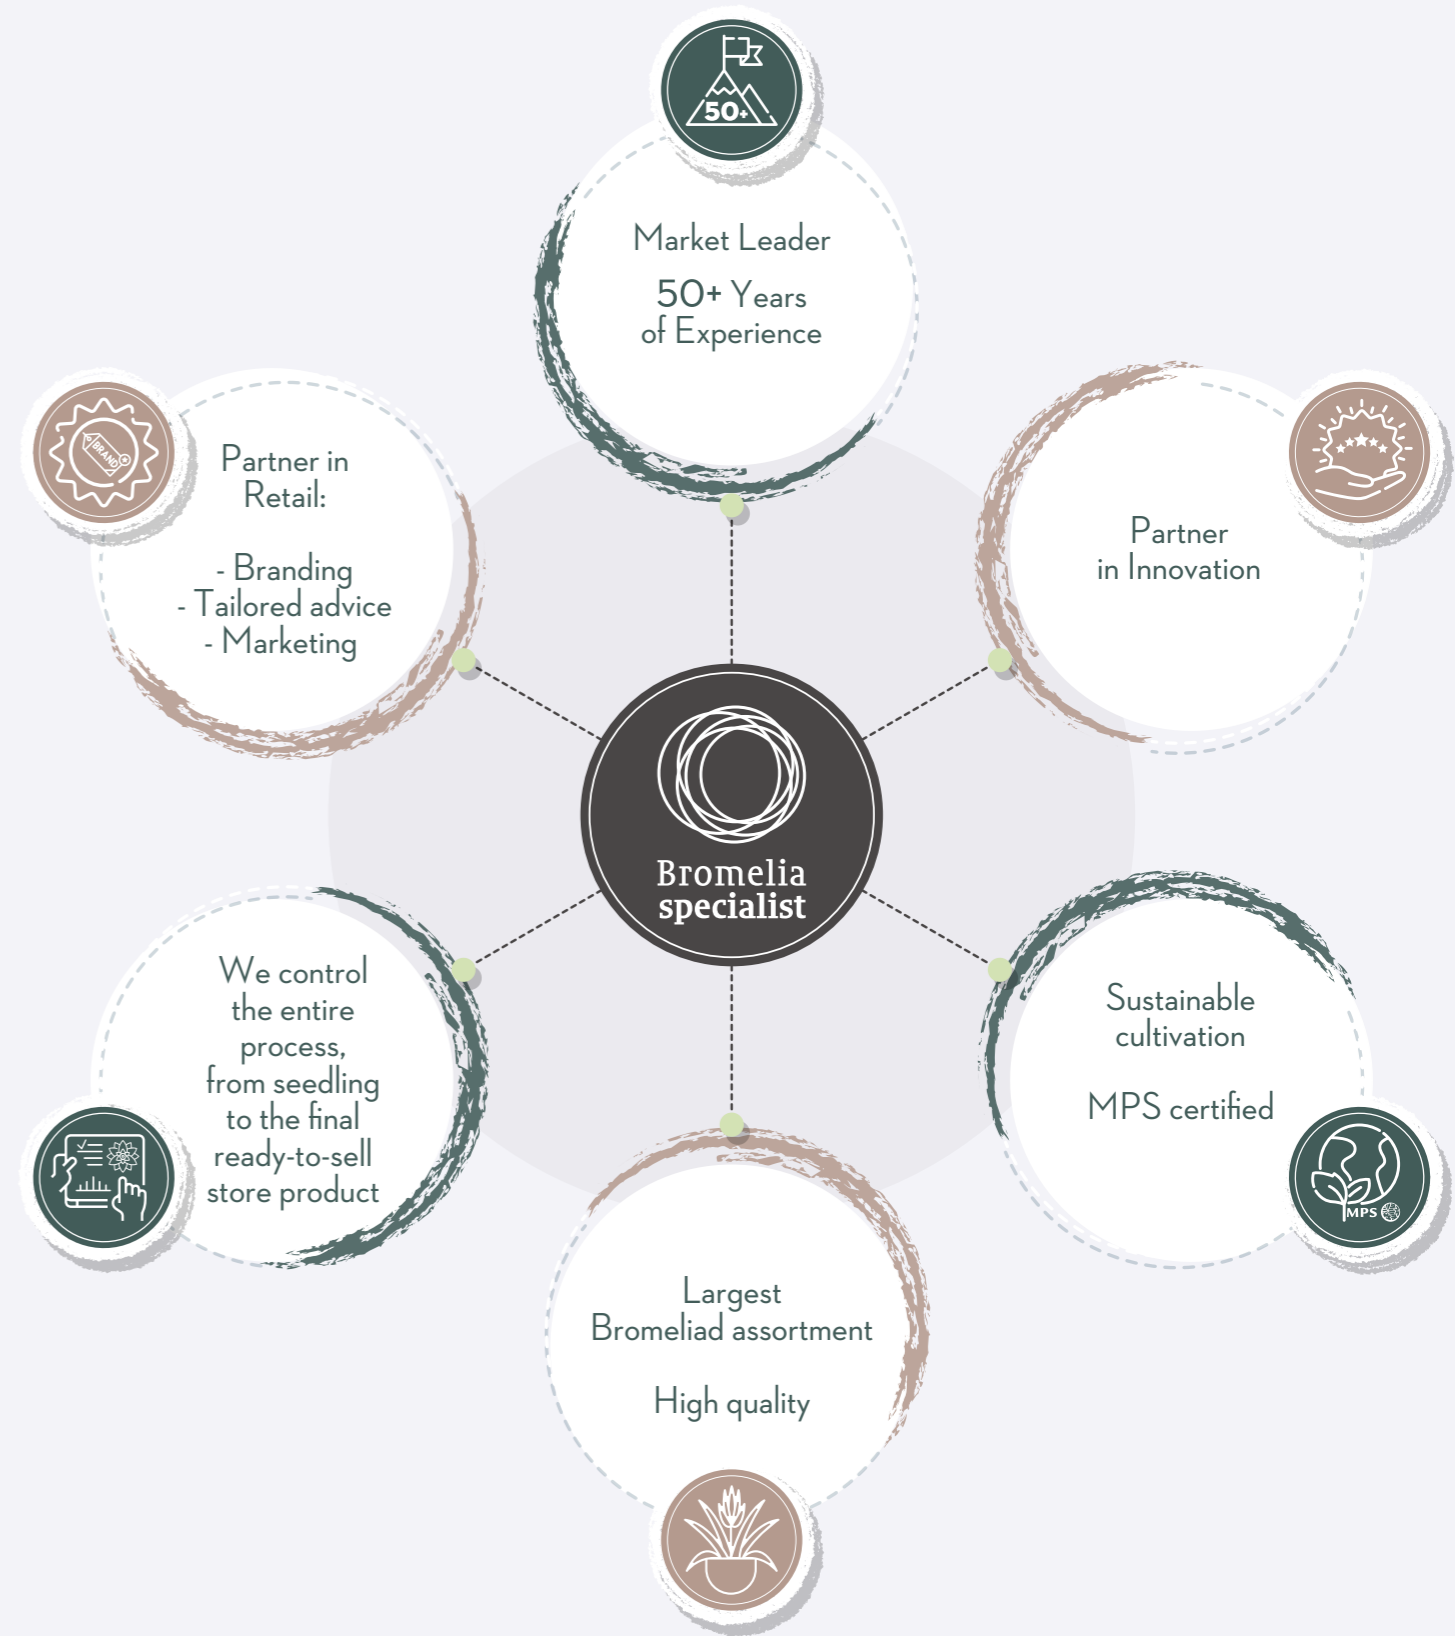

As market leader, we are specialised in plant breeding, cultivating, product development, and assembly to create premium consumer products. Together with our service partners or direct-sourcing parties, we daily deliver all our Bromeliad varieties to garden centres, DIY stores, supermarkets, and wholesalers throughout Europe.

Thanks to our many years of experience and knowledge of the plants and the market, we know exactly which and how Bromeliads are best suited for each country, retail format, and consumer. We love to translate our valuable expertise into the most effective and profitable proposals for our clients.

In this catalog we present our varied range of Bromeliads. The wide range makes it easy to choose your favorites in various seasons, themes and lifestyles. Bromeliads fit perfectly into the trend of 'Urban Jungle'. The product group is growing in relevance through product development and strongly growing consumer interest.

Do you have questions or would you like to exchange ideas that may contribute to your format's goal and sales targets with flowering houseplants like the Bromeliads?

Please contact us. You ask and we will answer!

Siegfried Bunnik
Commercial Manager

- MPS-ABC
- MPS-GAP
- MPS-PRODUCTPROOF
- MPS-SOCIALLY QUALIFIED