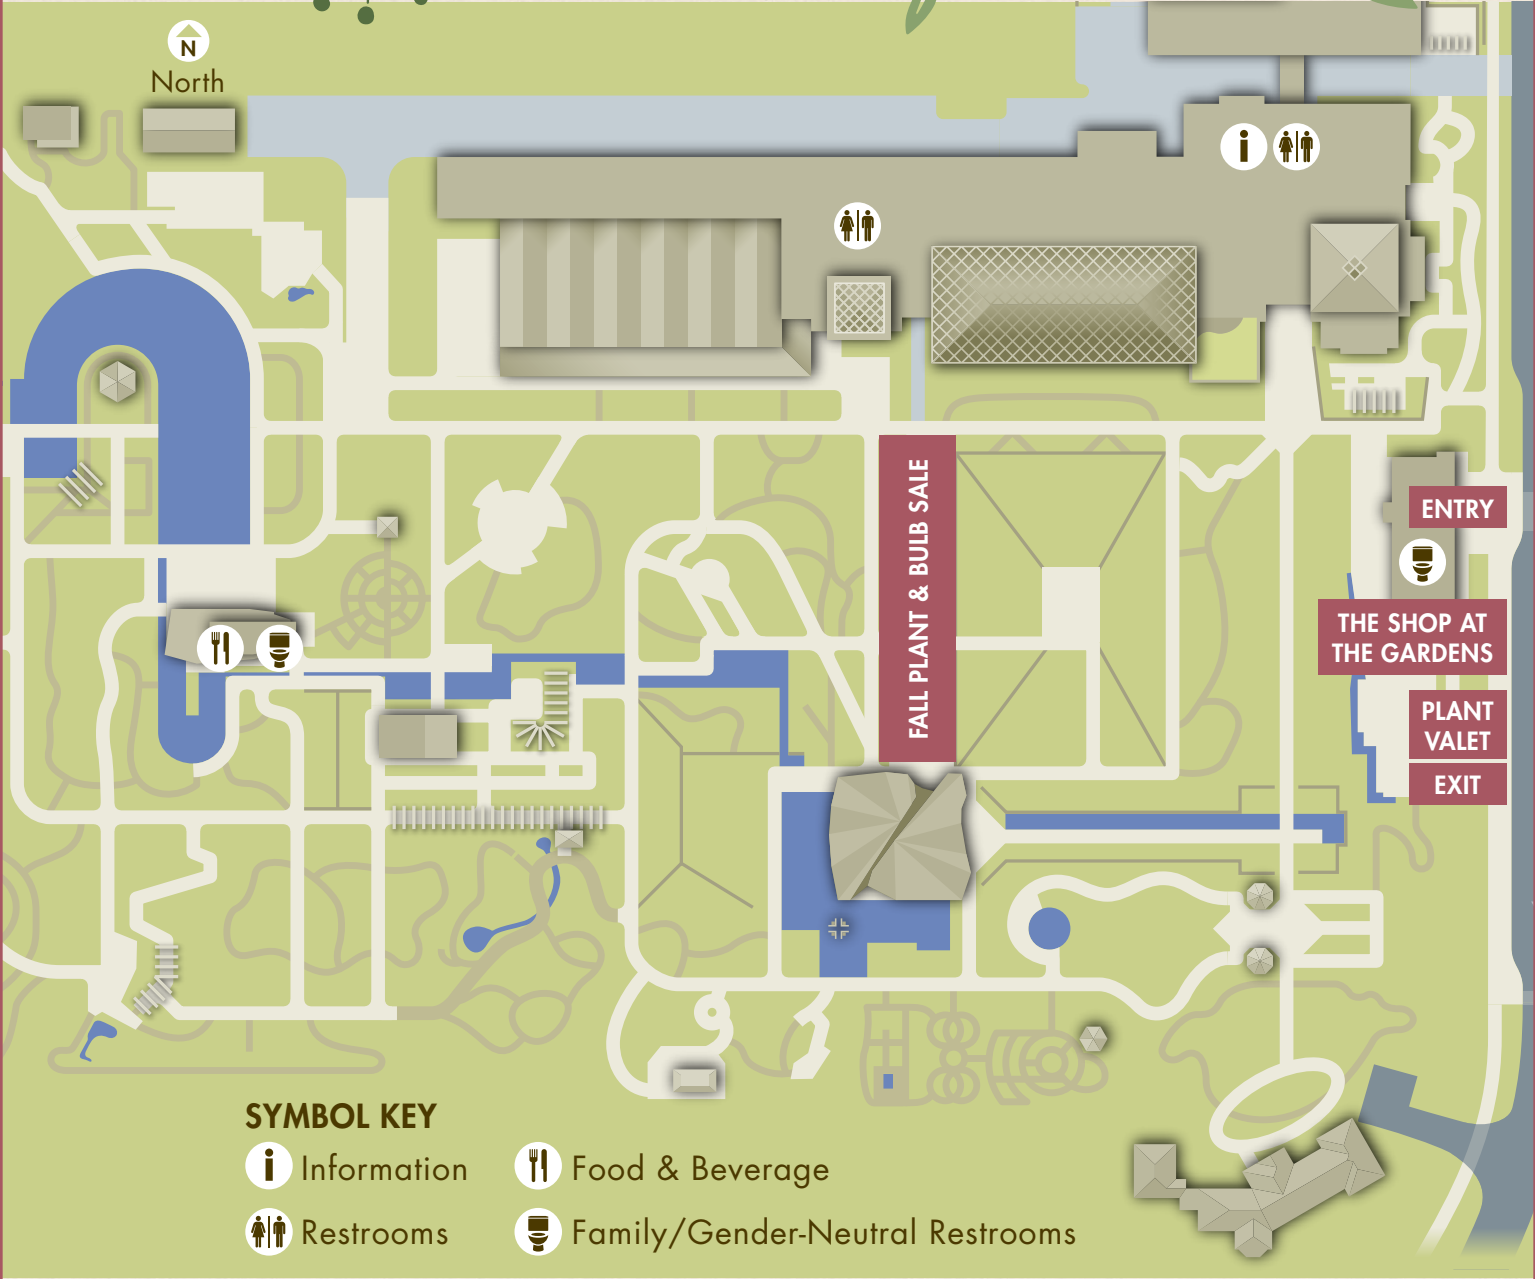

FALL PLANT & BULB SALE

SYMBOL KEY

- Information
- Food & Beverage
- Restrooms
- Family/Gender-Neutral Restrooms