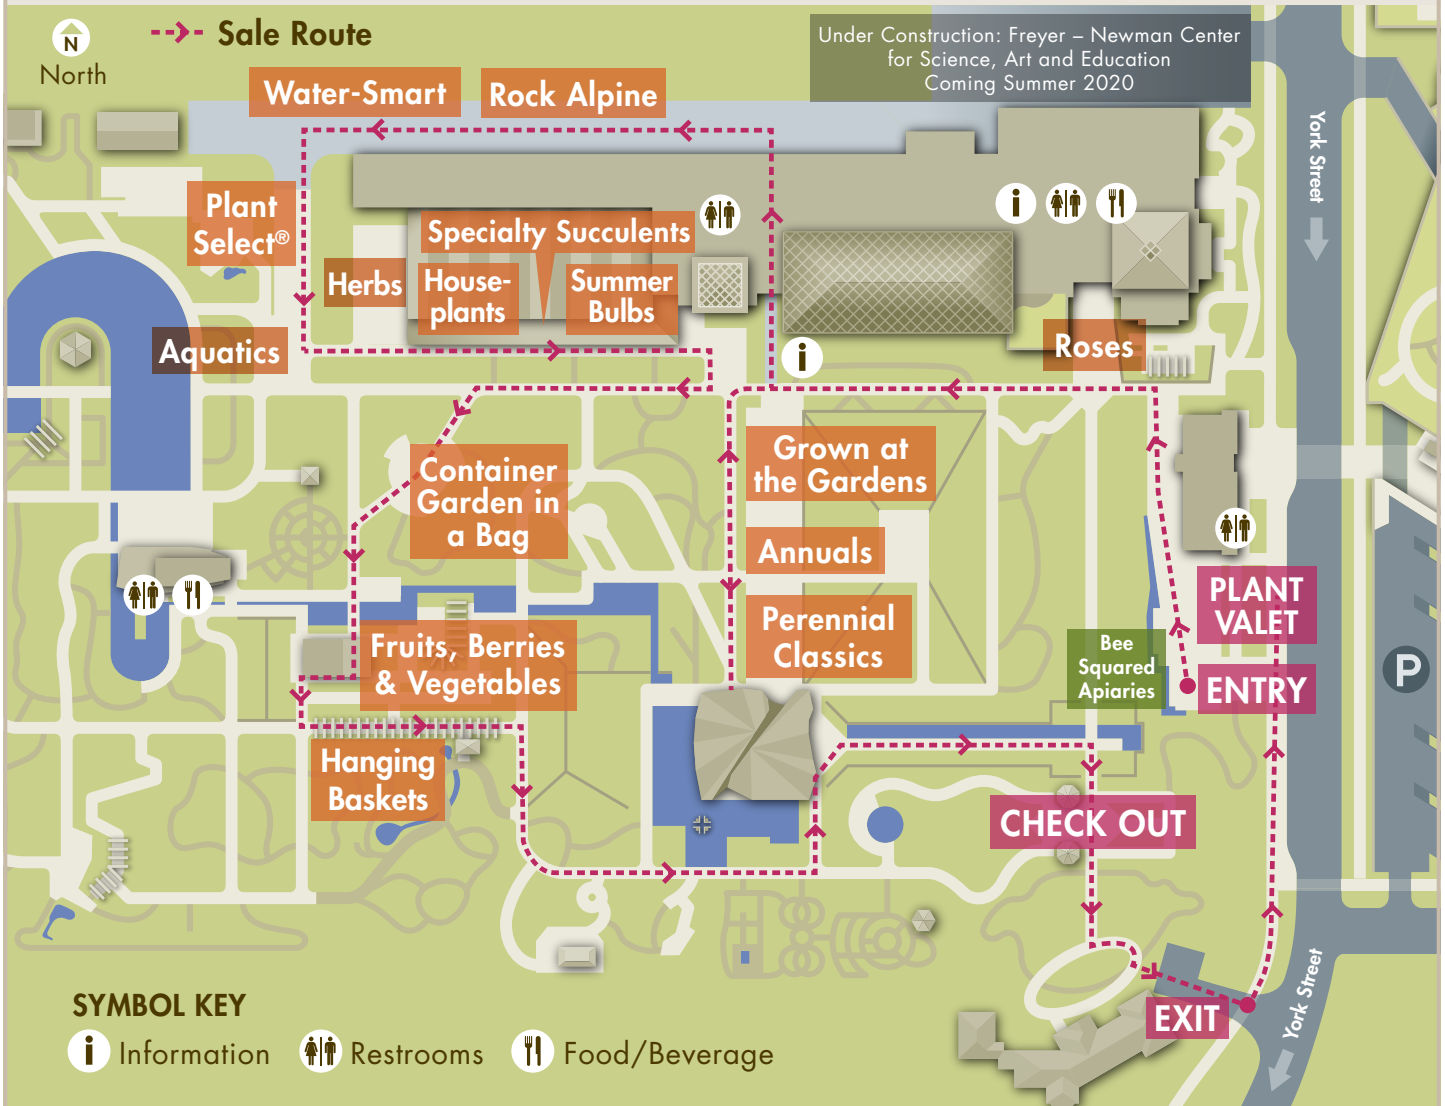

TABLE OF CONTENTS

Map	1
Annuals	2
Aquatics	9
Container Garden in a Bag	11
Fruits, Berries and Vegetables	12
Grown at the Gardens	14
Hanging Baskets	15
Herbs	17
Houseplants	19
Perennial Classics	20
Plant Select®	25
Rock Alpine	27
Roses	35
Seeds	36
Specialty Succulents	39
Summer Bulbs	40
Water-Smart	42
Notes	47

Concerned about Neonicotinoids?

The plants grown by Denver Botanic Gardens for sale at Spring Plant Sale have not been treated with neonicotinoids. A list of vendors who have voluntarily stated that they do not use this class of chemical is available at each individual division. We continue to closely monitor scientific research surrounding this and all other chemicals that may be applied to plants sold or displayed at the Gardens.

FOOD & BEVERAGE

Offshoots Café and the Hive Garden Bistro will be open during the following hours:

Offshoots Café: 8 a.m. – 6 p.m. Friday
8 a.m. – 5 p.m. Saturday
The Hive: 10 a.m. – 4:30 p.m.
Friday & Saturday

Both restaurants will be closed on Thursday, May 9 during the Preview Party.

REFUND POLICY

All products purchased at Spring Plant Sale are non-refundable. Preview Party tickets cannot be refunded or exchanged.

ADMISSION & MEMBERSHIP

- Entry to Spring Plant Sale is free on Friday and Saturday. Tickets are required to attend the **Plant Sale Preview Party** on **Thursday, May 9**.
- Gardens members receive 10% off their Spring Plant Sale purchases.
- Buy or renew a membership at the checkout tent when you buy your plants! (Friday and Saturday only)

RESOURCES

You've arrived home with boxes full of plants - now what? For planting and care tips, we recommend reaching out to the CSU Extension Master Gardeners in your county. Learn more at cmg.colostate.edu

REMEMBER...BRING YOUR WAGON!

A limited number of carts will be available. We highly encourage guests to bring their own wagons, wheelbarrows or carts.

AMENITIES

- Restrooms are located in the lobby of Boettcher Memorial Center, Marnie's Pavilion and at the Hive Garden Bistro.
- There is no ATM available onsite.
- The Shop at the Gardens will be open during sale hours on Friday and Saturday. It will be closed for the Preview Party on Thursday.

SAVE THE DATE

FREE ADMISSION

FALL PLANT & BULB SALE

Don't forget about fall bulbs and perennials! Save room in your garden now, then visit the Gardens in September to shop thousands of bulbs and plants perfect for cool weather.

Friday, September 27 & Saturday, September 28 | 9 a.m. – 5 p.m.

PARKING, TRANSPORTATION, AND PLANT VALET

- After exiting the checkout area, leave your cart at Plant Valet in front of the Visitor Center while you retrieve your vehicle. Vehicle loading is permitted in the parking cutout on York Street just south of the Visitor Center.
- Free parking is located across from the Bonfils-Stanton Visitor Center in the Gardens' parking garage. **Please note that parking is limited and fills quickly.** If you park in the surrounding neighborhood on a side street, please be respectful of our neighbors and read all parking signs. Denver Botanic Gardens is not responsible for parking tickets.
- Please consider using these alternate modes of transportation:
  - RTD: Use routes #24 (York and Josephine Streets), #10 (12th Avenue) to access the Gardens.
  - Lyft: New users save $5 off their first three rides with code **GARDENS19**
  - Car2Go: There are seven dedicated parking spots on the top floor of the parking structure.
  - B-Cycle: There is a B-Cycle station next to our York Street entrance.
  - Bike parking is available just south of the Visitor Center.

SPRING Plant Sale

SITE MAP

Please do not leave carts unattended. Spring Plant Sale products cannot be purchased inside the Visitor Center. All products purchased at Spring Plant Sale are non-refundable.

DENVER BOTANIC
GARDENS

10th & York Street | botanicgardens.org