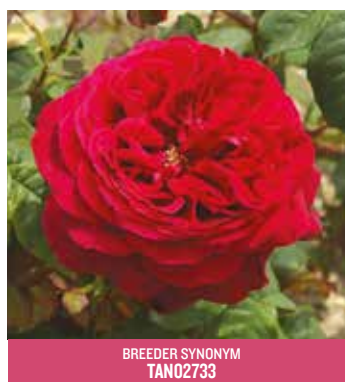

POLAR STAR

- Clear white
- Fragrant
- Upright bush
- Full height is 90cm

PROPER JOB

- Full, dark red blooms
- Old English style, very large double blooms
- Highly fragrant
- Semi-glossy, medium green foliage
- Full height is approx. 120cm