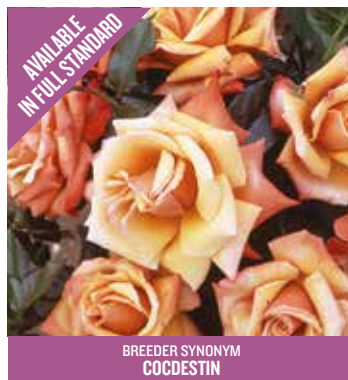

PEACE

- Hybrid Tea rose
- Yellow with reddish pink tinge
- Fragrant
- Vigorous upright growth
- Full height is 1m
- Introduced to commemorate WWII

AVAILABLE
IN FULL STANDARD

REMEMBER ME

- Hybrid Tea rose
- Unusual bronze iridescent gold blooms
- Healthy bushy growth
- Fragrant
- Blooms borne both singly and clustered
- Full height is 90cm