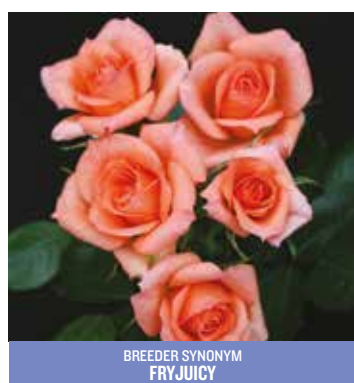

CORAL SWEET DREAM

- Delightful coral rose
- Lightly fragrant
- Bushy growth
- Full height is 50cm

CRIMSON SWEET DREAM

- Bright velvet red
- Retains colour well
- Clustered blooms on well spaced branches
- Taller than average growth
- Full height is 55cm

FLOWER POWER

- Alluring peachy salmon
- Virtually non-stop flowering
- Compact growth
- Fragrant
- Blooms have frilled edges
- Full height is 50cm

FLOWER POWER GOLD

- Brilliant golden yellow
- Compact growth
- Fully double blooms
- Superb for pots
- Excellent disease resistance
- Full height is 55cm