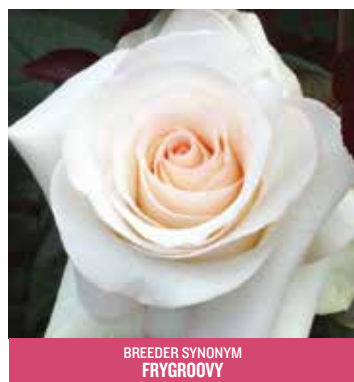

SALLY KANE

- Cream with a hint of champagne
- Fragrant
- Compact and well branched bush
- Full height is 85cm