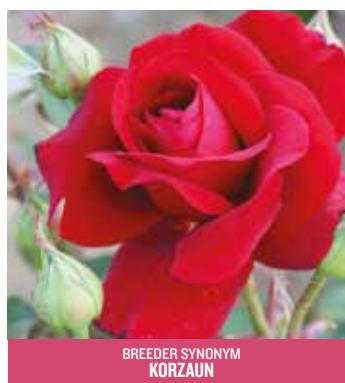

ROYAL WILLIAM

- Deep red
- Lightly fragrant
- Medium sized bush
- Full height is 90cm