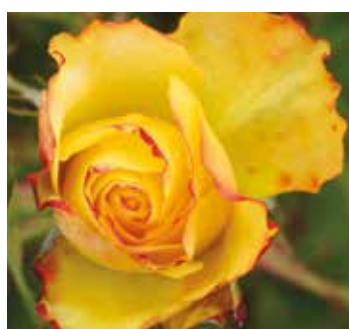

BREEDER SYNONYM
DICOBAY

TEQUILA SUNRISE

- Stunning red and yellow blooms
- Lightly fragrant
- Bushy growth
- Full height is 80cm
- Gold medal RNRS 1988
- Gold medal Belfast 1991