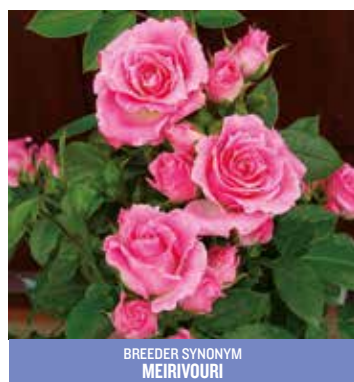

PATIO ROSES

AMBER SWEET DREAM

- Amber yellow
- Lightly fragrant
- Compact bushy growth
- Full height is 45cm

BRILLIANT SWEET DREAM

- Striking and bright orange
- Amazing profusion of colour
- Compact neat growth
- Ideal for pots
- Full height is 55cm