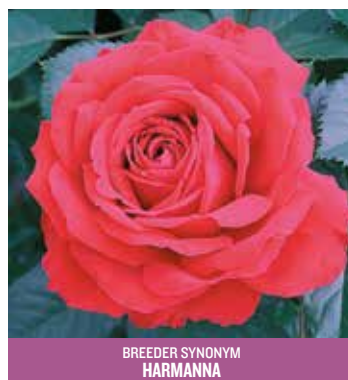

AVAILABLE
IN FULL STANDARD

BREEDER SYNONYM
HARXAMPTON

REMEMBRANCE

- Floribunda rose
- Large clusters of poppy red blooms
- Compact growth to 70cm
- Ideal for mass planting
- Dense compact healthy foliage

AVAILABLE
IN HALF STANDARD

BREEDER SYNONYM
HARBONNY

RUBY ANNIVERSARY

- Floribunda rose
- Ruby red
- Lightly fragrant
- Compact bush
- Full height is 90cm
- Masses of blooms

RUBY WEDDING

- Hybrid Tea rose
- Ruby red
- Lightly fragrant
- Upright bush
- Full height is 90cm

BREEDER SYNONYM
HARMANNA

RUBY 40TH

- Hybrid Tea rose
- Scarlet to red cherry blooms
- Lightly fragrant
- Mid green glossy foliage
- Full height is approx. 90cm
- Certificate of merit, Glasgow 2011
- Ideal for cut flowers