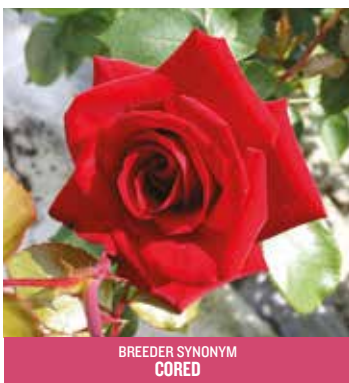

AVAILABLE
AS POTTED ONLY

BREEDER SYNONYM
TANIO558

90TH CELEBRATION

- Hybrid Tea rose
- Intense purple-red, with yellow stamens
- Attractive to bees
- Fragrant
- Compact habit
- Full height is approx. 75cm
- Exclusive to Blue Diamond

HYBRID TEA ROSES

A WHITER SHADE OF PALE

- Delicate pale pink
- Highly fragrant
- Good disease resistance
- Full height is 1m
- Weather resistant blooms and repeat flowering
- Strong vigorous plant

ARC ANGEL

- Copper, apricot and salmon blooms
- Fragrant
- Full height is 85cm
- Awarded People's Choice Glasgow 1999

ALEC'S RED

- Cherry red flowers
- Highly fragrant
- Glossy light green foliage
- Vigorous bushy growth
- Full height is approx. 100cm
- Good for cut flowers