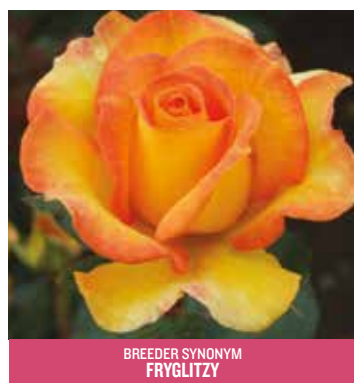

POLAR STAR

- Clear white
- Fragrant
- Upright bush
- Full height is 90cm

PROPER JOB

- Full, dark red blooms
- Old English style, very large double blooms
- Highly fragrant
- Semi-glossy, medium green foliage
- Full height is approx. 120cm

PURE POETRY

- Dark red, large blooms
- Highly fragrant
- Flowers from late spring to frost
- Full height is approx. 100cm

RACHEL

- Pretty pink blend
- Upright habit, suitable for beds and borders
- Fragrant
- Glossy mid-green foliage
- Full height is approx. 100cm
- Gold Standard Award 2006