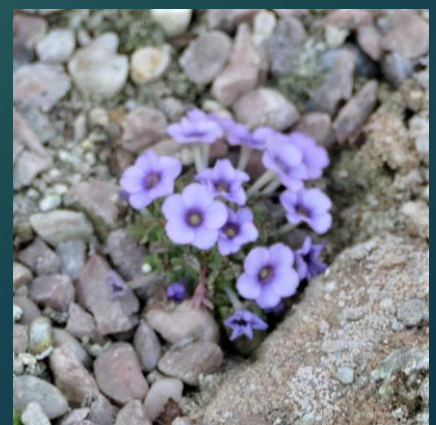

Dionysia Zdenek Zvolanek

Jo and Brian Walker

A wee one flowering its
heart out in our tufa
PC