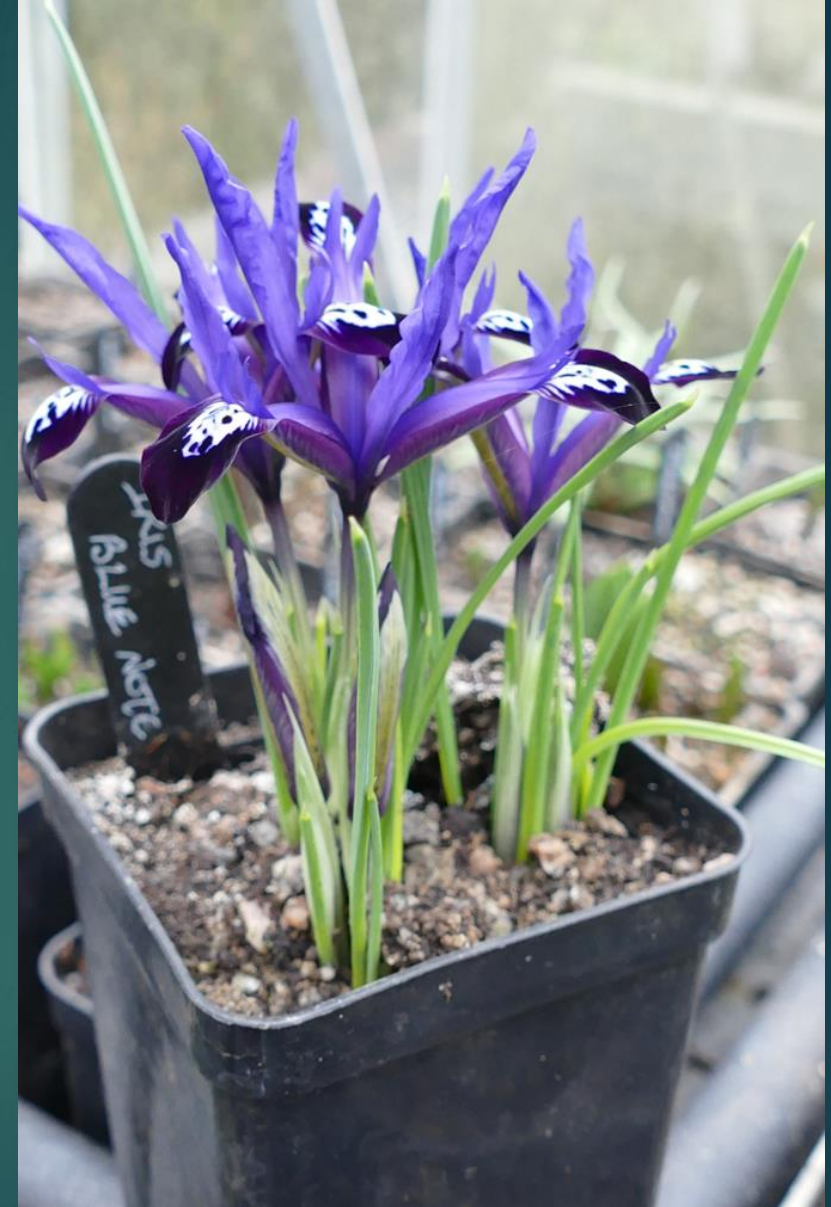

WAGS Virtual Flower Show 10th March 2021

PETER CULLINEY

Iris Katherine's Gold

Christopher Snelson

Iris unguicularis
Pelopponese Snow

Marie Paginton

Iris ret. Blue Note

Anne-Marie Culliney