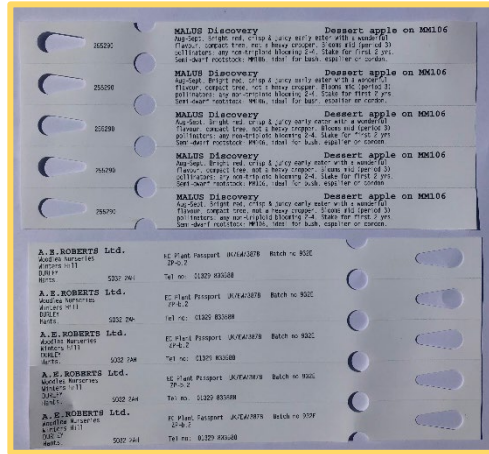

Labels

We can supply the plant with a choice of labels to suit your needs. We have a range of colour picture labels for most of our stock, but we can supply all our plants with loop lock white labels. These loop lock labels can be for individual