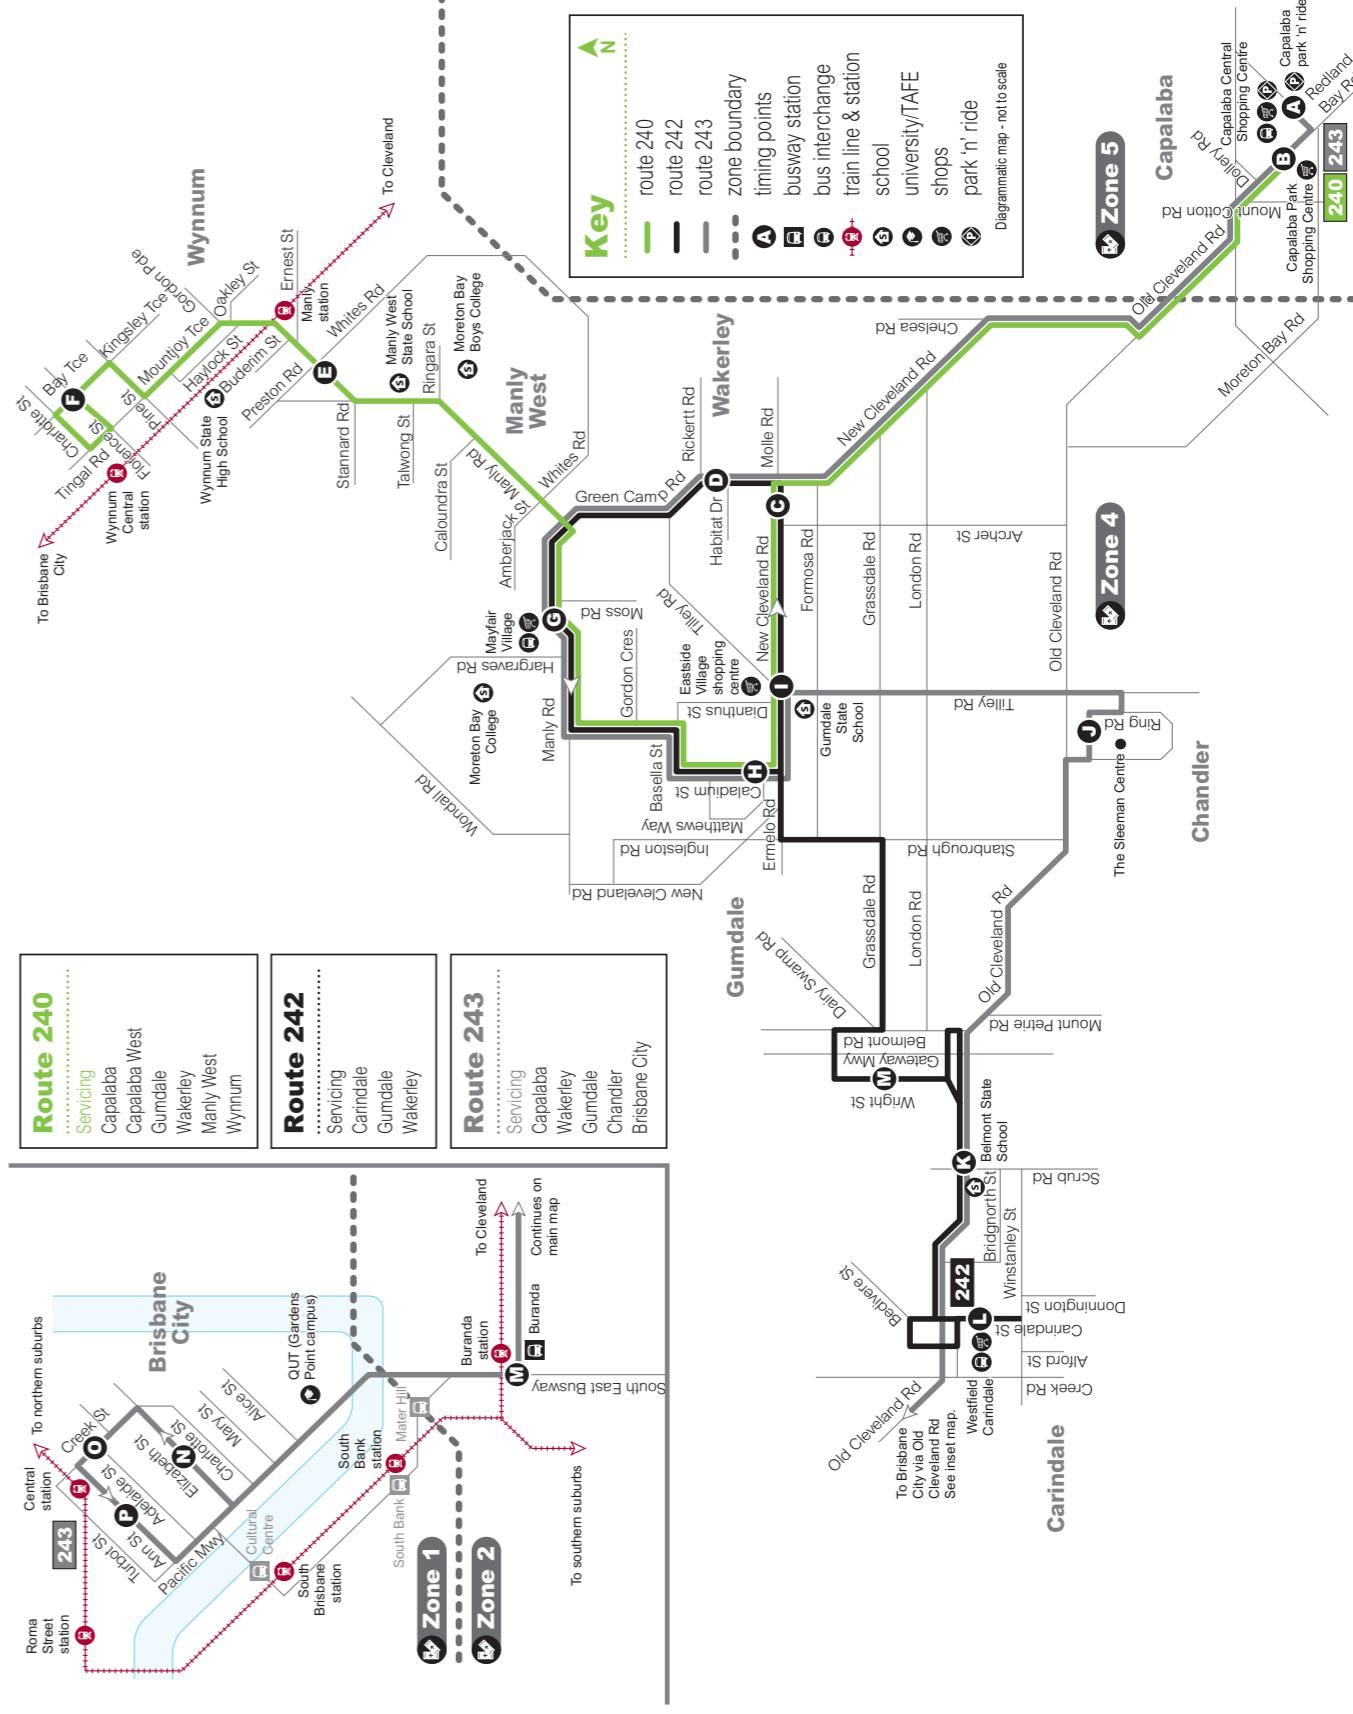

### How to read this timetable

- Use the route map to find the two timing points your stop is located between.
  - Find these points on the timetable. Your bus is scheduled to arrive between the times shown for these points. For example, if your bus stop is between timing points A and B on the map, then the bus is scheduled to arrive between the times listed for A and B.
- Please note the times shown are approximate. We advise customers to be at their bus stop at least five minutes before the scheduled departure time.

## Routes 240, 242, 243

## Route map

## Route 240 Wynnum to Capalaba

servicing Manly, Manly West, Wakerley and Gumdale

Monday to Friday												
map ref	Route number	240	240	240	240	240	240	240	240	240	240	240
		am	am	am	am	am	pm	pm	pm	pm	pm	pm
<b>F</b>	Wynnum Central	7.30	8.30	9.30	10.30	11.30	12.30	1.30	2.30	3.30	4.30	5.30
<b>E</b>	Manly Rd at Whites Rd	7.37	8.37	9.37	10.37	11.37	12.37	1.37	2.37	3.37	4.37	5.37
<b>G</b>	Manly Rd, Mayfair Village	7.44	8.44	9.43	10.43	11.42	12.42	1.42	2.44	3.44	4.44	5.43
<b>I</b>	Eastside Village Shopping Centre	7.49	8.49	9.48	10.48	11.47	12.47	1.47	2.49	3.49	4.49	5.48
<b>C</b>	New Cleveland Rd near Green Camp Rd	7.53	8.53	9.52	10.52	11.51	12.51	1.51	2.53	3.53	4.53	5.52
<b>B</b>	Capalaba interchange	8.00	9.00	9.58	10.58	11.57	12.57	1.57	3.00	4.00	5.00	5.59