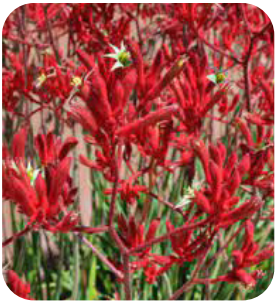

Begonia Move2 Passion Red

Anigozanthos Big Roo Red

COLOR: *Red*