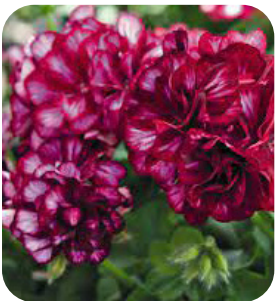

**Alternanthera
Red Threads**

COLOR: *Burgundy*

**Amaranth
Opopeo**

COLOR: *Burgundy*

**China Aster
Callistephus Lady
Coral Deep Red**

COLOR: *Burgundy*

Dahlia Avignon

COLOR: *Burgundy*