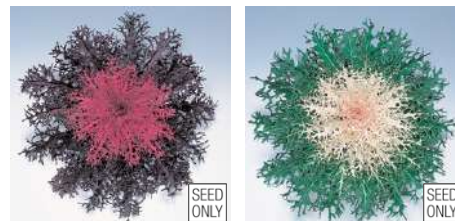

410150 Peacock Red F1

410155 Peacock White F1

BRASSICA OLERACEA

ORNAMENTAL CABBAGE BRASSICACEAE

1000		18-20	5-8	
1300	IV-V	18-20	5-8	5

Type				
Nagoya F1	11-14	IX-X	8-15/OUT	xx
Peacock F1	11-14	IX-X	8-15/OUT	xx
Pigeon F1	11-14	IX-X	8-15/OUT	xx
Song Bird F1	11-14	IX-X	8-15/OUT	x
Crane F1	49-81/m²	IX-X	8-15/OUT	-

Pot varieties

NAGOYA F1

- Series for pots with very curly foliage
- Attractively coloured centre of plant
- Uniform plant structure
- An appealing plant for sales with autumn bloomers

410100	Red Red	336 | SEED
410105	Rose Pink	336 | SEED
410110	White White	336 | SEED
410115	Mix Mix	SEED