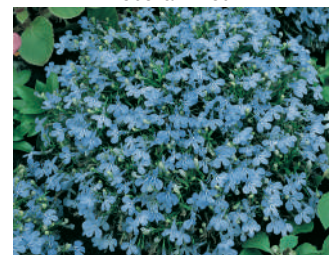

# Seed Raised Plants

Available weeks 10-18	Tray	230	350	470
Lobelia Trailing	Fountain Blue		£20.00	£20.00
Lobelia Trailing	Fountain Mixed		£20.00	£20.00
Lobelia Trailing	Fountain White		£20.00	£20.00
Lobelia Trailing	Sapphire		£20.00	£20.00
Lobelia Upright	Cambridge Blue		£20.00	£20.00
Lobelia Upright	Crystal Palace		£20.00	£20.00
Lobelia Upright	Mrs Clibran		£20.00	£20.00
Lobelia Upright	String of Pearls Mixed		£20.00	£20.00
Lobelia Upright	White Lady		£20.00	£20.00
Marigold American Marvel II	Mixed	£27.00	£29.50	
Marigold French Bonanza	Mixed		£26.00	
Marigold French Durango	Mixed		£26.00	
Mesembryanthemum	Magic Carpet		£24.00	
Mimulus Magic	Mixed	£24.50	£24.50	
Nemesia	Sundrops		£32.00	
Nicotiana Cuba	Mixed	£24.50	£24.50	
Ornamental Millet	Purple Baron (104)	£36.00		
Pansy Matrix Spring Select	Mixed	£24.50	£24.00	
Petunia Double Pirouette	Mixed	£26.00	£24.50	
Petunia Grandiflora Express	Mixed		£24.50	
Petunia Grandiflora Express	Ice Mixed		£24.50	
Petunia Multiflora Frenzy	Mixed	£24.50	£24.50	
Petunia Picobella	Mixed		£31.00	
Salvia Vanguard	Red	£25.00	£25.00	
Salvia Vista	Red	£25.00	£25.00	
Stocks Ten Week	Mixed		£24.50	
Verbena Quartz XP	Mixed		£30.00	
Viola Sorbet Spring Select	Mixed	£25.00	£24.00	

Lobelia Fountain Blue

Lobelia Sapphire

Lobelia Mixed

Marigold American Marvel II Mixed

Marigold French Bonanza Mixed

Mimulus Magic Mixed

Lobelia Cambridge Blue

Nicotiana Cuba Mixed