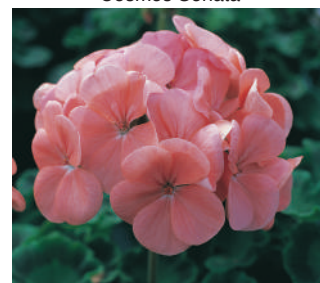

Geranium Horizon Deep Salmon