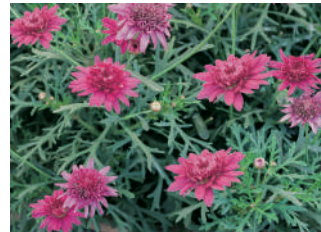

Argyranthemum Madeira Daisy
Crested Hot Pink