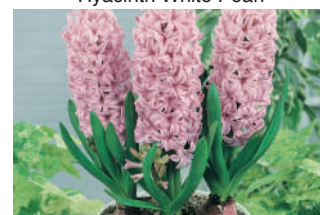

### TULIPS GARDEN

Queen of the Night	Deep Maroon	10/11	250	TBA
Shirley	White, edged Purple	10/11	250	TBA

Hyacinth Anne Marie

Hyacinth Delft Blue

Hyacinth Jan Bos

Hyacinth Pink Pearl

Hyacinth White Pearl

Hyacinth Splendid Cornelia