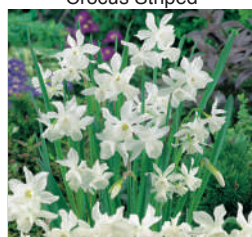

Thalia Clear White