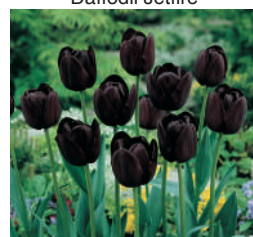

Tulip Queen of the Night