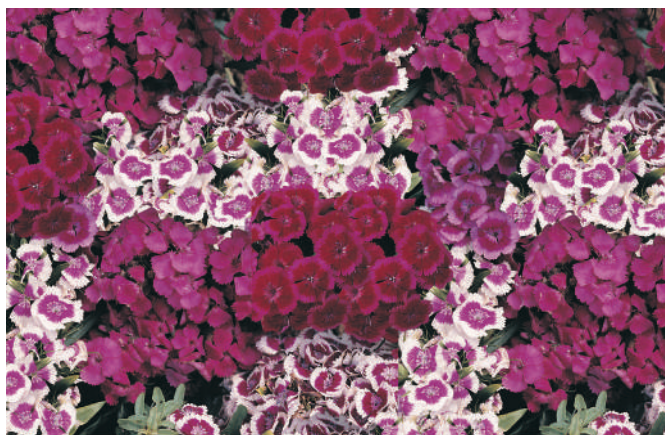

Sweet William Indian Carpet