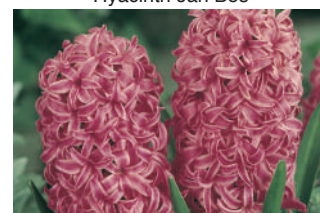

### TULIPS GARDEN

Queen of the Night	Deep Maroon	10/11	250	TBA
Shirley	White, edged Purple	10/11	250	TBA

Hyacinth Anne Marie

Hyacinth Delft Blue

Hyacinth Jan Bos

Hyacinth Pink Pearl

Hyacinth White Pearl

Hyacinth Splendid Cornelia