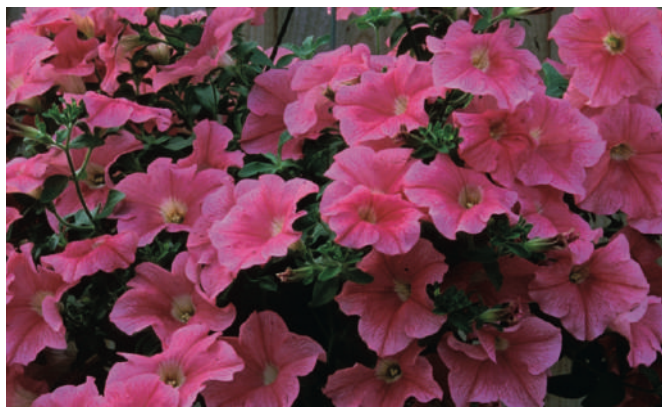

Petunia Fanfare Salmon