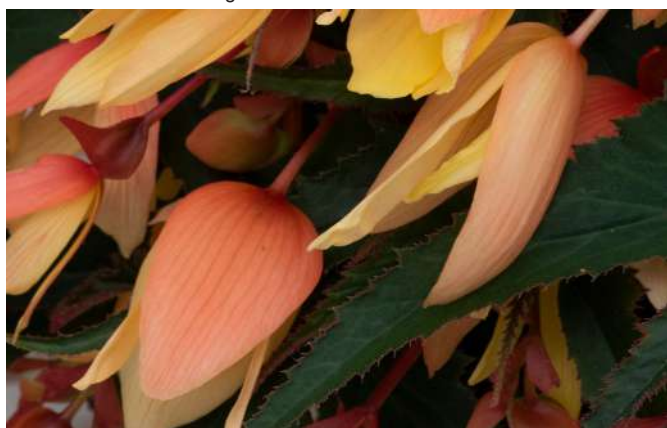

Begonia Starshine Calypso