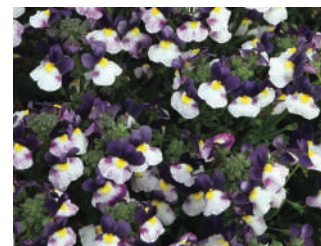

# Basket and Patio Plants

Available weeks 10-18

		42	84
Lobelia	Hot Tiger	£16.00	£30.00
Lobelia	Richardii	£13.00	£24.00
Lobelia	Star Blue	£15.75	£29.50
Lobelia	Star Purple	£15.75	£29.50
Lobelia	Star White <b>TOP</b>	£15.75	£29.50
Lobelia	Superstar <b>TOP</b>	£15.75	£29.50
Lysimachia	Aurea Goldilocks <b>TOP</b>	£12.75	£23.50
Lysimachia	Lyssi	£14.25	£26.50
Lysimachia	Midnight Sun	£16.25	£30.50
Lysimachia	Outback Sunset	£18.25	£34.50
Mecardonia	Early Yellow	£17.25	£32.50
Nemesia	Easter Bonnet	£16.75	£31.50
Nemesia Aroma	Rhubarb and Custard	£16.75	£31.50
Nemesia Sundae	Blueberry Ice	£16.75	£31.50
Nemesia Sundae	Forest Fruits	£16.75	£31.50
Nemesia Sundae	Lavender Sherbet	£16.75	£31.50
Nemesia Sundae	Vanilla Ice	£16.75	£31.50
Nepeta	Variegated	£14.25	£26.50