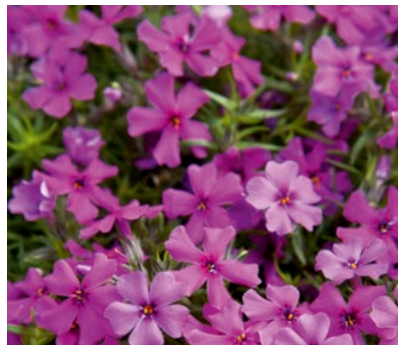

## Spring®

Round plant habit; evergreen, creeping plant; fully blooming in spring with bright flower colours

**TOP PICK**  
PHLOX SUBULATA

SPRING® HOT PINK | 80425

**TOP PICK**  
PHLOX SUBULATA

SPRING® BLUE | 80423