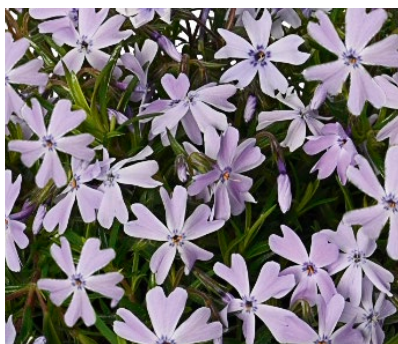

PHLOX SUBULATA

SPRING® LILAC | 80570