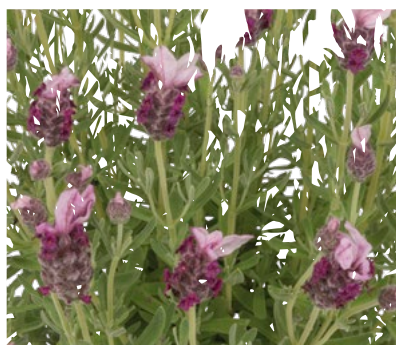

LAVANDULA STOECHAS  
PAPILLON PURPLE | 78776

LAVANDULA STOECHAS  
PAPILLON ROSE | 78779

**NEW**  
LAVANDULA STOECHAS  
PAPILLON LILAC | 78774

Status	Variety Name	Variety Code	Growth Type	Height in cm	RC Tray	Pinched	RC Delivery Weights	Recommended Plants		Point of Sale	First Year Flowering
								Per Pot (1)	Per Pot (2)		
	Lavandula stoechas Papillon Deep Rose	78771	U	20 - 30	126	🌱	8 - 18	13 cm   1	17 - 19 cm   3	June-July	✓
	Lavandula stoechas Papillon Light Rose	78773	U	20 - 30	126	🌱	8 - 18	13 cm   1	17 - 19 cm   3	June-July	✓
	Lavandula stoechas Papillon Purple	78776	U	20 - 30	126	🌱	8 - 18	13 cm   1	17 - 19 cm   3	June-July	✓
	Lavandula stoechas Papillon Rose	78779	U	20 - 30	126	🌱	8 - 18	13 cm   1	17 - 19 cm   3	June-July	✓
<b>NEW</b>	Lavandula stoechas Papillon Lilac	78774	U	20 - 30	126	🌱	8 - 18	13 cm   1	17 - 19 cm   3	June-July	✓