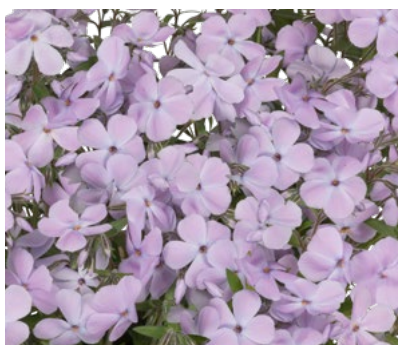

NEW
WOODLANDER
LILAC | 82129