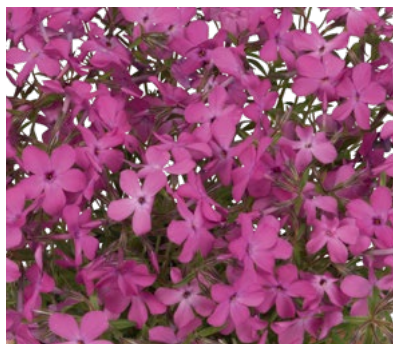

NEW
WOODLANDER
PINK | 82126