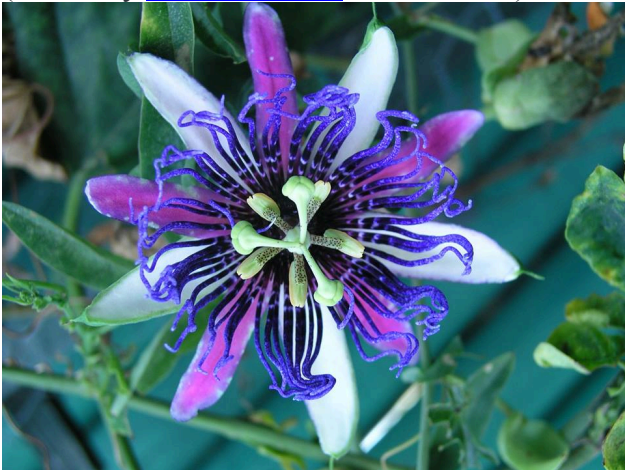

P. 'Cute and Cosy': *P. yucatanensis* x *P. miguelliana*, by Nisa Knust
(Posted by [Nisa Doe](#) on facebook)