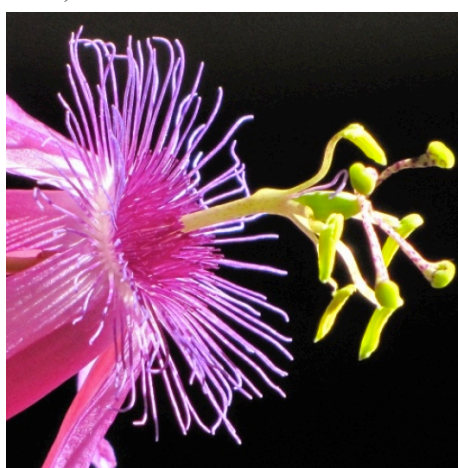

P. 'Pixie': Parentage not stated, by Eric Wortman and Crystal Stone
(Photos from www.bloomingpassion.com)