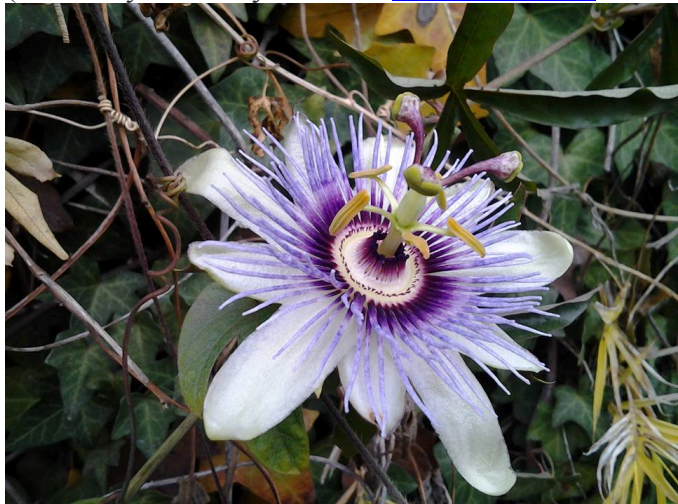

P. 'Colombina': *P. kermesina* x *P. eichleriana*, by Maurizio Vecchia
(Info/Photo from <http://www.passiflora.it/>)