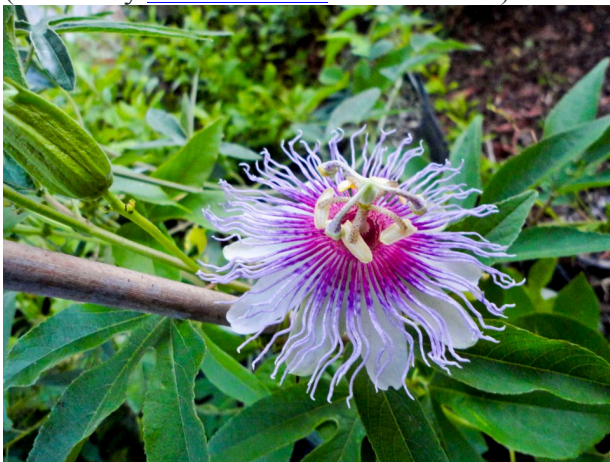

*P.* 'Hetty Nicolas': *P. antioquiensis* x *P. manicata*, by Henk Wouters  
(Info/photo from <http://www.blumen-passiflora.de/shop>)

*P.* 'Heva': *P.* 'White Wedding' x *P.* 'Byron Beauty', Koos Scheurwater  
(Info from [www.passifloratuin.com](http://www.passifloratuin.com), photo posted by Frank Rene Strausholm on Facebook)

*P. incarnata* 'Lead Hill' (from Lead Hill, Arkansas)  
(Posted by [Hal Love](#) on facebook)

*P. incarnata* 'Mirabella'  
(Posted by Alexy Kirillov on Facebook)

*P. incarnata* 'Tara Dawn'  
(Posted by [Ethan Nielsen](#) on Facebook)