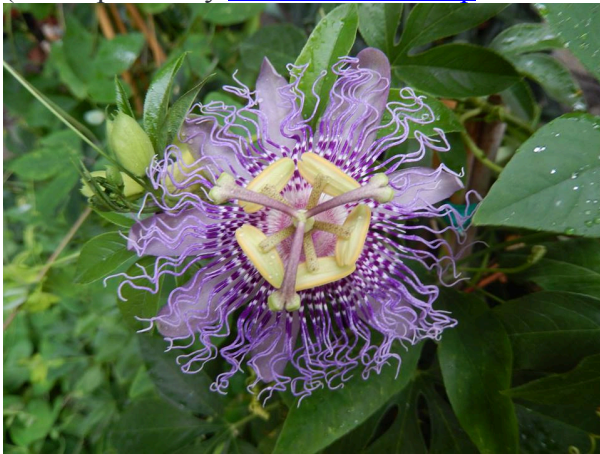

*P.* 'Encantado': Parentage not stated, by Eric Wortman and Crystal Stone

---

(Photos from [www.bloomingpassion.com](http://www.bloomingpassion.com))

*P.* 'Energie': Parentage not stated, by Stafania Mattuzzio  
(Photo posted by [Passiflora webshop](#) on Facebook)

*P.* 'Eric Peter': hybrid of *P.* 'Violetta' and *P. amethystina* 'Minas Gerais', by Jim Nevers  
(Info/Photo from: [http://www.ebay.com/sch/passiflorista/m.html?\\_nkw=&\\_armrs=1&\\_ipg=&\\_from=](http://www.ebay.com/sch/passiflorista/m.html?_nkw=&_armrs=1&_ipg=&_from=))