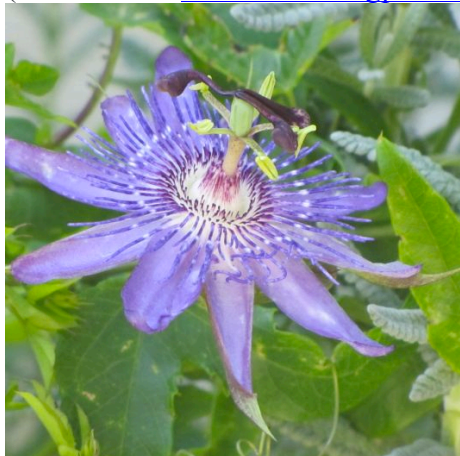

P. 'Wicca': parentage not stated, by Eric Wortman and Crystal Stone
(Photos from www.bloomingpassion.com)