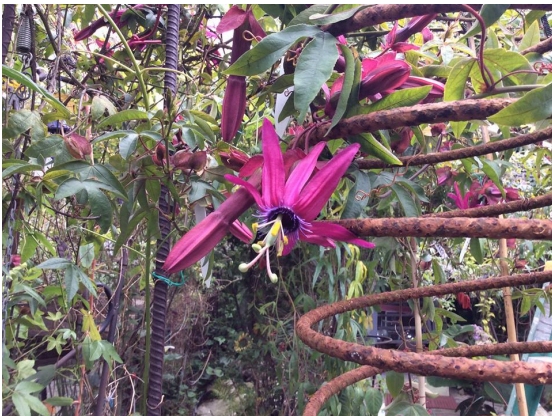

P. 'Nautilus': *P.* x *exoniensis* x *P. umbilicata*, by Carloa Ibarra
(Posted by [Carlos Ibarra](#) on Facebook)