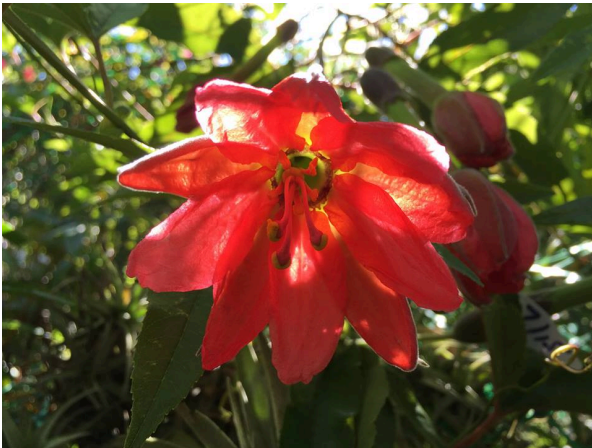

P. 'Mondrian Red': *P.* 'Nautilus' x *P. parritae*, by Carlos Ibarra
(Posted by [Carlos Ibarra](#) on Facebook)