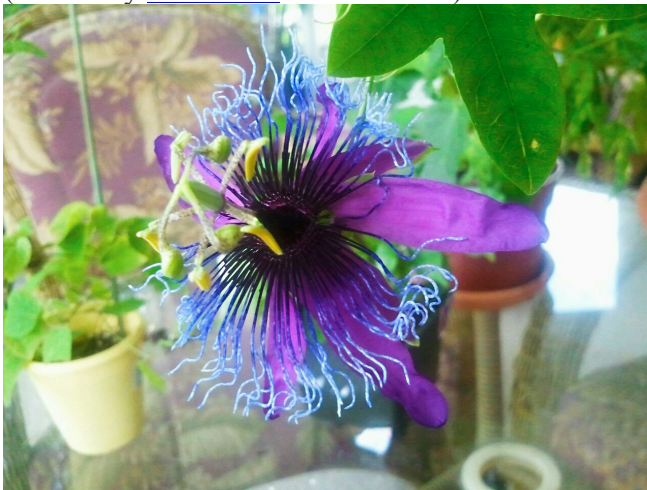

P. 'Gail': Parentage not stated, by Jim Nevers
(Posted by [Liza Rock](#) on Facebook)