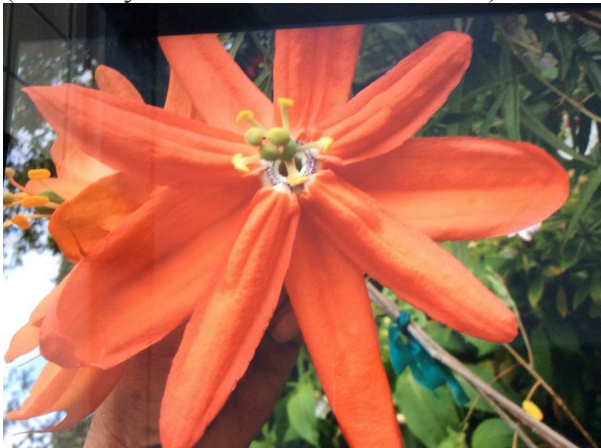

P. parritae 'Laranja': an F2 *P. parritae* from the original Strybing *P. parritae* that has a deeper orange than previous plants, selected by Carlos Rendon
(Posted by Carlos Ibarra on Facebook)