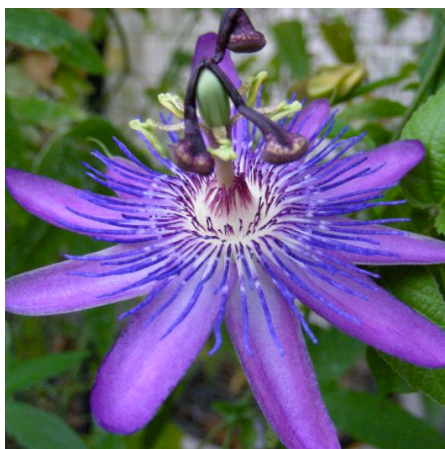

P. 'Wicca': parentage not stated, by Eric Wortman and Crystal Stone
(Photos from www.bloomingpassion.com)