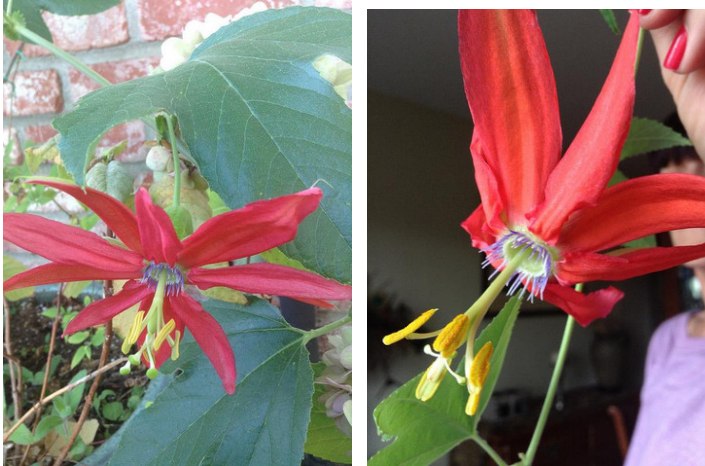

*P.* 'Noirceur': *P.* 'Fata Confetto' x *P.* 'White Wedding', by [Marcel Böhler](#)  
(Posted by [passion4plants](#) and [Alex Burkert](#) on Facebook)

*P.* 'Nube Rosa': similar to *P.* 'Kew Gardens', by Henk Wouters  
(Info/Photo from <http://www.passifloratuin.com>)

*P.* 'Oaklandia': Unknown parentage but likely a hybrid of *P. manicata* and *P. tarminiana* (previously had been reported as a hybrid of *P. parritae*), by Liz Waterman  
(Info/Photo from <http://gkplants.com/collections/newest-plants/products/passiflora-oaklandia-4-pot>)