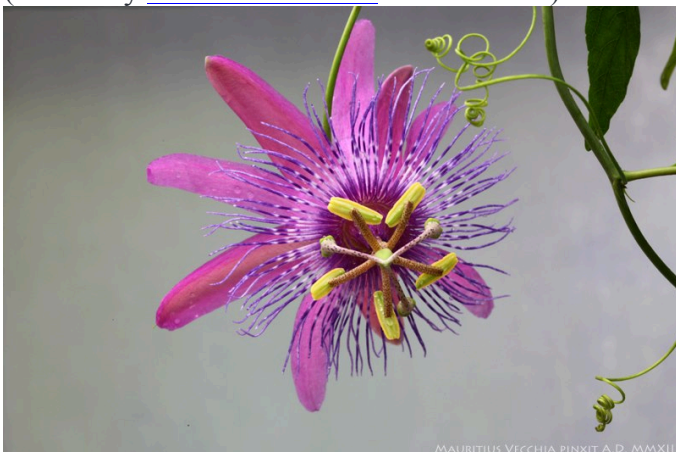

P. 'Giulietta': *P. incarnata* x *P. edmundoi*, by Maurizio Vecchia
(Posted by [Maurizio Vecchia](#) on Facebook)