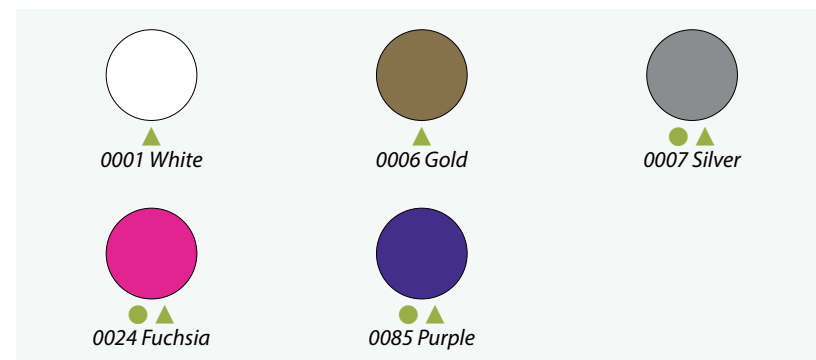

007220 50L x 14TW x 5BW cm (40mu) Pk/50 - $8.84

Colours Available: 0007 Silver

007230 6TD x 2BD x 46L cm - $1.34

Colours Available: 0098 Clear

Petal Single Rose Cone

007230 6TD x 2BD x 46L cm - $1.70

Colours Available: 0017 Red