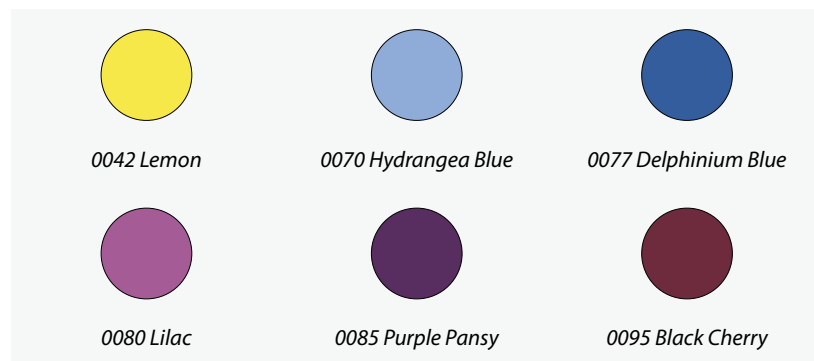

Design Master Just for Flowers Spray

009618 312gm - $24.91

Transparent flower dye in a convenient spray application. It instantly colours any flower without concealing the blossom's delicate features. Fresh, silk and dried flowers become infused with a natural impression of colour. Just For Flowers' transparent nature allows underlying colour to visually interact with the dye colour. Change a basic white blossom to a dye colour or blend and accent hues on coloured blossoms.

SURFACES

Ceramics, Chipboard, Concrete, Dried Flowers, Fabrics, Foam Core Board, Foliage & Plants, Fresh Flowers, Glass, Metals, Paper, Papier Mache, Plaster, Pottery, Ribbon, Silk Flowers, Some Plastic, Stone, Styrofoam™ brand foam, Terra Cotta, Wicker, Wood

Colours Available:

Design Master Uberfrost Ultra Frosted Finish

009611 283gm - $24.91

Colours Available: 0098 Clear

Makes it easy to craft artisan frosted glass accents for party decor or home accent! This quick-drying, ultra-matte clear spray can produce several effects on glass, mirror, acrylic, ceramic and smooth surfaced items in just minutes. Apply straight-from-the-can in a smooth frosted finish on clear or coloured glass. Think super easy sea glass or modern, texture blocked glass. Or... use a simple technique to fashion an artisan style, salt blasted finish. It's super easy with stunning results! überfrost also changes glossy finishes to matte.

SURFACES

Acrylic, Ceramics, Glass, Some Plastics

Design Master Mess Master Spray Paint Remover

009615 312gm - $24.91

Colours Available: 0098 Clear

An instant faux-finishing and colour blending tool. This unique catalyst softens the painted surface colour allowing you to creatively rework the paint with simple blending and wiping techniques. It creates distinctive finishes with Design Master and similar colour sprays and enamels. It is not suitable with latex sprays. It also functions as a solvent cleaner to remove spray paint, resins, stickers, decals and residues. It cleans up so many jobs, this special floral cleaner is a "must have" work tool.

SURFACES

Ceramics, Chipboard, Concrete, Glass, Paper, Papier Mache, Pottery, Silk Flowers, Stone, Terra Cotta, Wicker, Wood

Design Master Absorbit Flower Dye

009617 113gm - $48.13

Colours Available: 0020 Perfect Pink

A systemic floral dye, that colours fresh flowers through the stem to the blossom... colouring from the inside out. It is sometimes referred to as being a stem dye.

SURFACES

Foliage & Plants, Fresh Flowers