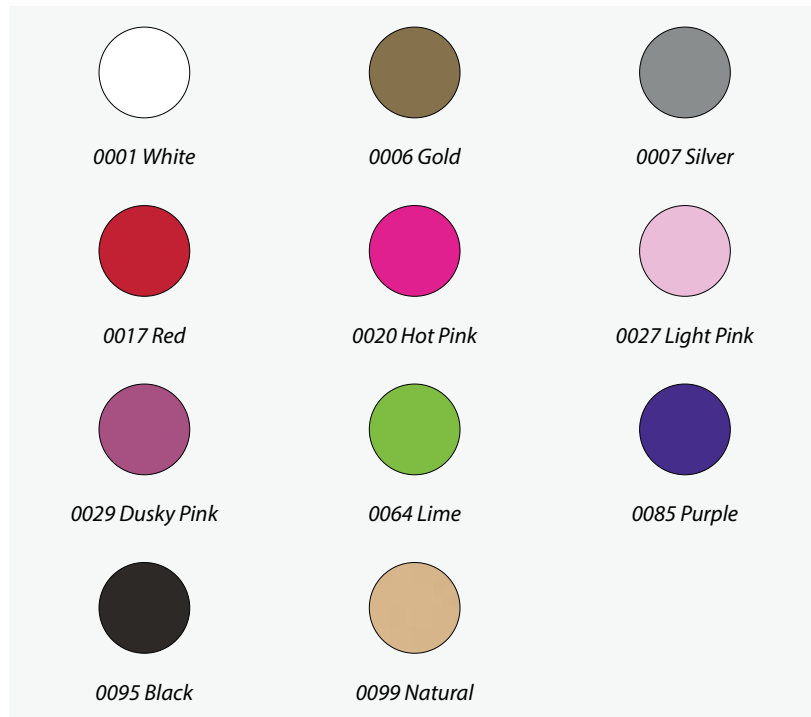

Boxes and bags form an important percentage of the packaging genre; they span the floral, gift and liquor industries and much more. Our Mod Vases provide for easy transportation and care of your flowers. We also have a large range of printed and plain posy boxes and flower bags. Much of our packaging is perfect for the liquor industry. Our hampers, gift boxes and gift bags ensure your products and gifts arrive in great condition.