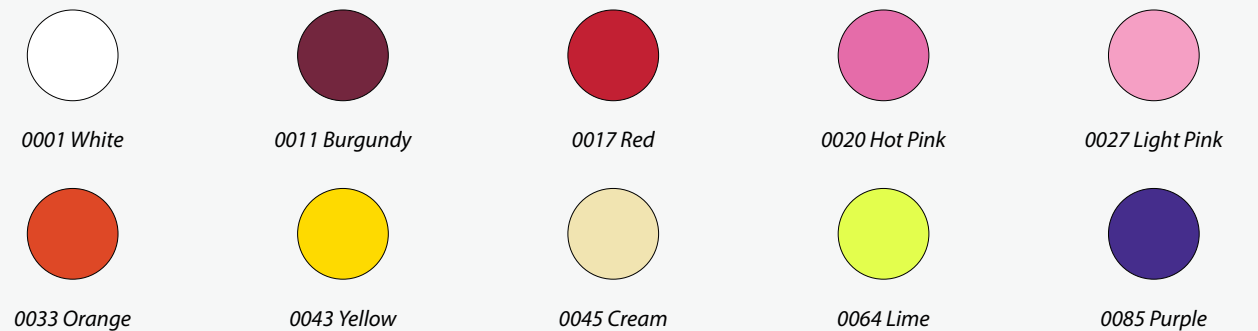

Colours Available:

Eye Mesh

**001432** 60cm x 10m - \$14.20

Colours Available:

Silk Mesh

**001433** 52cm x 20m - \$19.55

Colours Available:

Metallic Silk Mesh