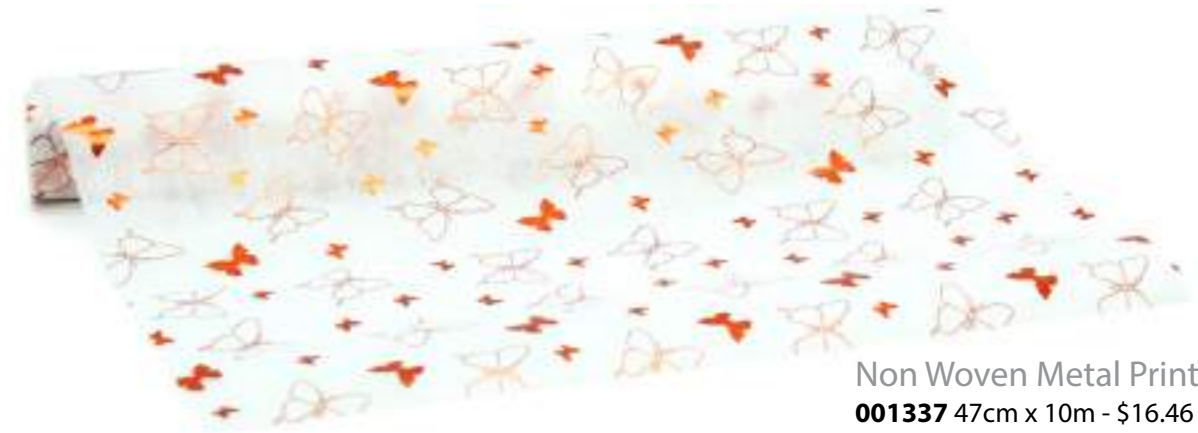

Non Woven Metal Print Butterfly Roll

001337 47cm x 10m - $16.46

Colours Available: 0132 White/Copper