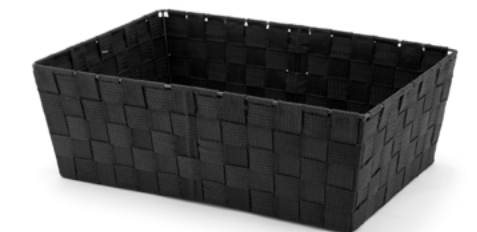

Poly Weave Hamper Tray
000080 38L x 26W x 13H cm - $14.20
Colours Available: 0095 Black