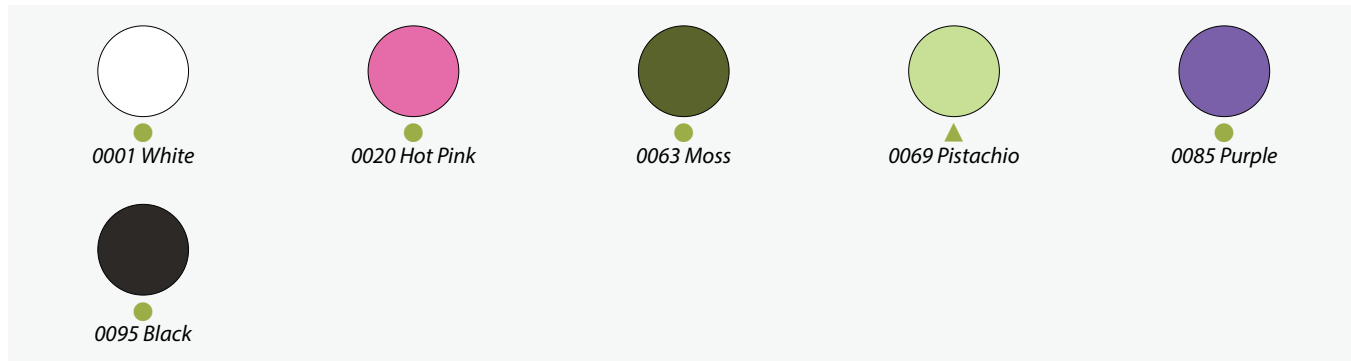

Non Woven Roses Roll

001324 60cm x 50m - $39.21

Colours Available: