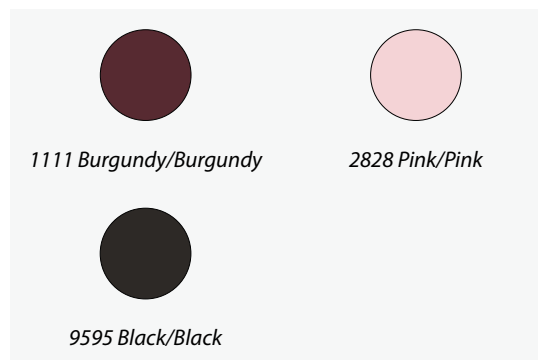

Tissue Acid Free

003699 50 x 75cm (19gsm) Pk/1000 - $116.01
003700 50 x 75cm (17gsm) Pk/1000 - $89.21
003701 50 x 75cm (17gsm) Pk/480 - $52.69
003705 50 x 75cm (17gsm) Pk/100 - $19.88
Colours Available: 0001 White

Tissue Coloured

003720 50 x 75cm (17gsm) Pk/480 - $74.34
003721 50 x 75cm (17gsm) Pk/96 - $23.99
Colours Available:

Tissue Glassine

003801 50 x 75cm Pk/480 - $62.44
Colours Available: 0001 White
003801 50 x 75cm Pk/480 - $74.93
Colours Available: