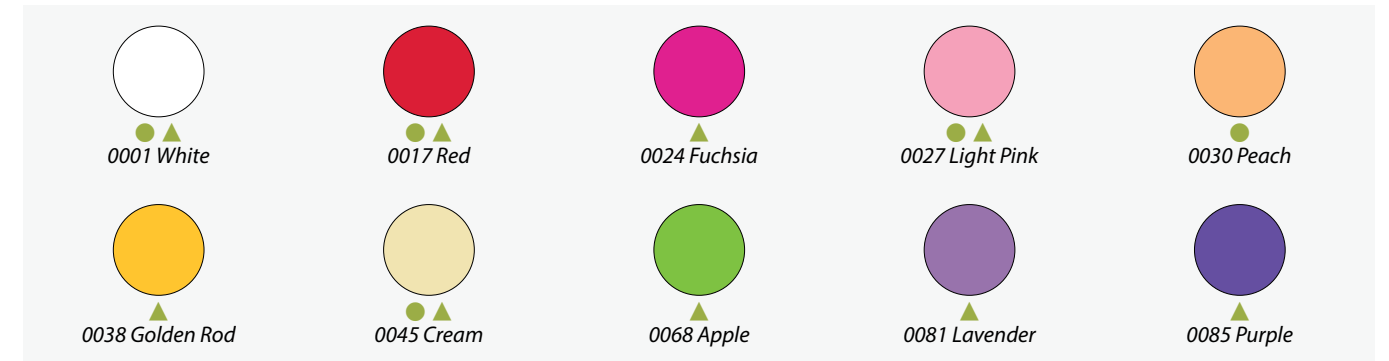

Non Woven

- **001301** Roll 60cm x 50m - $24.73
- ▲ **001311** Sheet 60 x 45cm Pk/100 - $23.14

Colours Available: