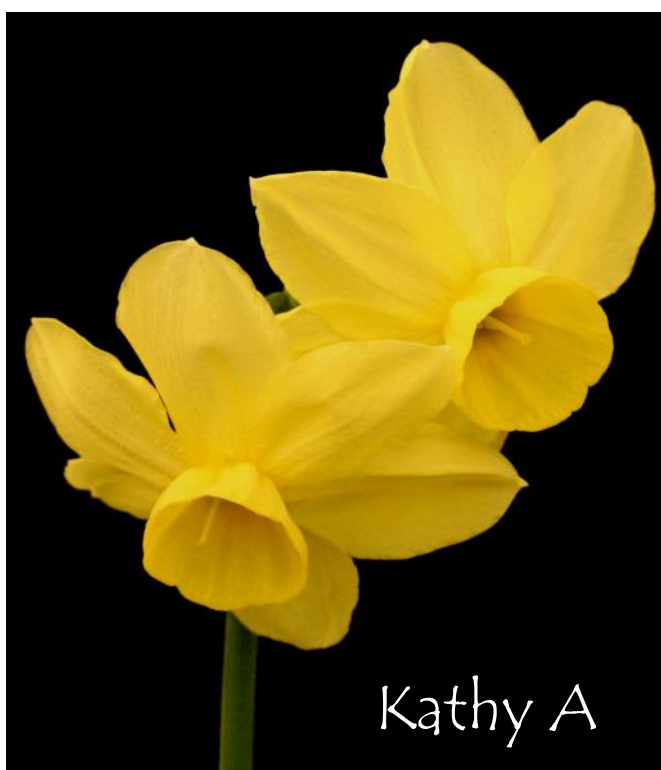

5Y-Y **BELLS OF JOY**, M (Nial Watson) Glenganagh x N. triandrus [W 463].

A petite flower that regularly has 5 flowers to the stem. The perianth is a pale greenish yellow and contrasts beautifully with a vivid yellow deep cup shaped corona. (photo p42)

Each £15.00

5Y-Y **KATHY A**, M-L (B. S. Duncan) N. triandrus triandrus x Golden Jewel. [D 2308]. (48mm)

Usually with two lemon-yellow, round-cupped flowers per long strong stem. Named to celebrate a significant birthday of a doyen of the American Daffodil Society. (photo p42)

Five £12.00

Three £10.00

Each £4.00

5W-Y **LAPWING**, M (G. E. Mitsch, U.S.A.). Silver Bells O.P. [CO11/1] (80mm)

One of few fertile Div. 5 hybrids, this is an attractive flower with clear contrast between the white perianth and lemon bell-shaped cup.

Three £7.50

Each £3.00

5Y-Y **PETANCA**, M-L (B. S. Duncan). N. triandrus triandrus x Solar Tan [2214]. (48mm)

A most attractive and consistent little, limey-yellow flower with reflexed perianth segments and a short tubular cup. Ideally proportioned in pendulous show form with 2-3 flowers per stem. *First Belfast 2007, 2008. London 2009.*

Five £12.00

Three £10.00

Each £4.00

5Y-Y **TRI-ELFIN**, M-L (B. S. Duncan). N. tri. tri. x Elfin Gold [1885] (75mm)

With mostly two and sometimes three beautifully smooth short-necked lemon flowers per stem this is a well proportioned plant. *First, Single Bloom, Belfast 2005, 2010. London 2007.*

Five £12.00

Three £10.00

Each £4.00