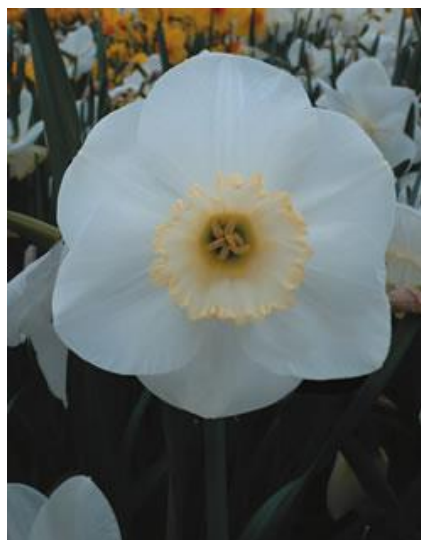

Yummy Mummy