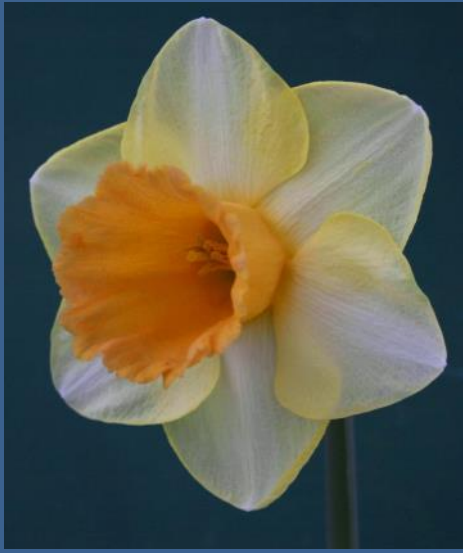

Bronzewing