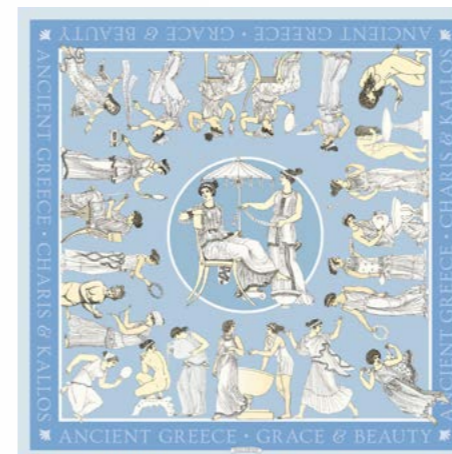

GRACE & BEAUTY SILK SCARF
Code: 05.13.012