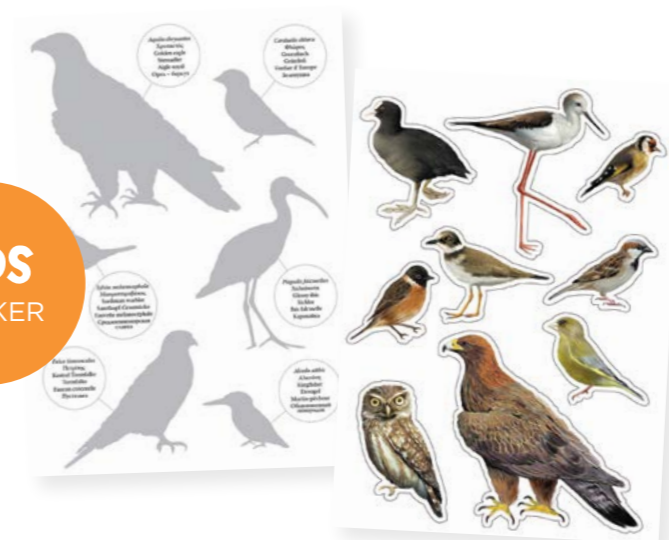

# KIDS BOOKS

CULTURA & NATURA GRAECA

**MEDITERRANEO KIDS BOOKS**  
let childrens to enter a magical, mythological worlds full of an incredible array of gods, monsters, heroes, and fantastical beasts and to discover the Greek Nature !

**GREEK MYTHOLOGY FOR KIDS**

**THESEUS**  
**KIDS GREEK MYTHOLOGY**  
Hardback, 36 pages  
235X225mm  
Language: EN|GE|FR|RU|GR  
Code: 03.22.0000

**KIDS STICKER**

**BIRDS OF GREECE**  
**STICKER BOOK**  
Softback, 16 pages  
200X290mm  
Code: 03.16.0004