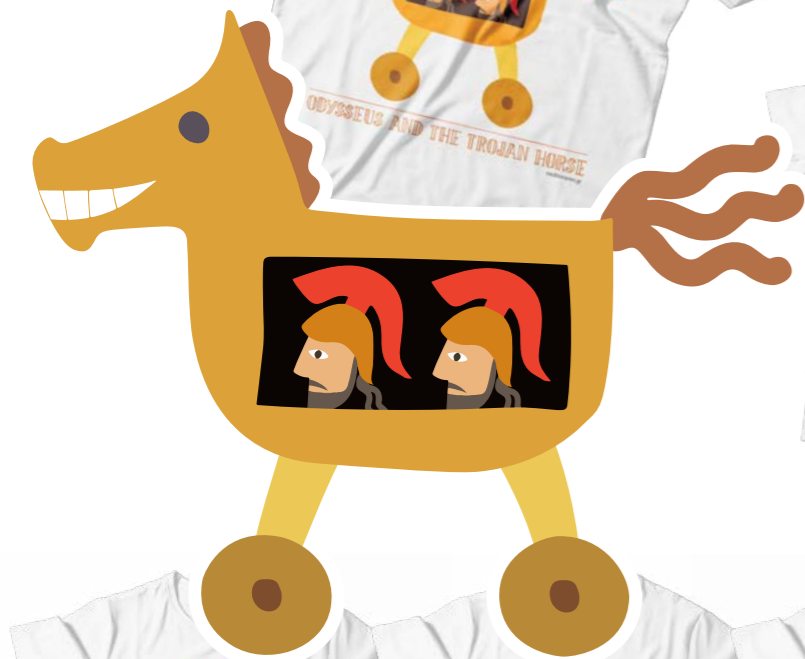

## KIDS T-SHIRTS

Fine cotton Tshirts with digital printing , packaging in a nice transparent tube with printed stickers.

T shirts sizes from 3-11 years old

Code: 06.06.006

Code: 05.06.520

Code: 05.06.528

Code: 05.06.500