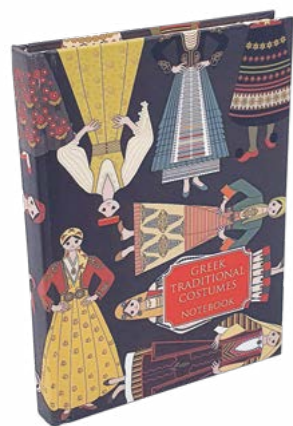

**GREEK TRADITIONAL
COSTUMES
HARD COVER**
Code: 05.10.016