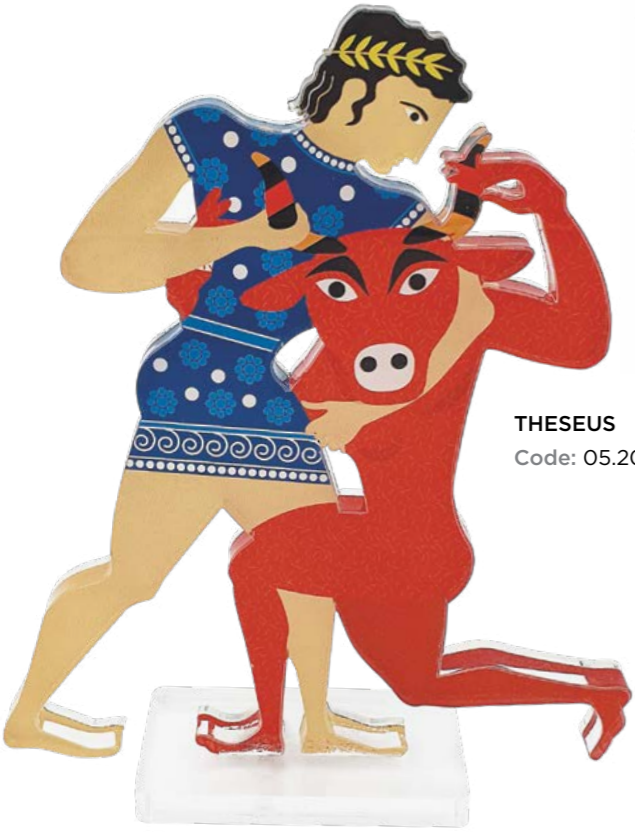

ACRYLIC ART

ACRYLIC ART OBJECTS

PLEXIGLAS OBJECTS
Unique plexiglas art objects, inspired from Greek Culture.