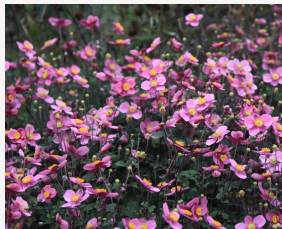

Anemone tomentosa
'Lucky Charm'