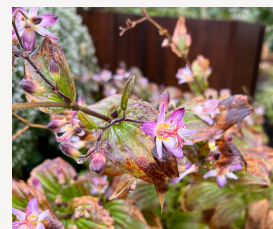

Rosa rugosa
'Alba'

Salvia koyamae

Symphyotrichum ericoides
'Snow Flurry'

Symphyotrichum novae-angliae
'Purple Dome'

Symphyotrichum oblongifolium
'October Skies'

Symphyotrichum oblongifolium
'Raydon's Favorite'

Tricyrtis hirta
'Miyazaki'

Tricyrtis hirta
'Tojen'

Have questions about your favorite blooms? Feel free to ask one of our gardeners in the park!

Little Island Bloom Guide

October 2023 Edition

You'll notice a lot of change during Autumn on Little Island, as plants and trees change colors before going dormant—nature's way of going to sleep until the Spring. During this key phase in the plant life cycle, you'll be able to appreciate the textures and structure of our perennial plantings.

The Play Ground

Solidago caesia

Solidago sphacelata
'Golden Fleece'

Symphyotrichum dumosum
'Wood's Pink'

Symphyotrichum ericoides
'Snow Flurry'

Symphyotrichum oblongifolium
'October Skies'

Symphyotrichum oblongifolium
'Raydon's Favorite'