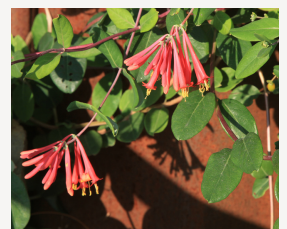

Lonicera sempervirens
'Major Wheeler'