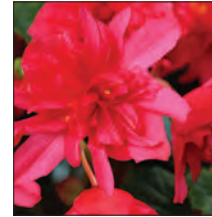

Begonia  
*I'Conia Portofino Sunrise*

Begonia  
*I'Conia Portofino Yellow*

Begonia  
*RiseUp Grenadine Red*

Begonia  
*Solenia Apricot*

Begonia  
*Solenia Red Orange*

Variety (Red = New!)	Common Name and Description	Lead Time in Weeks	Price	Tag
<b>BEGONIA</b> 🌻 🌺 🌸				
<i>boliviensis</i> <b>'Belleconia'</b> Series: 🌿 Rose, Soft Orange	8-10" Large double flowers, tight, semi-trailing habit, great for baskets	9	1.150	0.06
<b>'Shine Bright'</b> Series: 🌻 🌺 🌸 'Amore Red', 'Red', 'White'	Well-branched, unbeatable flower power, thrive in hot and humid summer climates; 'Amore Red' has unique upright habit	9	1.150	0.06
'Summerwings' Dark Elegance' 🌿	8-10" Very showy red flowers, rich bronze foliage, semi-trailing habit, great for baskets and containers, no deadheading required	9	1.160	0.06
<b>'Waterfalls'</b> Series: 🌻 🌺 🌸 'Encanto Orange Imp.', 'Encanto Red'	Well-branching trailing plant, flowers all summer long, good for semi-shade or sun	9	1.190	0.06
<i>elliptica</i> 'Carmen Red' 🌻 🌺	10-12" Striking red double flowers, very dark contrasting leaves, mid-sized, great for indoor use	9	1.265	0.06
'Chloe Coral Pink' 🌻 🌺	8-10" Light Pink double flowers cover the dark, pointed foliage	9	1.265	0.06
'Evi Bright Pink' 🌻 🌺	10-12" Large, single flowers, ideal for 6" pots, upright, mid-season bloomer, indoor and outdoor use	9	1.265	0.06
'Frivola Pink' 🌻 🌺	10-12" Double deep pink flowers, semi-trailing habit, early	9	1.265	0.06
<b>'Solenia'</b> Series: 🌻 🌺 🌸 'Apricot', 'Cherry', 'Chocolate Orange', Dark Pink, 'Dusty Rose', 'Light Pink', 'Light Yellow', 'Orange', 'Red Improved', 'Red Orange', 'Salmon Coral', 'Yellow'	High-light, full sun Begonia, self-cleaning and continuous flowers, vigorous habit, mildew tolerant	9	1.190	0.06
'Vermillion Red' 🌻 🌺	10-12" Double flowers, semi-trailing habit, early	9	1.265	0.06
hybrid <b>'RiseUp'</b> Series: 🌻 🌺 Aloha Gold, Bull's Eye (red/ yellow center - single), Coral Reef, Flamingo's Dream (pink/yellow), Grenadine Red, Hot & Spicy (red/yellow center - single), Salmon Chiffon, Sansibel Peach, Sunkissed Yellow	Excellent branching, abundance of medium-sized flowers that stay upright-facing in the garden for maximum color impact. Singles and doubles in a wide variety of vibrant colors make up this exciting new collection	9	1.150	0.06
I'Conia™ First Kiss (formerly Unbelievable First Kiss) 🌻 🌺	12-16" Huge, bright pink flowers, upright habit makes for easy shipping	9	1.160	0.06
I'Conia™ Lucky Strike (formerly Unbelievable Lucky Strike) 🌻 🌺	12-16" Clear lemon and peach blooms on dark blue-green, narrow, pointed leaves	9	1.160	0.06
I'Conia™ Miss Malibu 🌻 🌺	12-16" Huge red-orange flowers, large, dark leaves, striking effect, glamorous at retail	9	1.160	0.06
I'Conia™ Miss Montreal 🌻 🌺	12-16" Massive cream blooms edged with coral pink, upright habit	9	1.160	0.06
<b>I'Conia™ Portofino Series:</b> Champagne, Citrix, Hot Coral, Hot Orange, Salmon, Sunrise, Yellow 🌻 🌺	12-16" Large flower size; strong, natural branching, no pinching required	9	1.160	0.06
I'Conia™ Red (formerly Unbelievable Red) 🌻 🌺	12-16" Giant red, semi-double flowers; large, dark and pointy leaves	9	1.160	0.06
I'Conia™ Tweetie Pie 2019 (formerly Unbelievable Tweetie Pie) 🌻 🌺	12-16" Large double yellow flowers, broad dark green leaves	9	1.160	0.06
<b>I'Conia™ Upright Series:</b> Fire, Salmon, White 🌻 🌺	12-16" Single flowers, dark foliage; upright habit makes for easy high density production and shipping	9	1.160	0.06