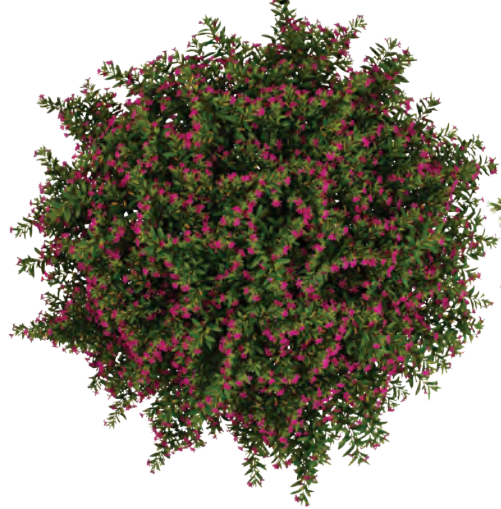

Allyson

Why do we FloriGlory?

With 5x the flower power and mega sized blooms compared to the old industry standards, FloriGlory is revolutionizing this summer staple category.

These cuphea are some of the most durable, heat tolerant plants you can pick for landscapes and container combinations.