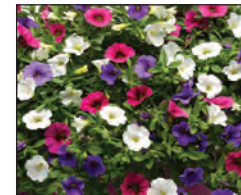

Treasure Chest

Twinkle Star

Walk On A Cloud

Who Knew Orleans

Wild Berry

Written in the Stars

Variety (Red = New!)	Component 1	Component 2	Component 3	Price
<b>Ayers Rock</b>	Calibrachoa MiniFamous Neo Orange Red Eye	Lobelia Magadi Electric Purple	Verbena Lascar Dark Red	1.256
<b>Ball Game</b>	Petunia Headliner Blue	Petunia Headliner Red	Petunia Headliner White	1.172
<b>Batting Eyes</b>	Calibrachoa MiniFamous Neo Coral + Red Eye	Calibrachoa MiniFamous Neo Orange + Red Eye	Calibrachoa MiniFamous Neo Yellow + Red Vein	1.172
<b>Berry Daring</b>	Calibrachoa MiniFamous Neo Purple	Calibrachoa MiniFamous Neo Salmon Pink + Eye	Calibrachoa MiniFamous Neo Violet + Eye	1.172
<b>Blueberry Parfait '19</b>	Bacopa Big Falls Pearl	Calibrachoa MiniFamous Neo Light Blue	Verbena Blues Light Pink + Eye	1.172
<b>Bolero</b>	Calibrachoa MiniFamous Compact Dark Blue	Calibrachoa MiniFamous Neo Deep Yellow	Calibrachoa MiniFamous Neo Vampire	1.172
<b>Brass Band</b>	Calibrachoa MiniFamous Neo Deep Yellow	Calibrachoa MiniFamous Neo Vampire		0.919
<b>Cajun Flare</b>	Bidens Namid Early Yellow	Petunia Headliner Violet Dark Eye	Verbena Lascar Burgundy	1.256