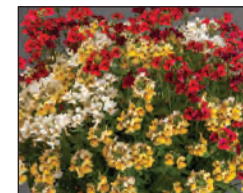

MULT-ABLES™

VEGETATIVE ANNUALS 🌞 🌱 🌿 🏡

1.75 in. across x 1.75 in. deep cell

Mixis™ 50 cells sold as 50

- **Royalties:** All Royalties are included in price
- **Tags:** Tags are not supplied by Gro 'n Sell.
- **Availability:** 11/5/18 thru 5/17/19 (wk 45 - wk 20). Please contact us for other dates
- **Lead Time:** 7 weeks
- **Minimum Order:** 50 per variety; shipped 3 trays to a box

Hey Day