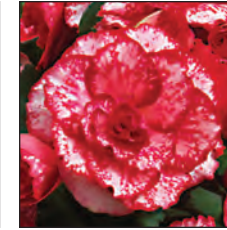

Begonia Picotee *Flamenco*

Begonia Picotee *White/Red*

Begonia Ruffles *Orange*

Begonia Ruffles *Pink*

Begonia Ruffles *Red*

Begonia Ruffles *Yellow*

- Superior value and plant performance with strong stems, great blooms, disease resistance and beautiful color combinations
- True double flowers with up to 10 rows of petals reaching 5 to 7 in. across
- Fewer liners needed to fill containers due to twice as many flower stalks per plant
- Grown in large octagonal 50 cell tray (1-3/4 in. across x 1-5/8 in. deep cell)
- HID lighting and long days for bud initiation and compact growth
- PGR applications made per northern grower rates
- Transplant liners with the leaf tips pointing away from the center of the pot to orient blooms correctly
- Use 1 liner per 6 - 8 in. pot, 2 - 3 liners per 10 -12 in. container
- Tags will be shipped with plants - requests for no tags must be made at time of ordering.
- Finish Time: 6 - 8 weeks after transplant
- NOTE: Availability will be subject to seed harvest.
- **Ship dates:** Wks 7, 9, 11, 13, 15 & 17