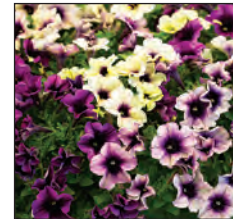

MULT-ABLES™

VEGETATIVE ANNUALS

1.75 in. across x 1.75 in. deep cell

Twilight

Variety (Red = New!)	Component 1	Component 2	Component 3	Price
Banana Daiquiri	Calibrachoa Celebration Banana	Lobularia Sweetness Yellow	Verbena Estrella White	1.266
Banana Split	Calibrachoa Celebration Banana	Petunia Perfectunia Sun	Verbena Estrella White	1.240
Belle Bouquet	Lobelia Hot Bavaria	Petunia Perfectunia Magma Red	Verbena Estrella White	1.240
Berry Naughty	Lobularia Sweetness Yellow	Petunia Crazytunia Blackberry Cheesecake	Scaevola Scalora Suntastic Imp.	1.468
Capri	Calibrachoa Calitastic Gold	Calibrachoa Calitastic Red Lips	Calibrachoa Calitastic White	1.106
Cesar	Calibrachoa Calibasket Sangria	Petunia Perfectunia Curacao	Scaevola Scalora Amethyst	1.266
Cleopatra	Calibrachoa Calibasket Sangria	Petunia Perfectunia Curacao	Verbena Estrella Dark Purple	1.240
Coat Azure	Lobelia Star Blue Star	Petunia Crazytunia Black Mamba	Verbena Estrella White	1.332
Cocktail Mix	Verbena Estrella Merlot	Verbena Estrella Peach	Verbena Estrella Red	1.106
Coral Reef Mix	Portulaca ColorBlast Grenadine	Portulaca ColorBlast Limon	Portulaca ColorBlast Tangerine	1.273
Do You Lilac It?	Petunia Perfectunia White	Stachys Lilac Falls	Verbena Estrella Dark Purple	1.332
Epic Mix	Bacopa Epic Blue	Bacopa Epic Pink	Bacopa Epic White	0.825
Fairytales	Calibrachoa Chameleon Lavender Sorbet Imp.	Calibrachoa Chameleon Pink Diamond		1.018
Fire Woman	Bidens Giant Sun Louis	Calibrachoa Celebration Mandarin	Petunia Perfectunia Magma Red	1.183
Hurricane™ Mix	Verbena Hurricane Blue	Verbena Hurricane Pink	Verbena Hurricane Red	1.106