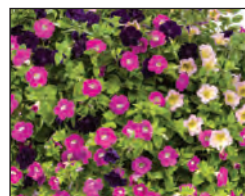

Summer Sizzler