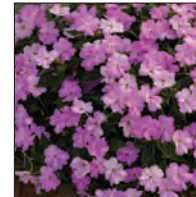

SunPatiens®
Vigorous Orchid