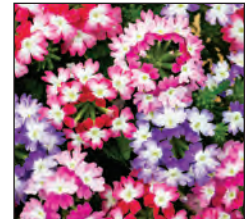

Hurricane™ Mix