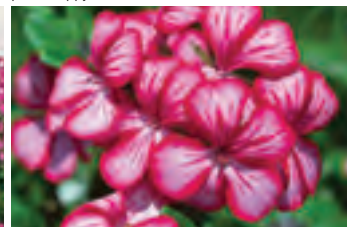

pac® Happy Face® Mex