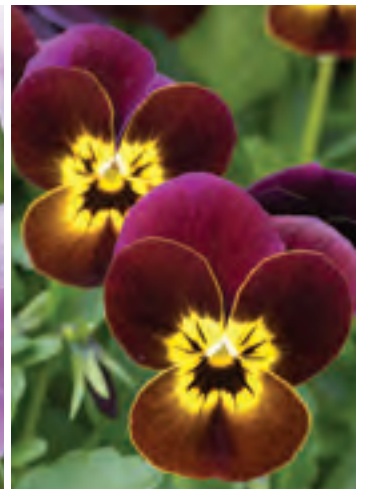

Vibrante F1 Ruby & Gold