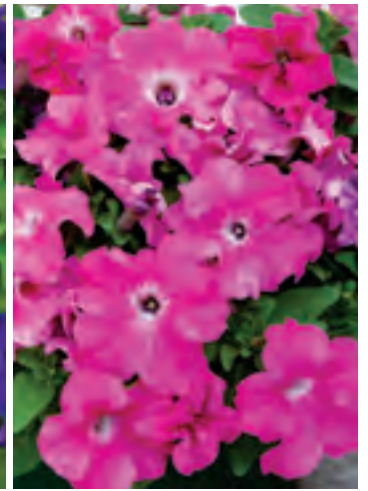

Espresso Grande Pink