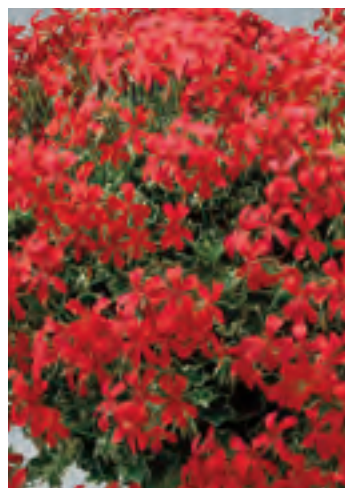

GERANIUM IVY LEAF - SINGLE FLOWERED

Pelargonium peltatum

VARIETY	TRAY SIZE	COUNT	DELIVERY (Weeks)
Evka Red	P84	83	6, 9-17
Ville de Dresden	P84	83	6, 9-17
Happy Face All	P84	83	6, 9-17
Decora All	P84	83	6, 9-17

Variegated Ivy Leaf Pac®

- > Grey green/white variegation
- > Contrasting red flowers
- > Compact branching habit

Variety	Colour	Flowering	Growth
Evka Red	Red	V Early	Compact

Pac® Ville de Dresden

- > Profuse flowering
- > Dark foliage
- > For baskets and window boxes

Variety	Colour	Flowering	Growth
Ville de Dresden	White	Med Early	Strong

Pac® Happy Face®

- > Large single flowers
- > Vigorous well branching plants
- > Short internodes ensure a compact tidy habit
- > Height: 15cm

Variety	Colour	Flowering	Growth
Dark Red	Dark Red	Early	Moderate
Lilac	Lilac	Early	Moderate
Magenta	Magenta	Early	Moderate
Mex	White with red Picotte	Early	Moderate
White	White	Early	Moderate

Decora

- > Traditional continental varieties
- > For baskets and window boxes

Variety	Colour	Flowering	Growth
Lilac	Lilac	Early	Moderate
Red	Red	Early	Moderate
Rose	Rose	Early	Moderate

pac® Evka Red