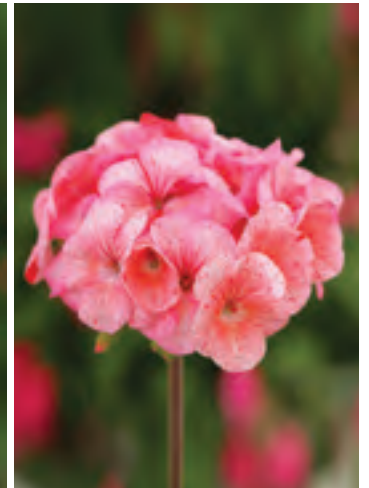

Horizon F1 Raspberry Ripple