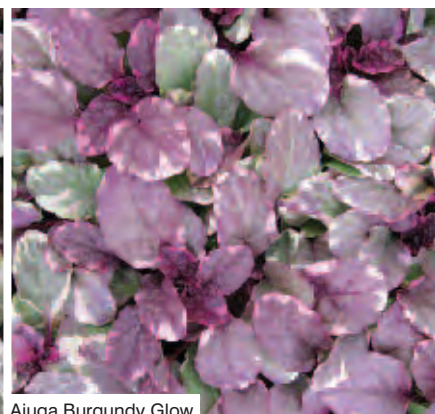

Ajuga Burgundy Glow

AJUGA BURGUNDY GLOW 🦋

- Cream, pink and green foliage, blue flowers in spring, spreading