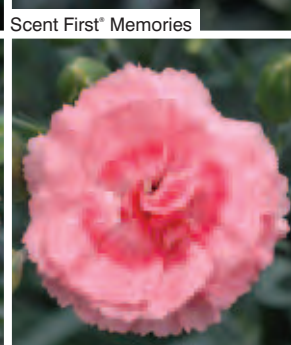

Scent First® Romance