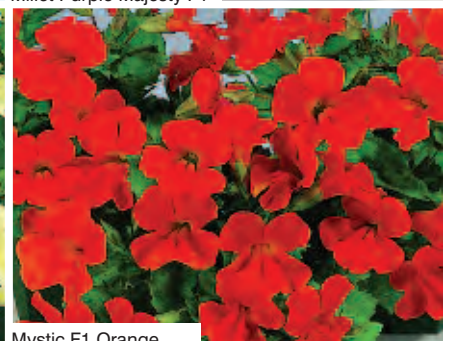

- Showy foliage plant from seed
- Elegant purple / bronze leaves topped by bullrush like seed heads
- Height: Up to 150cm

Mystic F1 Ivory

Mystic F1 Orange

MIMULUS

Mimulus hybridus

Variety	Tray Size	Count	Delivery
Mystic Mix Cream with Spots Sherry Trifle	P480	475	Wks 7-21
Mystic other colours	P480	475	Wks 8,10,12,14,16,18,20