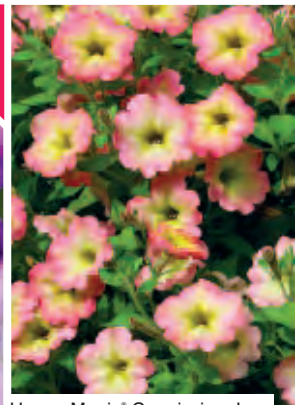

Crazytunia® Mandeville

Crazytunia® Moonstruck

HAPPY MAGIC® Included

- Novelty colours for extra sales appeal
- Semi-trailing habit
- Ideal for hanging baskets or patio containers

Cremissimo Imp

Crazytunia® Purple Storm