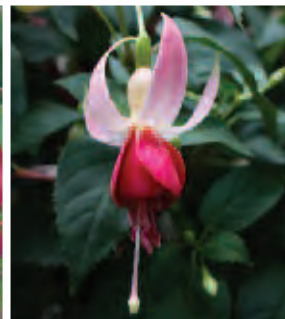

Celia Smedley