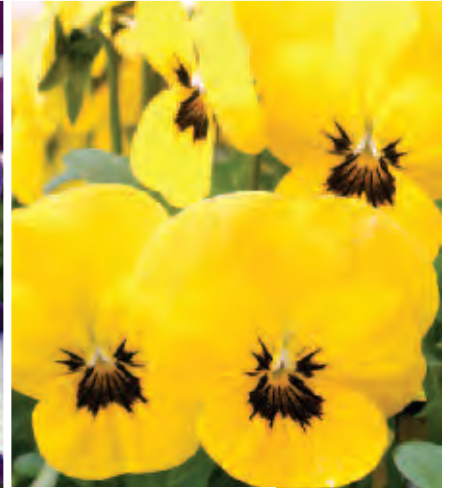

Vibrante F1 Yellow Blotch Imp.