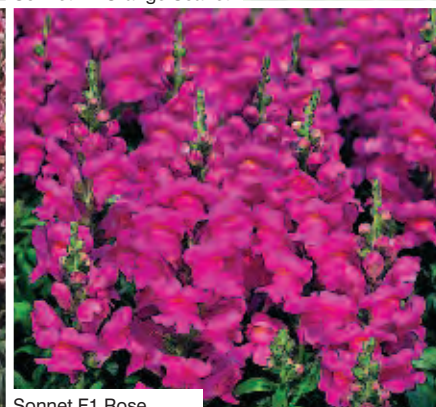

Sonnet F1 Rose