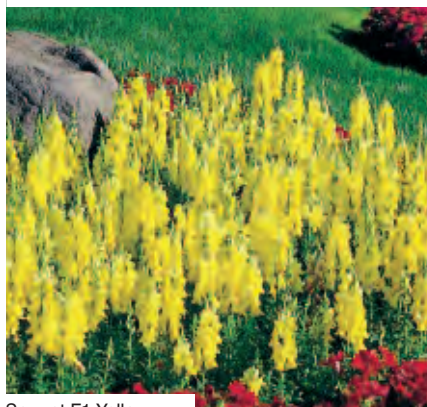

Sonnet F1 Yellow