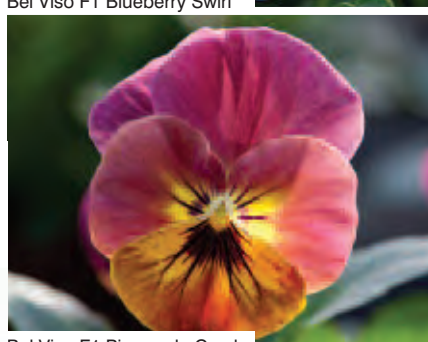

Bel Viso F1 Pineapple Crush