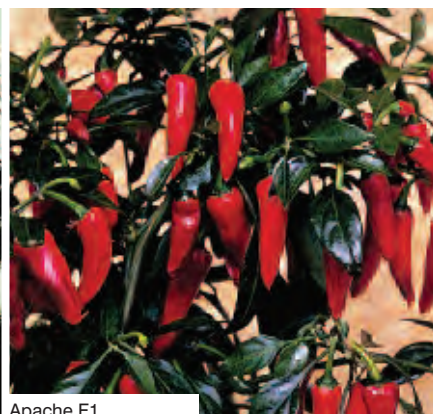

AUBERGINE

Variety	Tray Size	Count	Delivery
Aubergine	P144	143	Wks 9-17

MONEY MAKER F1

- Early maturing variety
- Dark fruits

Apache F1

CAPSICUM

Variety	Tray Size	Count	Delivery
Capsicum All	P144	143	Wks 9-17

Chilli Pepper

APACHE F1

- Compact bushy habit
- Fruit are green turning red
- Hot 80,000 shu

BASKET OF FIRE F1

- Purple, cream, orange and red fruit
- Semi trailing, cool tolerant
- Hot 80,000 shu

CHENZO F1

- Neat domed habit, cool tolerant
- Black to red fruits
- Medium 45,000 shu

ORANGE SPICE F1 **NEW**

- Compact arching habit
- Green to orange fruits
- Medium 40,000 shu

shu = Scoville Heat Unit

Sweet Pepper

BELLBOY F1

- Green to red fruits
- Thick walled with crisp flesh
- TMV resistant

REDSKIN F1

- Compact sweet pepper
- Green to red fruits

CUCUMBER

Variety	Tray Size	Count	Delivery
Cucumber	P104	103	Wks 11-17

PETICUE

- A compact short vining/bush variety suitable for indoor or outdoor use