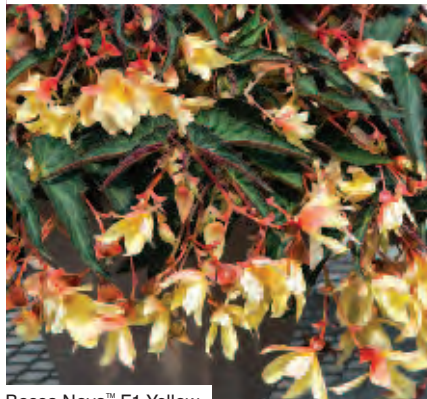

Bossa Nova™ F1 Yellow