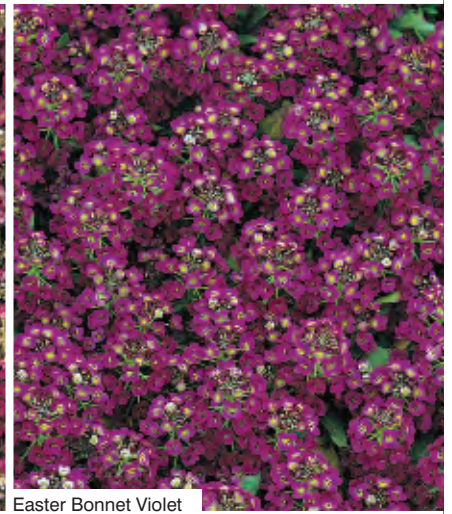

Easter Bonnet Violet

ANTIRRHINUM

Antirrhinum majus

Variety	Tray Size	Count	Delivery
Candy Showers	P144	143	Wks 7,9,11,13,15

CANDY SHOWERS F1

- Tidy trailing habit
- Ideal for hanging baskets or ground cover
- New flowers develop from the centre of the plant and along the stems
- Height: 10cm

Mix