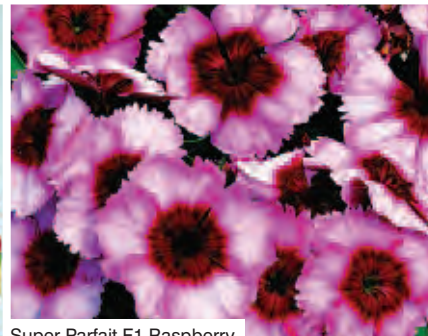

KISS F1

- Compact habit and basal branching
- Suitable for pack or pot
- Frosty mix has silver grey foliage
- Height: 20cm

Flame Mix

Frosty Mix

Mix

Diablo Mix

Figaro Mix

Super Parfait F1 Raspberry