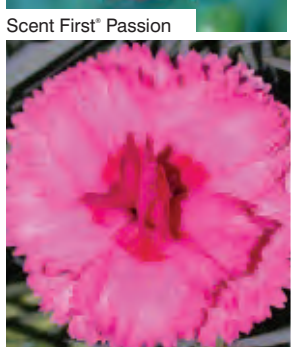

Scent First® Sugar Plum

Scent First® Slap'n'tickle