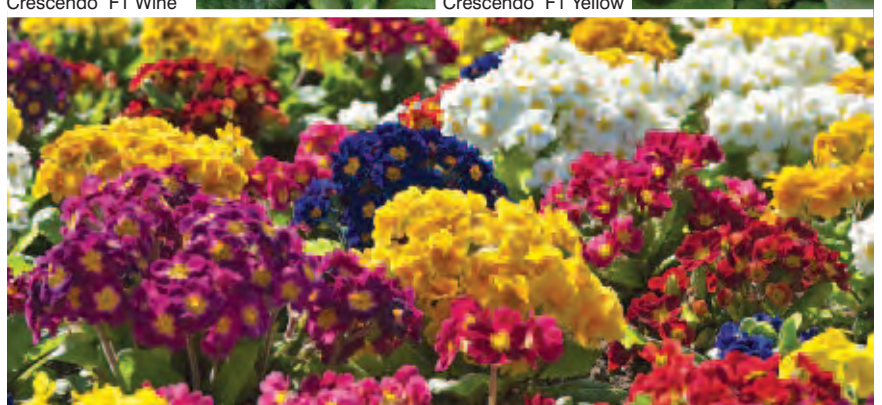

Crescendo® F1 Mix

Primula
production
planner –
see page 112