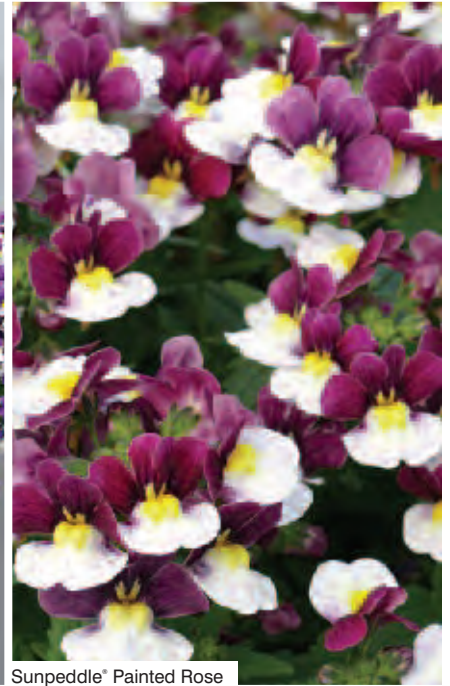

Sunpeddle® Painted Rose