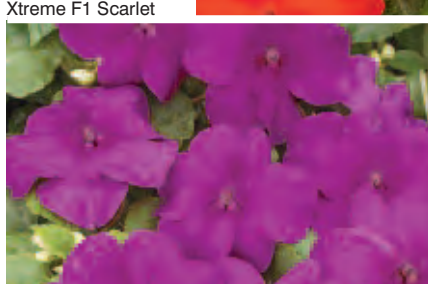

Xtreme F1 White

Xtreme F1 Violet