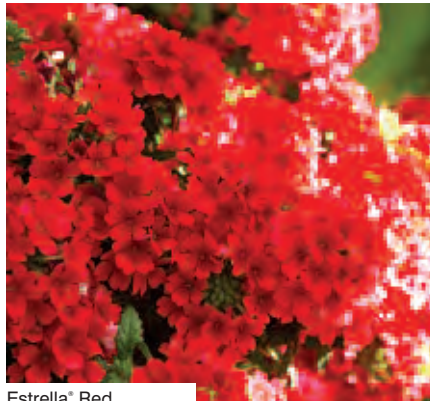

Estrella* Red