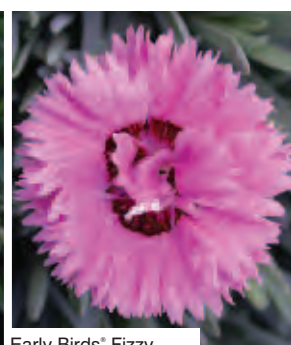

Early Birds® Fizzy