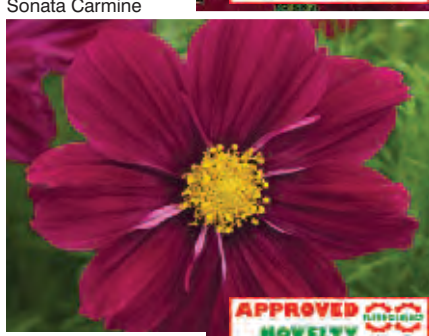

Sonata Purple Shades