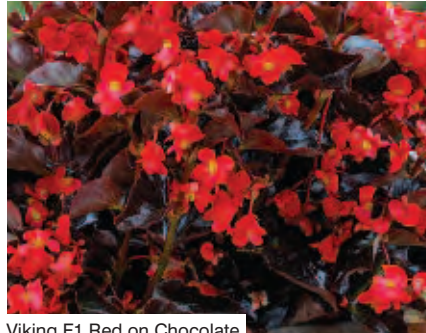

Viking F1 Red on Chocolate