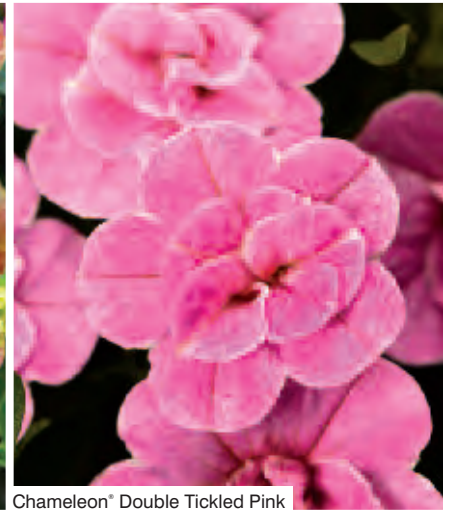

CALIBRACHOA

Calibrachoa hybrids

Variety	Tray Size	Count	Delivery
Candy Shop™ Chameleon®	P144	144	Wks 7-18

CANDY SHOP™ Included

- Starburst, bright bicolour flowers
- Mounded / Semi-trailing
- Early flowering
- Height: 20 - 30cm

Candy Crush
Grape Splash Imp. **NEW**

CHAMELEON® Included

- Flowers change colour as the plant ages
- Unique colours

Atomic Orange
Blueberry Scone
Double Pink Yellow
Double Tickled Pink
Sunshine Berry