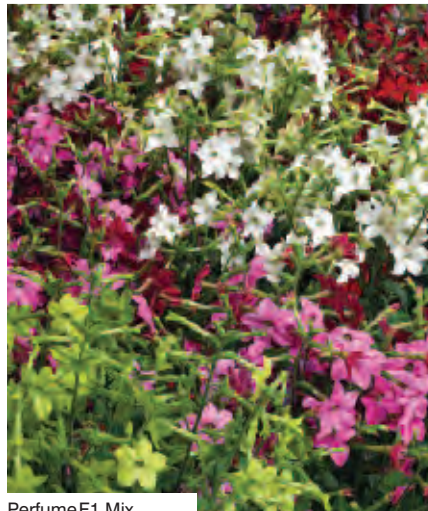

Perfume F1 Mix

For Pansies see
pages 95-101