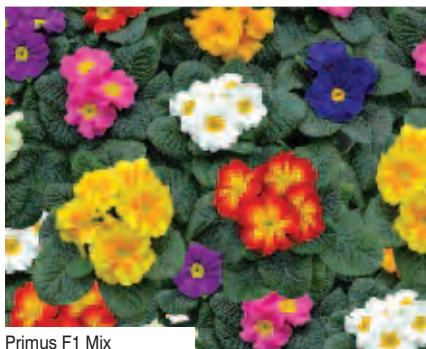

Primus F1 Mix