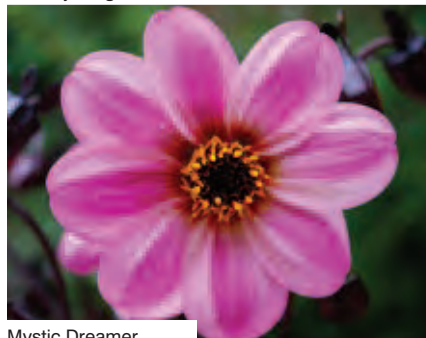

- Popular variety
- Intense flower colour.
- Height: 60cm

DREAMY™ Included

- Compact dark leaf series
- Height: 40cm

Lips
Nights

Bishop of Llandaff

Dreamy™ Lips

MOONFIRE Extra

- Tall dark leaf variety
- Height: 80cm

Dreamy™ Nights

Moonfire

MYSTIC Included

- Tall dark leaf variety
- Height: 80cm

Dreamer
Illusion

Mystic Dreamer

Mystic Illusion

DIASCIA