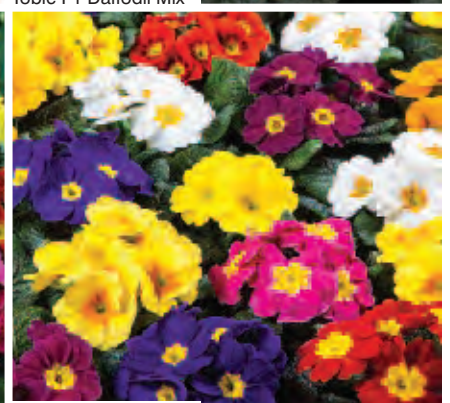

Last Dance Mix

Genetically Compact

Reducing the need to use expensive growth regulators, genetically compact varieties help keep growing costs under control, and provide environmental benefits.