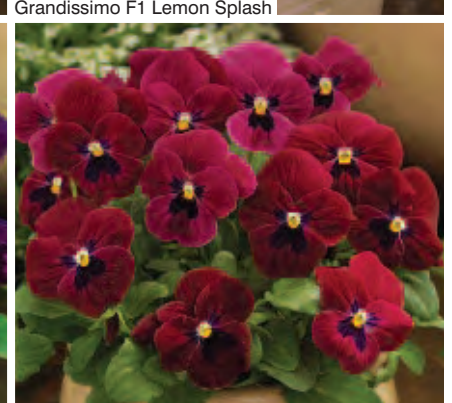

Grandissimo F1 Rose with Blotch