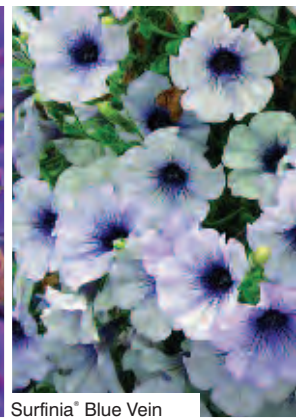

Surfinia® Blue Vein