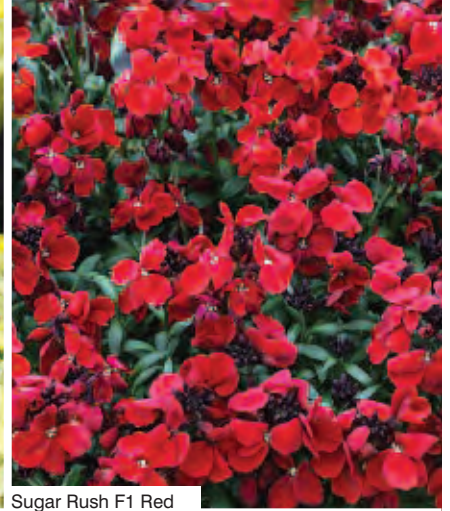

Sugar Rush F1 Red