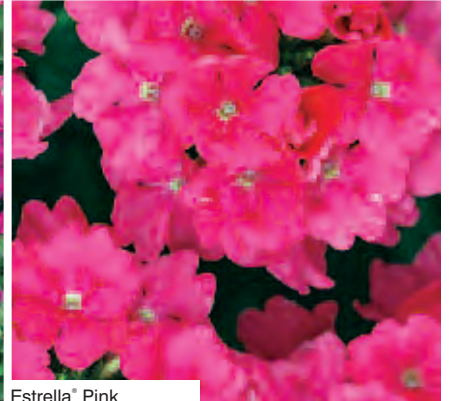

Estrella* Pink

VERBENA

Verbena hybrida

Variety	Tray Size	Count	Delivery
Verbena All	P144	144	Wks 6-18

ESTRELLA® PVP   Included

- Semi-trailing habit
- Good garden performance
- High mildew tolerance
- Height: 30cm