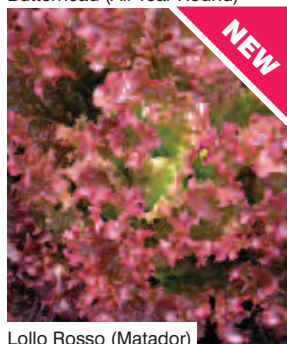

Lollo Rosso (Matador)