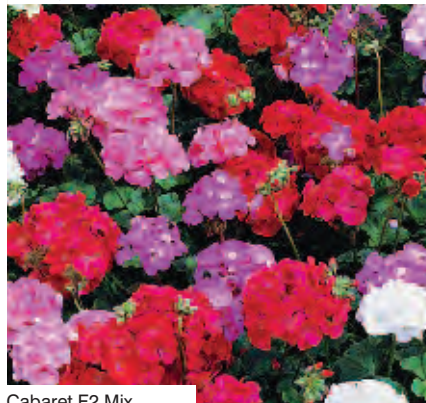

Cabaret F2 Mix