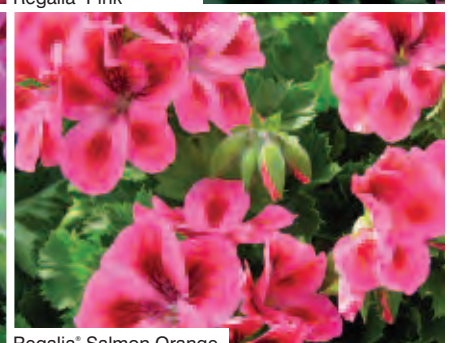

Regalia Salmon Orange