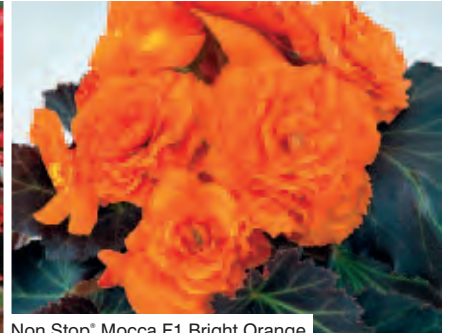

Non Stop® Mocca F1 Bright Orange

BEGONIA

Begonia tuberhybrida

Variety	Tray Size	Count	Delivery
Non Stop Mocca® Colours	P126	125	Wks 9 -17
Non Stop® Mocca Mix	P126	125	Wks 9-19

NON STOP® MOCCA F1

- Dark chocolate foliage
- Contrasting bright double flowers
- Height: 20cm

Bright Orange
Cherry
Deep Orange
Pink Shades
Scarlet
Yellow
White Imp.
Mix