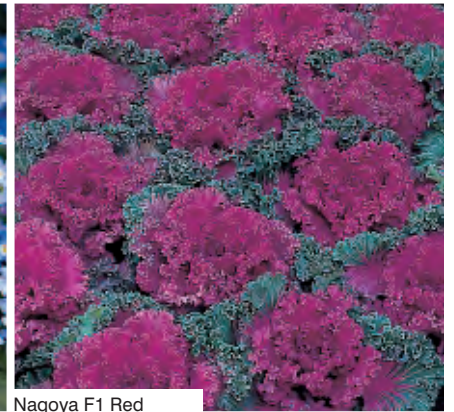

Snowsylva

Nagoya F1 Red

ORNAMENTAL BRASSICA

Brassica oleracea

Variety	Tray Size	Count	Delivery
Nagoya All	P360	355	Wks 29-34

NAGOYA F1

- Fringed leaf Kale
- Compact and well branched
- Good colour range
- Reliable pack and garden performer
- Height: 20-25cm

Red
Rose
White
Mix