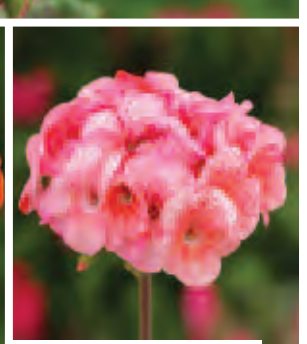

Horizon F1 Raspberry Ripple