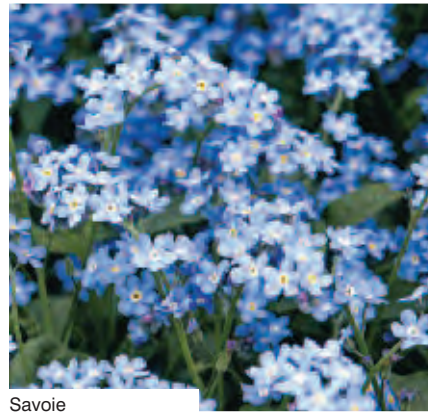

Rosylva

SAVOIE

- Opportunity for impulse colour sales
- Flowering Autumn and early Spring
- Height: 15cm

Savoie