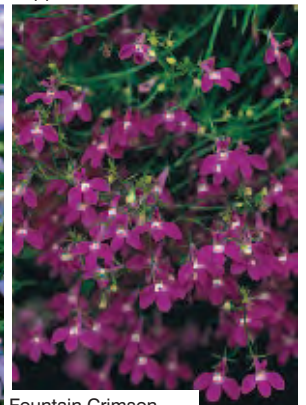

Fountain Crimson