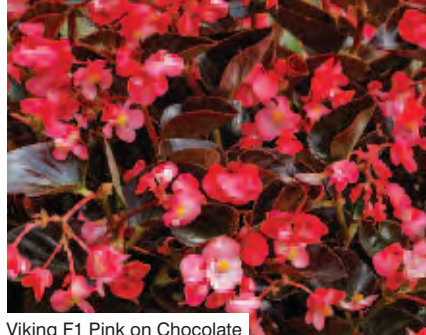

Big® F1 Red Bronze Leaf

Big® F1 Rose Bronze Leaf

Viking F1 Pink on Chocolate

BIG® F1

- Ultimate Begonia for tubs, hanging baskets and landscape
- Large 8cm flowers are held above a vigorous well branched plant
- Height: Up to 80cm