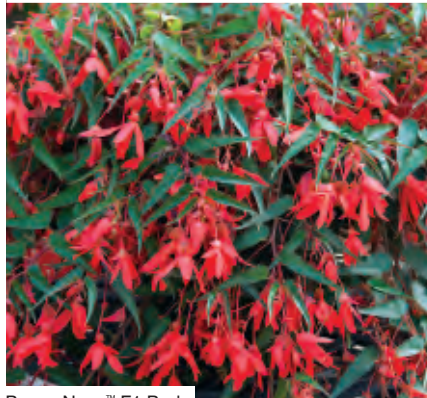

Bossa Nova™ F1 Red