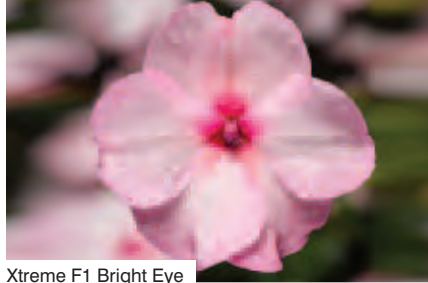

Xtreme F1 Bright Eye