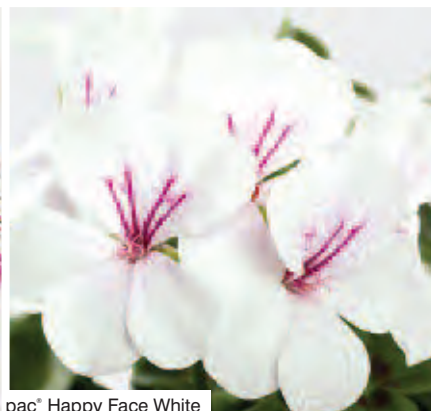

pac® Happy Face White

DECORA

- Traditional continental varieties
- For baskets and window boxes

Variety	Colour	Flowering	Growth
Lilac	Lilac	Early	Moderate
Red	Red	Early	Moderate
Rose	Rose	Early	Moderate