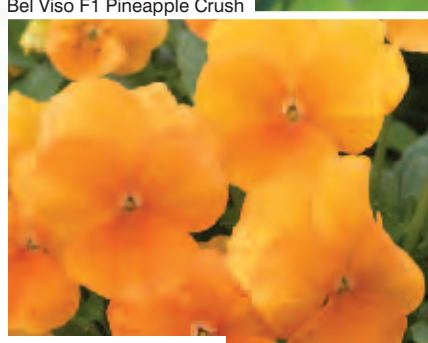

Perfetto F1 Deep Orange

Perfetto F1 Purple Face

VIOLA

Viola cornuta

Variety	Tray Size	Count	Delivery
Penny Colours	P480	475	Wks 2,5,7,9, 11,13,27-37, 39,41
Tiger Eye	P480	475	Wks 27-37, 39,41

PENNY F1

- Uniform compact plant habit
- Good all round performance
- Ideal for pots and packs
- Height: 20cm