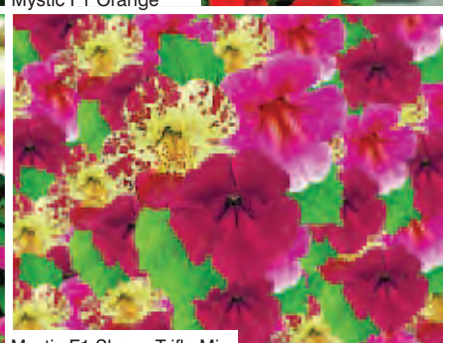

Mystic F1 Sherry Trifle Mix