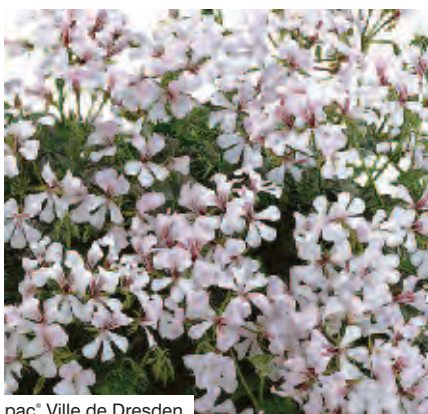

GERANIUM IVY LEAF - SINGLE FLOWERED

Pelargonium peltatum

Variety	Tray Size	Count	Delivery
Ville de Dresden Happy Face All Decora All	P84	83	Wks 6-18

PAC® **paic®**

- Profuse flowering
- Dark foliage
- For baskets and window boxes

Variety	Colour	Flowering	Growth
Ville de Dresden	White	Med Early	Strong

pac® Ville de Dresden