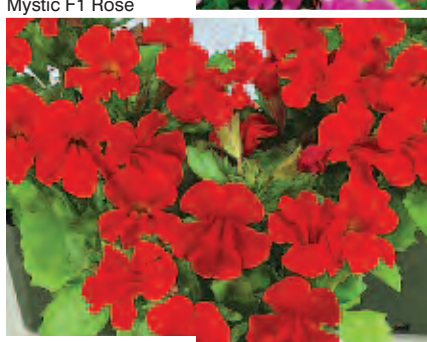

Mystic F1 Scarlet