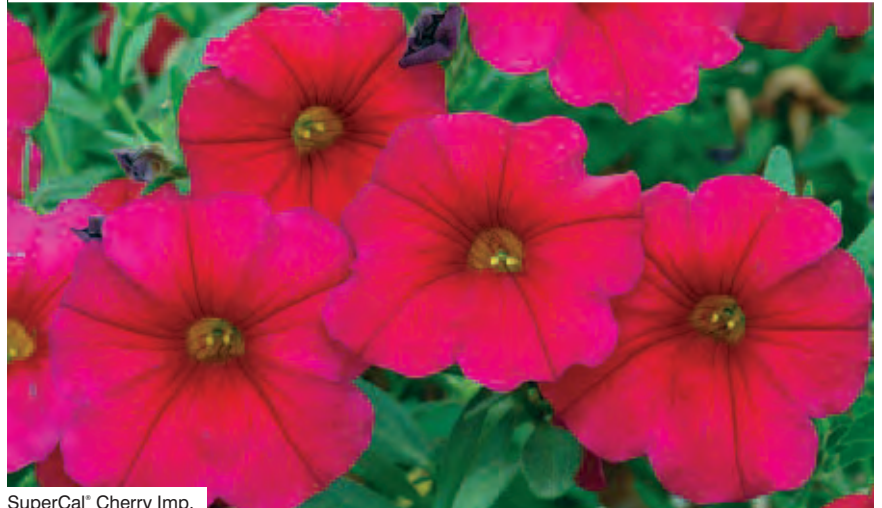

SuperCal® Cherry Imp.