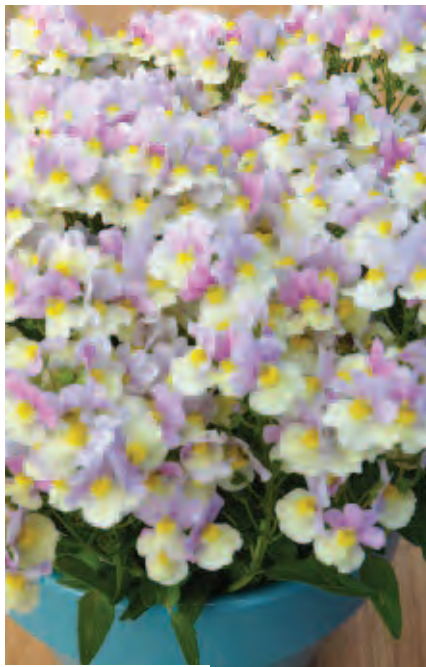

NEMESIA

Nemesia hybrida

Variety	Tray Size	Count	Delivery
Nemesia All	P144	144	Wks 6-18

EASTER BONNET PVP 👑 📌 Included

- Fragrant bicolour blooms
- Compact habit
- Height: 25cm

FRAMBOISE PVP 👑 📌 Included

- Large, rich raspberry-pink flowers with dark eye
- Height: 30cm

LADY PENELOPE PVP 👑 📌 Included

- Pretty salmon / white bicolour
- Fragrant
- Height: 30cm

MIRABELLE PVP 👑 📌 Included

- Striking lilac-blue flowers
- Height: 30cm

MYRTILLE PVP 👑 📌 Included

- Large, dark inky-blue flowers with dark eye
- Height: 30cm

WISLEY VANILLA PVP 👑 📌 Included

- Blush white flowers with a rich vanilla scent
- Height: 30cm

Nemesia Easter Bonnet