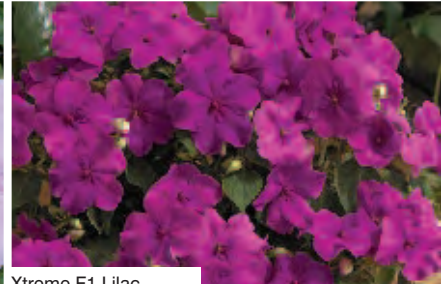

Xtreme F1 Lilac