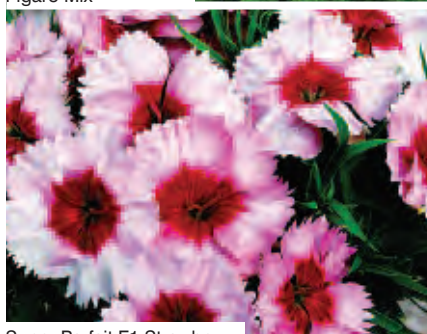

KISS F1

- Compact habit and basal branching
- Suitable for pack or pot
- Frosty mix has silver grey foliage
- Height: 20cm

Flame Mix

Frosty Mix

Mix

Diablo Mix

Figaro Mix

Super Parfait F1 Raspberry