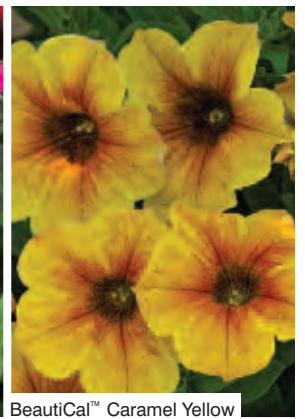

BeautiCal™ Caramel Yellow