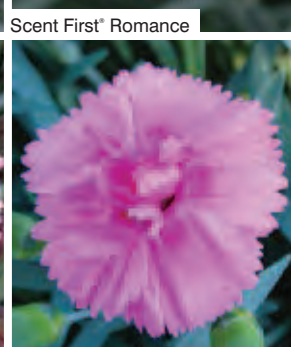

Scent First® Tickled Pink