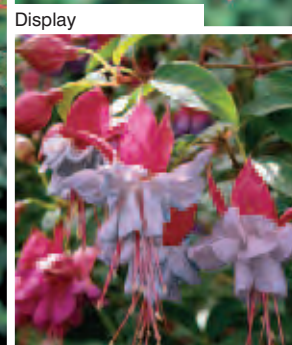

Display

Heidi Ann