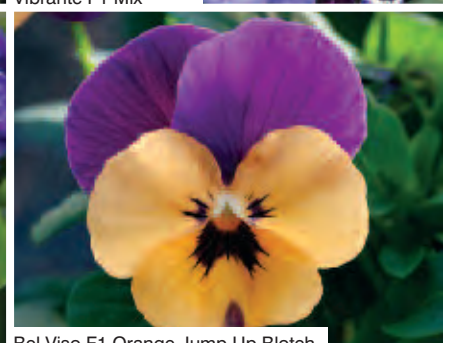

Bel Viso F1 Orange Jump Up Blotch