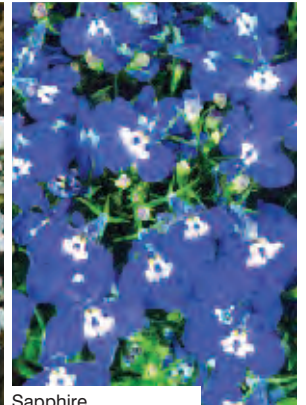

ISOTOMA

Laurentia axillaris

Variety	Tray Size	Count	Delivery
Avant-garde	P144	143	Wks 9-19

AVANT-GARDE F1

- First F1 hybrid
- Ideal for pots and patio containers
- Height: 30cm

Blue

LOBELIA

Lobelia erinus

Variety	Tray Size	Count	Delivery
Bush All Trailing All	P480	475	Wks 7-21

- All our Lobelia seed is treated against altemaria
- Routine fungicide treatment is recommended during production

BUSH

- Height: 10-15cm

Cambridge Blue
Crystal Palace
Mrs Clibran
Rosamund
String of Pearls
White Lady

TRAILING

Sapphire

Fountain Series

Blue
Crimson
Lilac
White
Mix

Sapphire

Larger flowered
Isotoma
Pop N Fizz®
see page 76