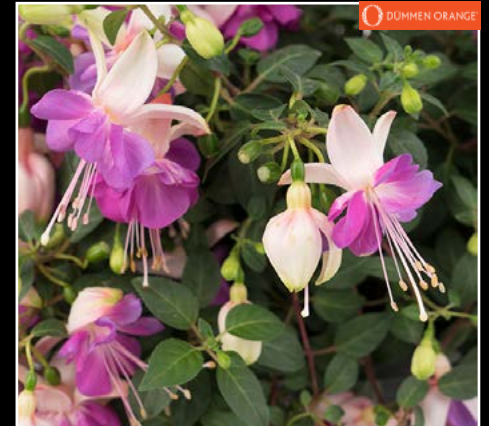

Felicia ☀️ | 51 Tray | 🌱 Upright | H: 8-12"

Fern ☁️ | 18 Tray

Fuchsia Aretes ☀️☁️ | 51 Tray | 🌱 Semi-Trailing | W: 18-24" | 🍊 DUMMEN ORANGE

Fuchsia Aretes Upright ☀️☁️ | 51 Tray | 🌱 Semi-Upright | H: 12-18"

Rio Grande