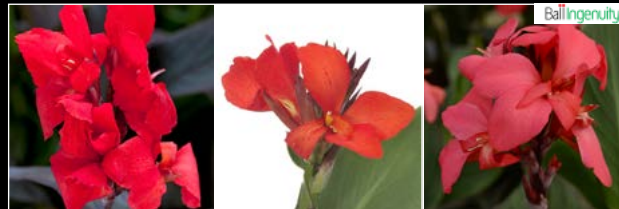

Canna Cannova Sunset
36 Tray **BEST SELLER**

12: Bronze Scarlet   12: Scarlet   12: Rose