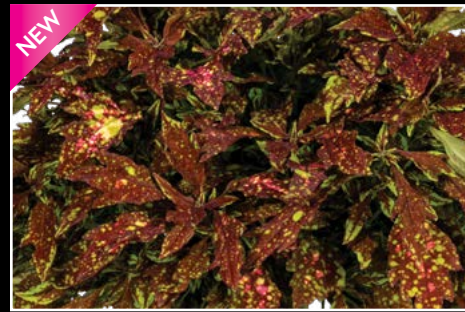

Cleome Clementine ☀️ | 51 Tray | 🌱 Upright | H: 18-20" | GREEN FUSE

Blush

Pink

Violet

Fishnet Stockings
Upright | H: 24-26"

Kingswood Torch
Upright | H: 36-42"

Le Freak
Upright | H: 18-24"

Peters Wonder
Upright | H: 18-24"