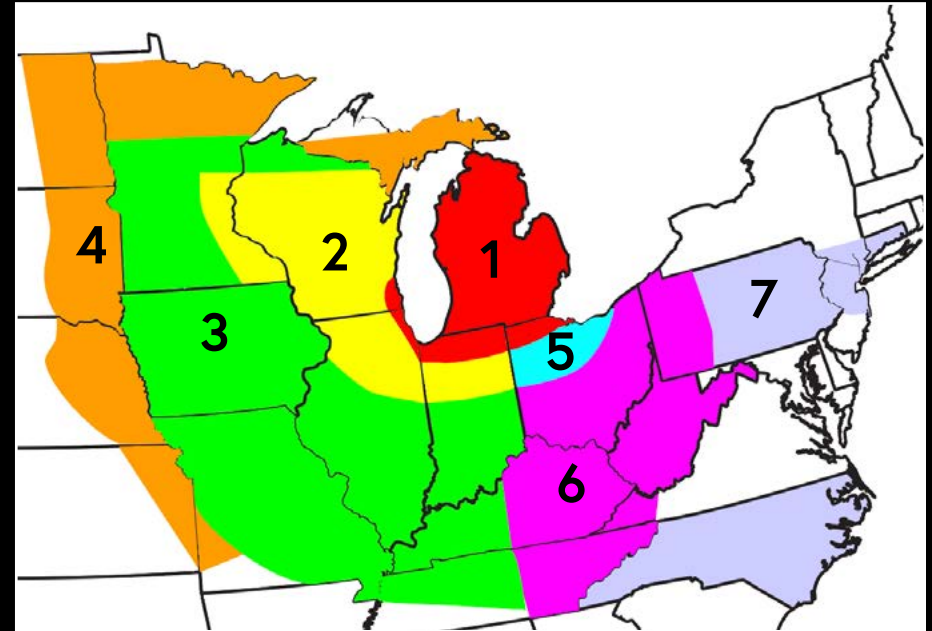

- Zone 1:** Every Week, 24 trays minimum
- Zone 2:** Weeks 4-14, 48 trays minimum
- Zone 3:** Even Weeks, 60 trays minimum
- Zone 4:** Even Weeks, 100 trays minimum
- Zone 5:** Odd Weeks, 48 trays minimum
- Zone 6:** Odd Weeks, 60 trays minimum
- Zone 7:** Odd Weeks, 100 trays minimum