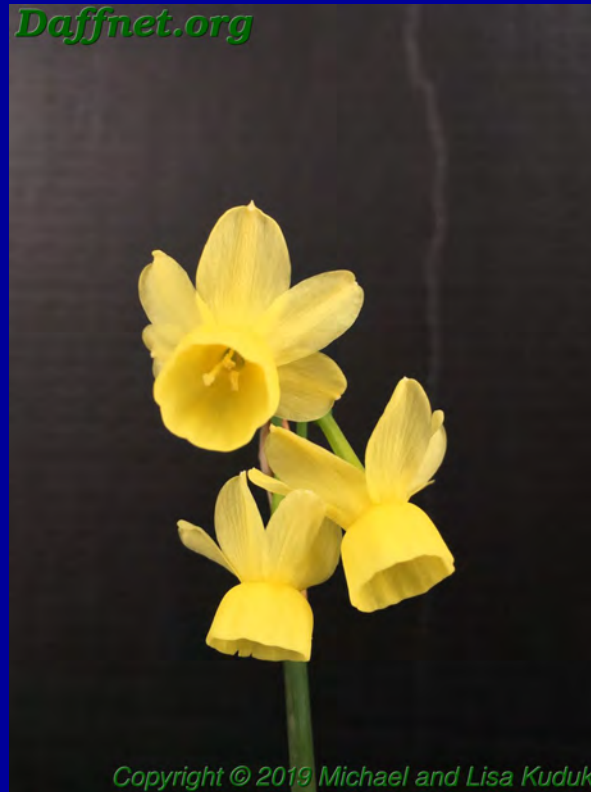

Mini Gold Ribbon

Alexandria VA

'Angel's Whisper' 5Y-Y exhibited by Bob and Lina Huesmannn