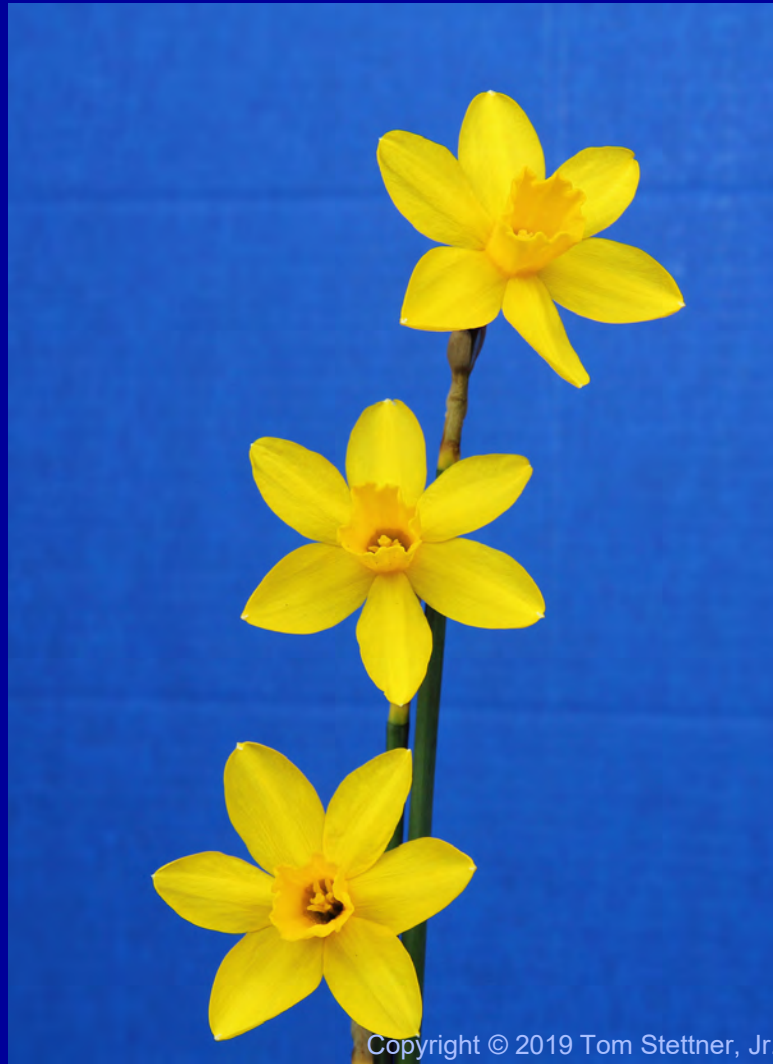

Historic 3-Stem Ribbon

Winchester KY

'Sweetness'
7Y-Y (1939)
exhibited by
Carolyn
Cutshall

Copyright © 2019 Tom Stettner, Jr.