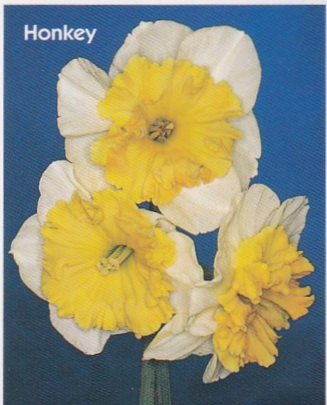

EXCLUSIVE DECORATIVE DAFFODILS

A special collection of the latest modern varieties. Stunning and unusual, they will create a special display for you next Spring!

APRICOT FRILLED: 2 W ..0

Spectacular, eye-catching flower; the open, heavily ruffled and pleated crown of rich cream and apricot orange forms a striking semi-double pom-pom; large white petals. Mid-late.

.....12 for $35.00; 5 for $16.25; 3 for $9.95; $3.50

BERLIN: 2 Y YYO

A most striking decorative bloom; beautiful deep gold flat crown edged with spectacular frilled pleats and swirls of brilliant orange; round yellow perianth. Late.

.....12 for $46.00; 5 for $21.25; 3 for $12.95; $4.60

MODERN ART: 2 Y ..O

A large, eye-catching decorative. The round, soft lemon yellow petals contrast beautifully with the magnificent, brilliant orange, heavily ruffled, pleated crown. Late.

.....12 for $35.00; 5 for $16.25; 3 for $9.95; $3.50

HONKEY: 2 W ..O

Huge decorative bloom; the prominent, open flat creamy orange-yellow crown is heavily frilled at the edge; broad, creamy white petals. Mid.

.....12 for $35.00; 5 for $16.25; 3 for $9.95; $3.50

DECORATIVE COLLECTION

12 bulbs...3 of each...$39.95; 20 bulbs...5 of each...$64.95

Honkey