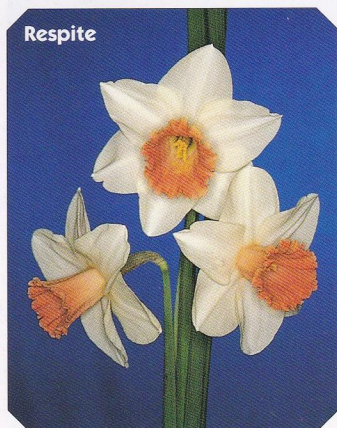

Respite

SOLO: 1 Y WWY

Enchanting bloom; long, slightly flared trumpet with a neat serrated edge, matures to an unusual lemon pink tone; sulphur yellow petals. Bred in Holland. Mid.

.....5 for $21.25; 3 for $12.95; $4.60