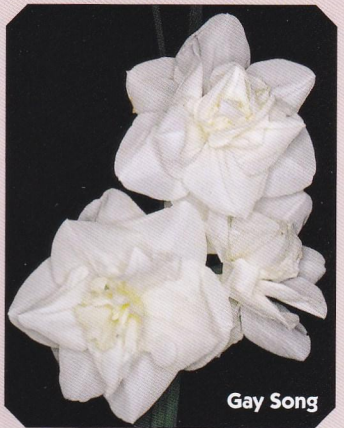

**Ocarino**

**OCARINO:** 4 Y..Y

Bright, golden-yellow petals; deeper gold inner petals. Late-very late.  
 .....12 for \$35.00; 5 for \$16.25;  
 3 for \$9.95; \$3.50

**LATE FLOWERING**

**MANLY:** 4 Y..O

An immense, striking full double bloom; masses of elegant layers of unusual creamy-yellow petals are highlighted with bright apricot-orange inner segments. Tall, strong stem. Late.  
 .....12 for \$35.00; 5 for \$16.25;  
 3 for \$9.95; \$3.50