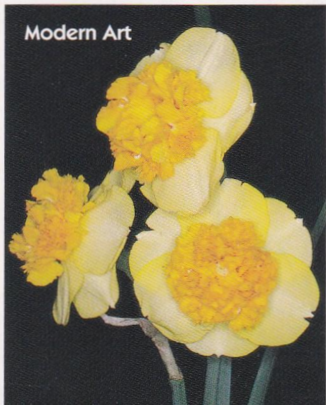

DECORATIVE COLLECTION

12 bulbs...3 of each...$39.95; 20 bulbs...5 of each...$64.95

Modern Art