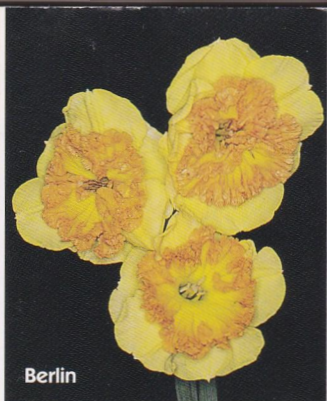

You will enjoy colourful and extensive indoor and garden displays, plus a huge variety of fresh cut flowers and potted bulbs.

**ADMISSION FREE**  
(Melway Map. 124 E-11)

Apricot Filled

Berlin