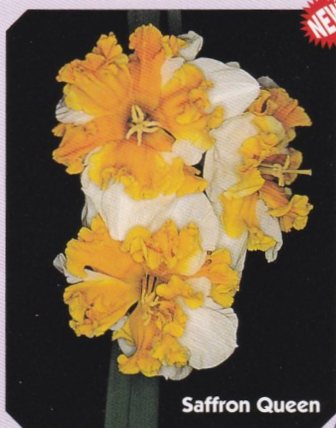

Saffron Queen

SAFFRON QUEEN: 11 W..O

Spectacular; large decorative ruffled split corona of bright persimmon orange. Mid.

.....5 for $29.95; 3 for $19.95; $6.95