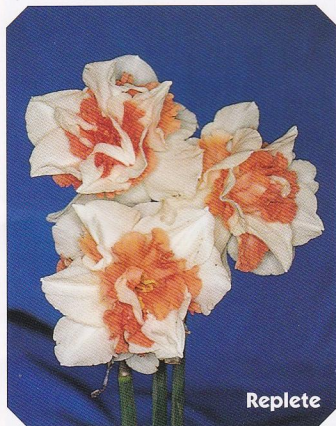

Replete

REPLETE: 4 W..P

A spectacular daffodil raised in the USA.; a very full double with pure white petals interspersed with masses of beautiful strawberry pink inner petaloids. Tall, strong stem. Vigorous. Mid.

.....3 for $41.75; $14.65