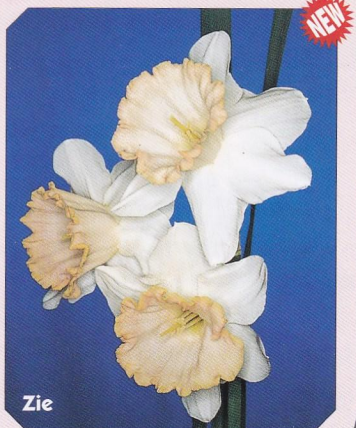

Zie

ZIE: 2 W ..P
Soft pink bowl cup with darker apricot pink scalloped edge. Late.
.....12 for $21.50; 5 for $9.95;
3 for $6.15; $2.15

STELLA: 2 W WWP
Stately; the large open, gently frilled cream cup is deeply banded with rich pink; broad flat white perianth. Tall. Mid-late.
.....12 for $27.50; 5 for $12.85;
3 for $7.85; $2.75