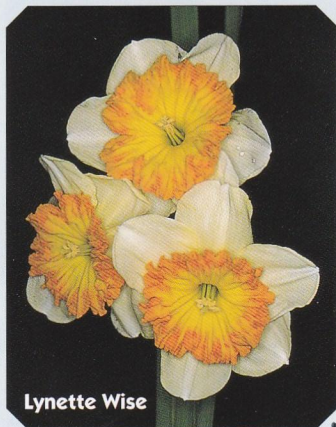

Lynette Wise

LYNETTE WISE: 2 W.YYO

Large, pleated open yellow crown; deeply edged bright orange. Early.

.....12 for $46.00; 5 for $21.25;
3 for $12.95; $4.60