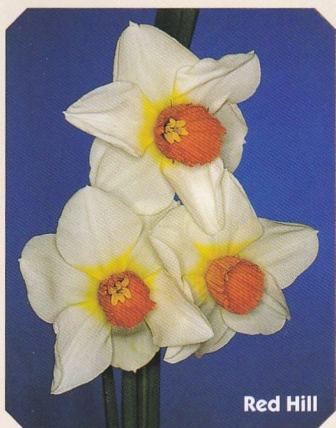

Red Hill

RED HILL: 2 W ..O
Striking, vivid orange-red bowl cup. Tall. Mid-late.
.....12 for $17.50; 5 for $7.95;
3 for $4.95

BRILLIANT LIGHTS: 2 W ..R
A large striking bloom; startling, pleated, flat cup of bright glowing orange-red, flat white petals. Tall, perfumed. Early.
.....12 for $21.50; 5 for $9.95;
3 for $6.15; $2.15