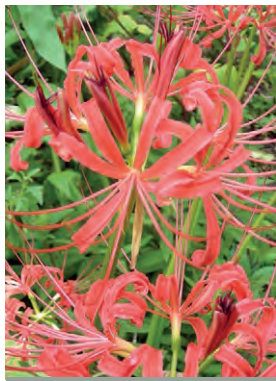

Flower Bulbs

Fall 2016

A note about flower height and bloom time

Flower Height

Choose tall varieties for the back of the bed and plant short ones in front. Or you can interplant tall and short varieties for two layers of color. Actual flower height may be influenced by local springtime temperatures and the amount of sunshine.

Spring Blooming Time

Flowerbulbs can bring your landscape up to three months of springtime color. By using the chart of blooming time with picture, you can plan for a sequence of bloom over many weeks or choose varieties which bloom at the same time for a great show of color.

Iris Imperator
18" Late

Iris White Perfection
18" Late

Leucojum Aestivum
16" Late

Lycoris Aurea
20-22" Fall

Lycoris Radiata
18" Fall

Muscari Armeniacum
8" Early

Scilla Campanulata Blue
10" Late

Ranunculus Mixed
16" Late