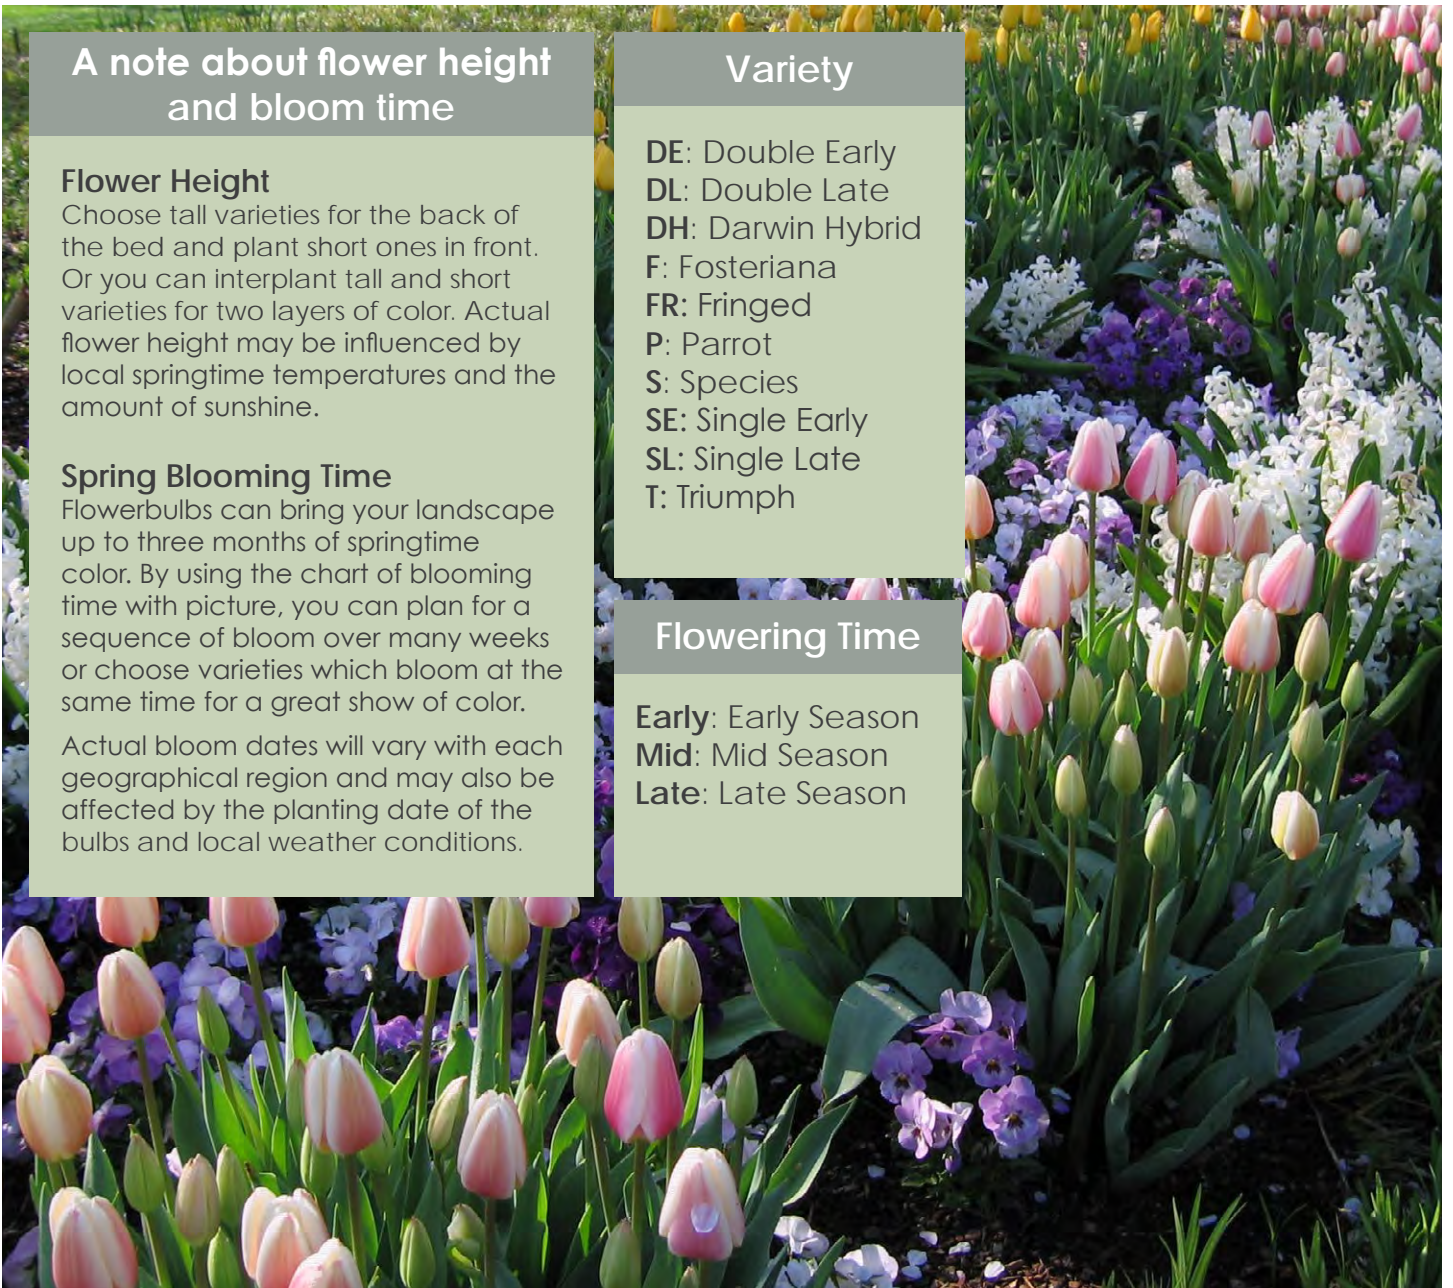

Flower Bulbs

Fall 2016

A note about flower height and bloom time

Flower Height

Choose tall varieties for the back of the bed and plant short ones in front. Or you can interplant tall and short varieties for two layers of color. Actual flower height may be influenced by local springtime temperatures and the amount of sunshine.

Spring Blooming Time

Flowerbulbs can bring your landscape up to three months of springtime color. By using the chart of blooming time with picture, you can plan for a sequence of bloom over many weeks or choose varieties which bloom at the same time for a great show of color.

Actual bloom dates will vary with each geographical region and may also be affected by the planting date of the bulbs and local weather conditions.

Variety

- DE: Double Early
- DL: Double Late
- DH: Darwin Hybrid
- F: Fosteriana
- FR: Fringed
- P: Parrot
- S: Species
- SE: Single Early
- SL: Single Late
- T: Triumph