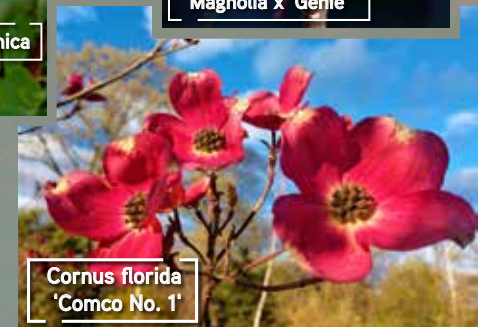

Stewartia pseudocamellia

Nyssa sylvatica 'Wildfire'

Magnolia x 'Genie'

Carpinus japonica

Cornus florida
'Comco No. 1'

Parrotia persica 'Red October'

TERMS AND CONDITIONS

Quantities, prices, and availability are subject to change; please call or email ahead for updated details at 203-8288-1026 or sales@brokenarrownursery.com. We have extensive Kalmia and Rhododendron offerings that may not be reflected here, so please inquire with us for specific availabilities.