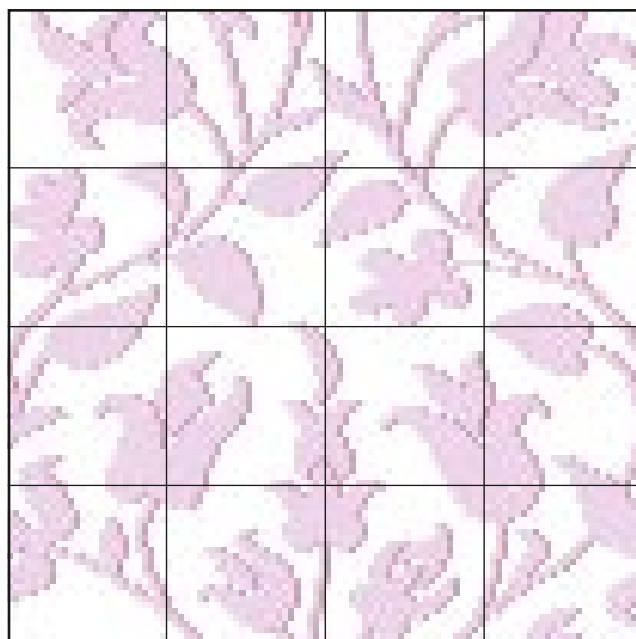

Chora

Courtesy by Geo Curcine

SICIS

Chora

Modular Elements

Sheet size 29,5x29,5 cm · 11 5/8"x11 5/8" · Tessera size 1x1 cm · 3/8"x3/8"

Pixel Items

CHO stripe 118 (1 sheet)
Colors: Liliium, Bargel, Tharsis,
Amethyst 1, Indaco 1