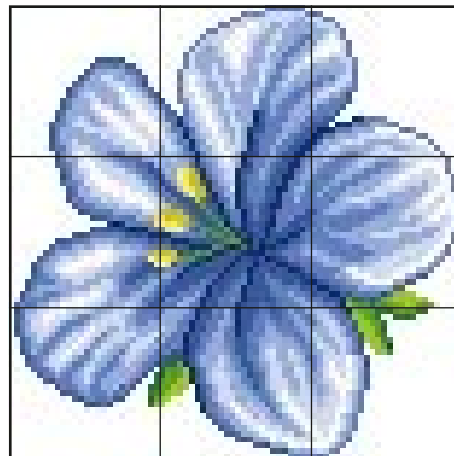

SICIS

Santorini

Modular Elements

Sheet size 29,5x29,5 cm · 11 5/8"x11 5/8" · Tessera size 1x1 cm · 3/8"x3/8"

SAN stripe 133 (1 sheet)
Colors: White, Aluminium, Periwinkle, Athena

SAN field A (4x4 sheets) 118 x118 cm · 46 1/2"x46 1/2" · Colors: Cloudwhite, Aluminium, Titanium 1