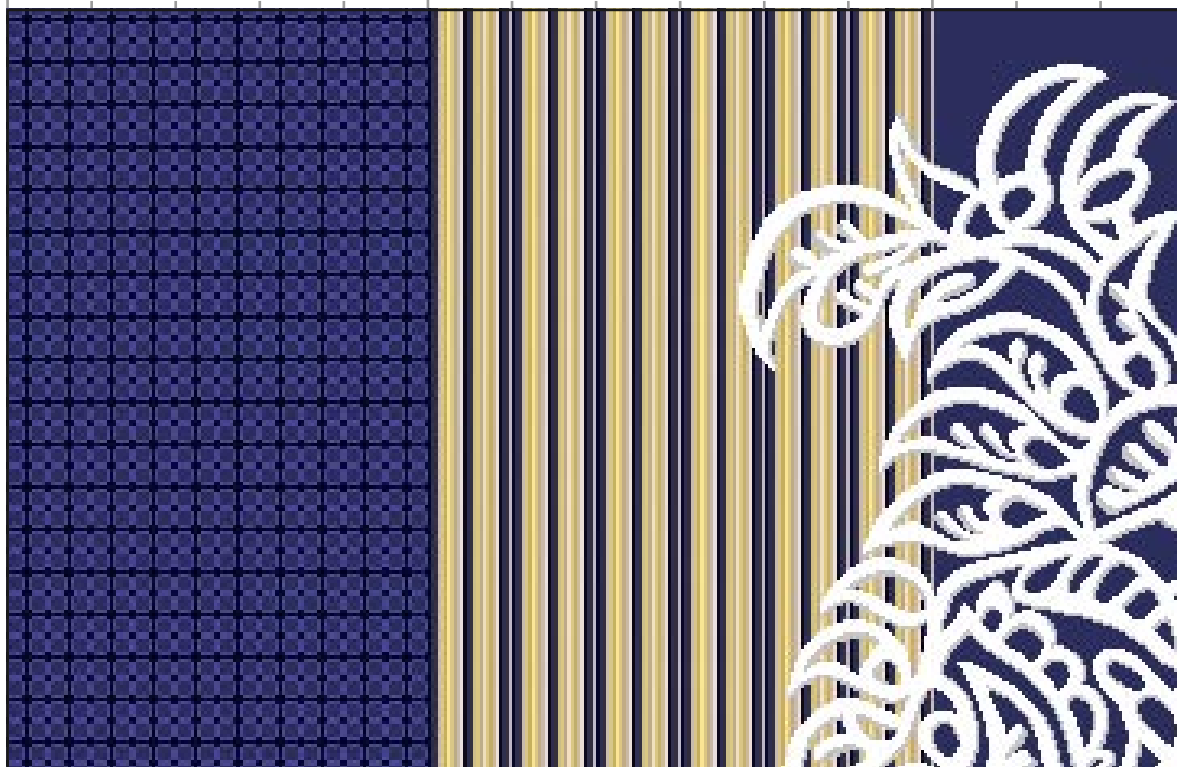

Tarragona Blue

Modular
Composition
Example 2

(14 x 9 sheets)
413 x 265,5 cm
162 5/8" x 104 1/2"

SICIS