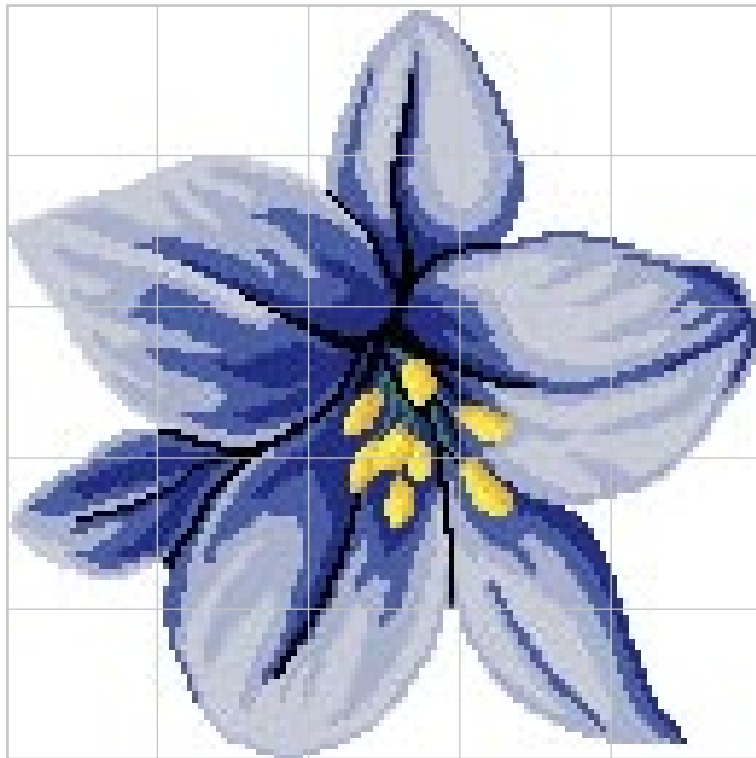

ATE-B item 2 (5x5 sheets) 147,5x147,5 cm · 58 1/8" x 58 1/8"