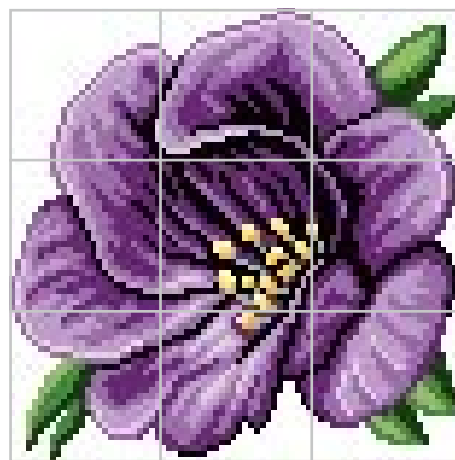

CAS item 3 (3x3 sheets) 88,5x88,5 cm · 34 7/8"x34 7/8"