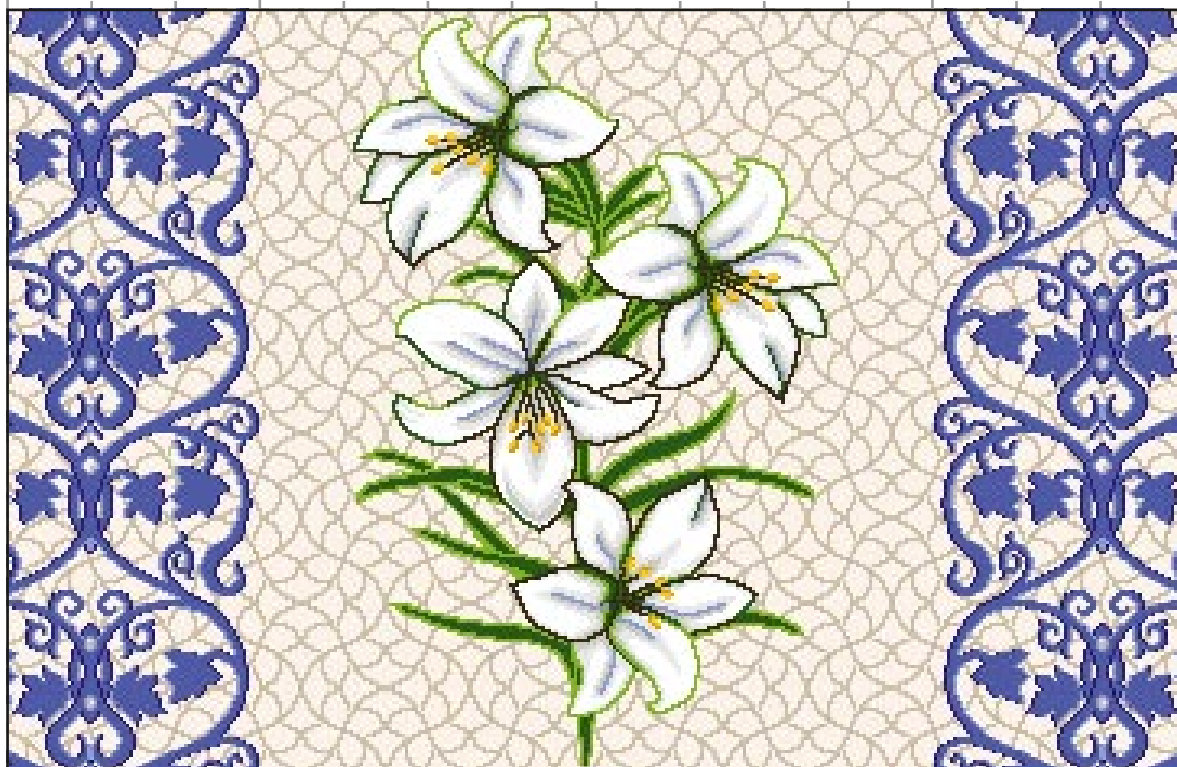

Arles
Modular
Composition
Example 2
(14 x 9 sheets)
413 x 265,5 cm
162^{5/8}" x 104^{1/2}"

SICIS