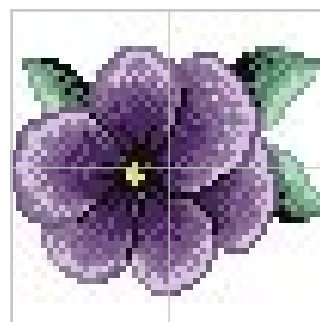

CHO item 1 (2x2 sheets) 59x59 cm · 23 1/4"x23 1/4"