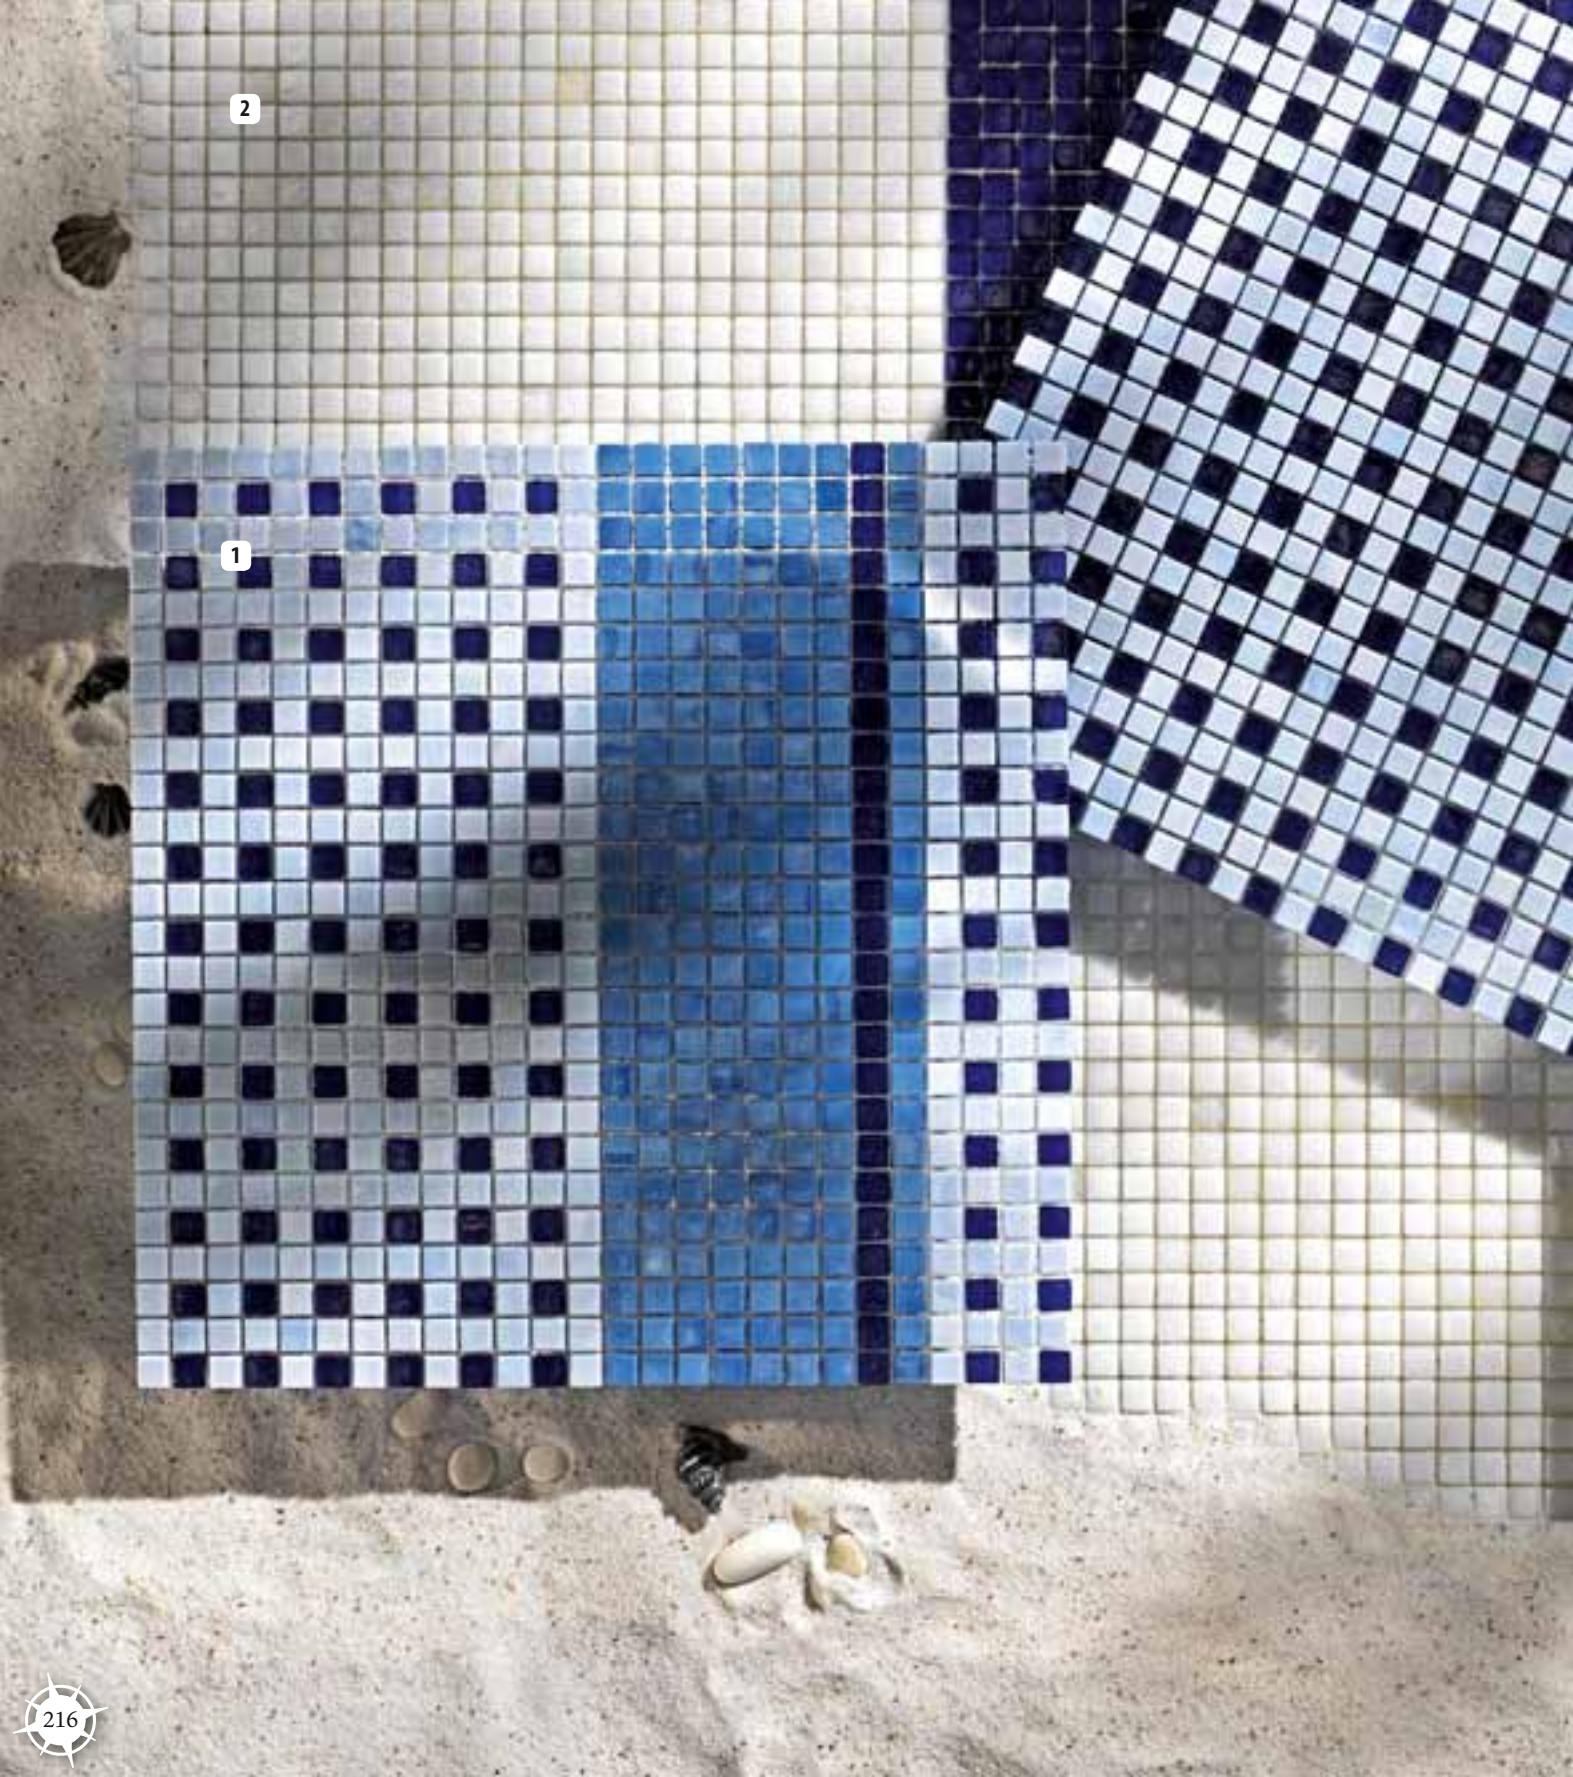

Waterglass
03 Amber

Waterglass
27 Kelp

Gradelle Blue

Composition Example - 147,5 x 236 cm - 58 1/8" x 92 7/8" (5 x 8 sheets)

2

1

4

3