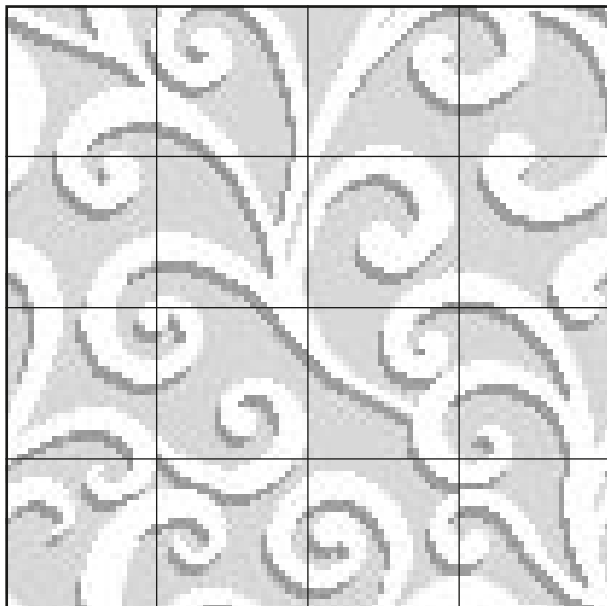

SICIS

Santorini

Modular Elements

Sheet size 29,5x29,5 cm · 11 5/8"x11 5/8" · Tessera size 1x1 cm · 3/8"x3/8"

SAN stripe 133 (1 sheet)
Colors: White, Aluminium, Periwinkle, Athena

SAN field A (4x4 sheets) 118 x118 cm · 46 1/2"x46 1/2" · Colors: Cloudwhite, Aluminium, Titanium 1