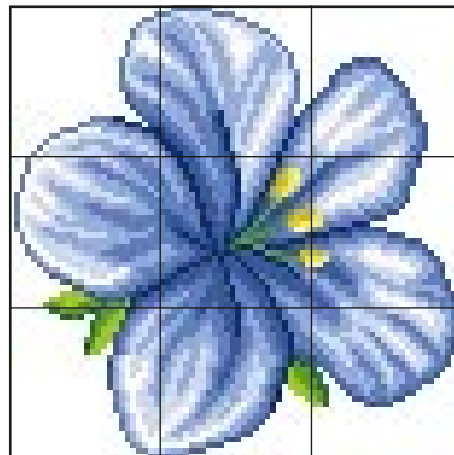

SAN item 2 (3x3 sheets) 88,5x88,5 cm · 34 7/8"x34 7/8"