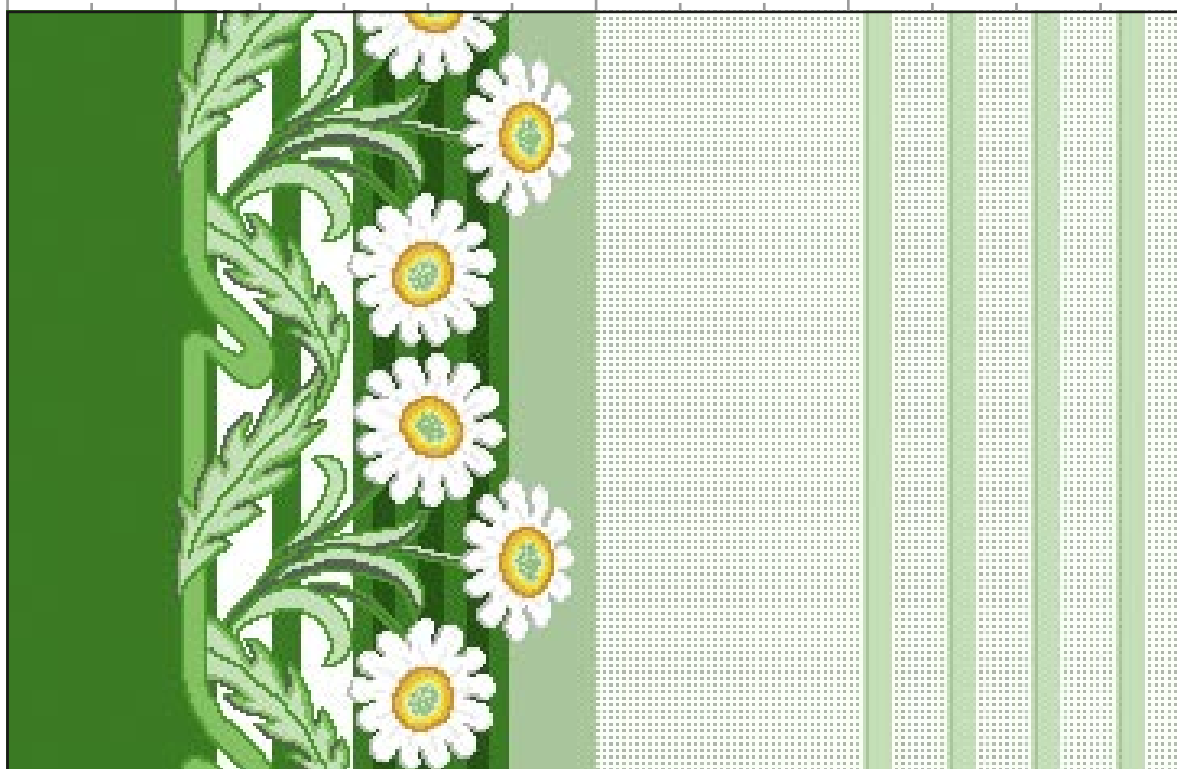

Gradelle Green

Modular
Composition
Example 1

(14 x 9 sheets)
413 x 265,5 cm
162 5/8" x 104 1/2"

59 cm - 23 1/4" (2 sheets)

147,5 cm - 58 1/8" (5 sheets)

88,5 cm - 34 7/8" (3 sheets)

118 cm - 46 1/2" (4 sheets)