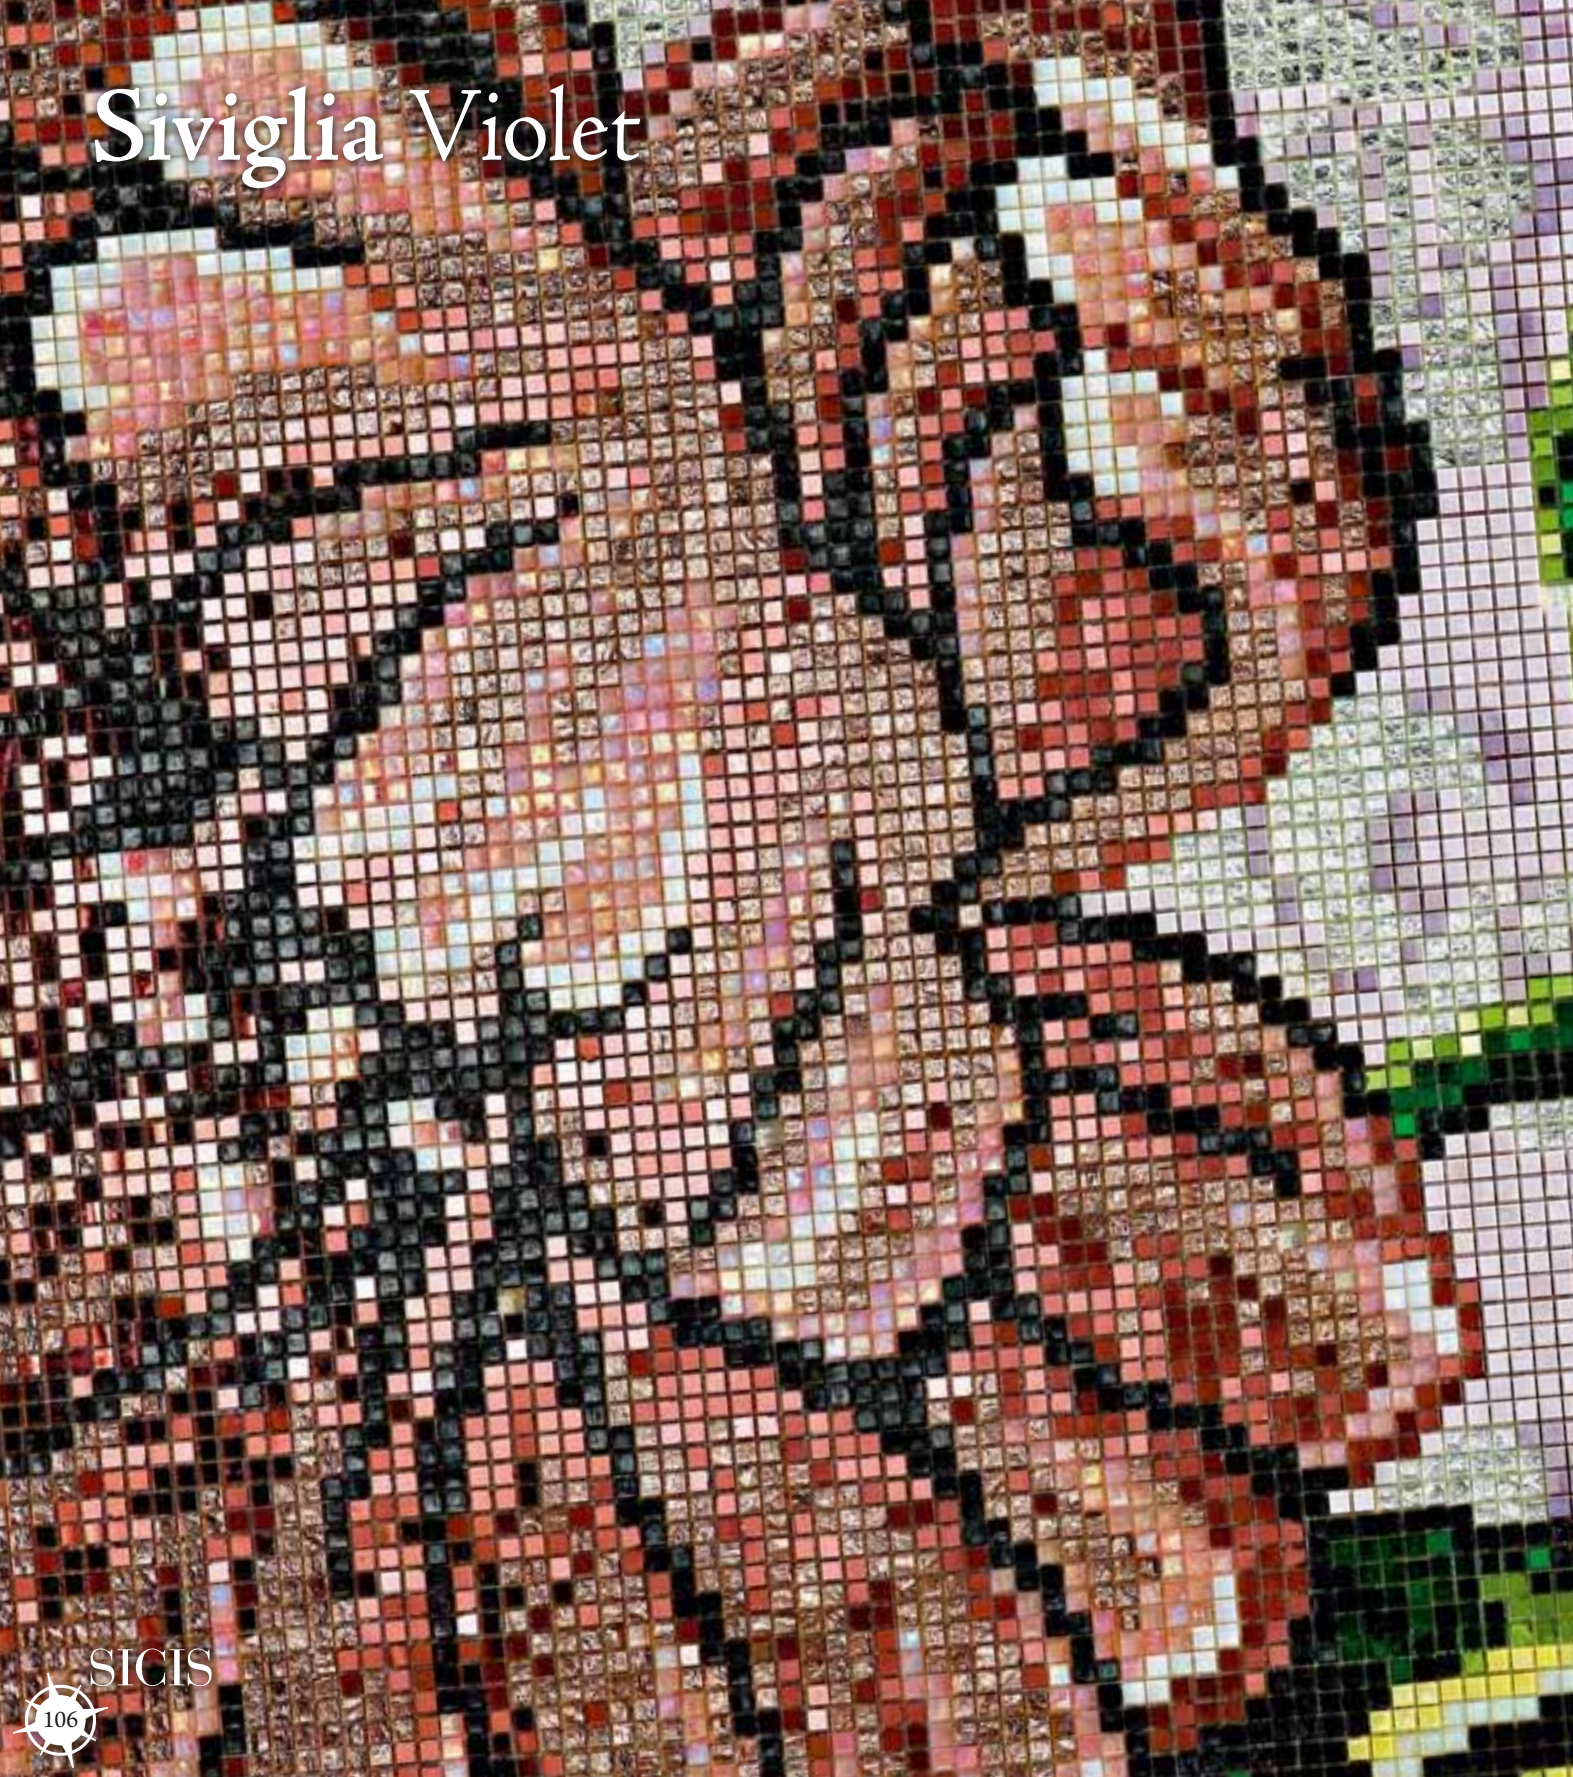

Siviglia Violet

SICIS