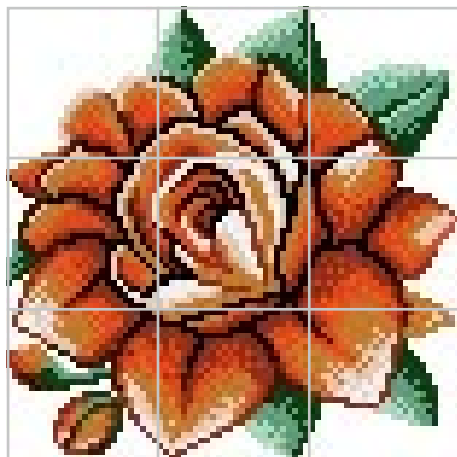

MLT-R item 3 (3x3 sheets) 88,5x88,5 cm · 34 7/8" x 34 7/8"