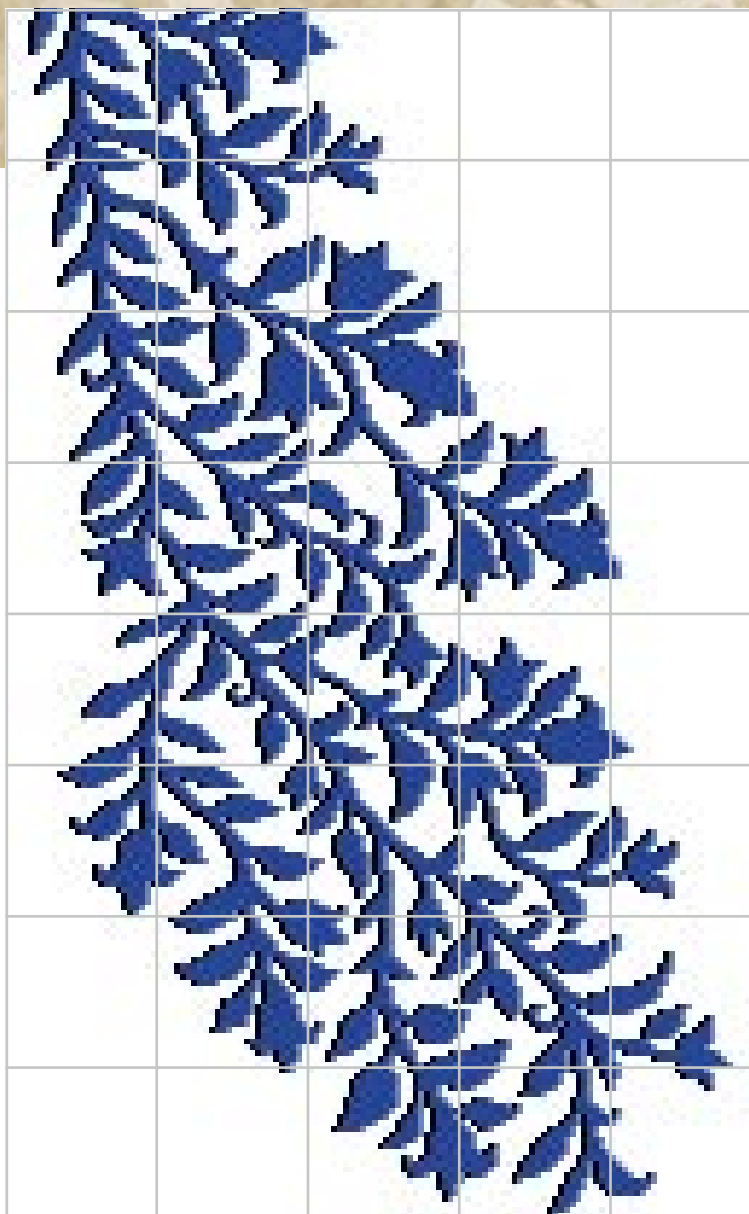

CHI-B field C (2x2 sheets) 59x59 cm - 23 1/4"x23 1/4"
Colors: Zinnia 3, Chestnut 1

CHI-B field D (2x2 sheets) 59x59 cm - 23 1/4"x23 1/4"
Colors: Zinnia 1, Zinnia 3, Chestnut 1, Tanzanite

CHI-B item 1 (5x8 sheets) 147,5x236 cm - 58 1/8"x92 7/8" - Colors: Black, Tanzanite, Caribbean