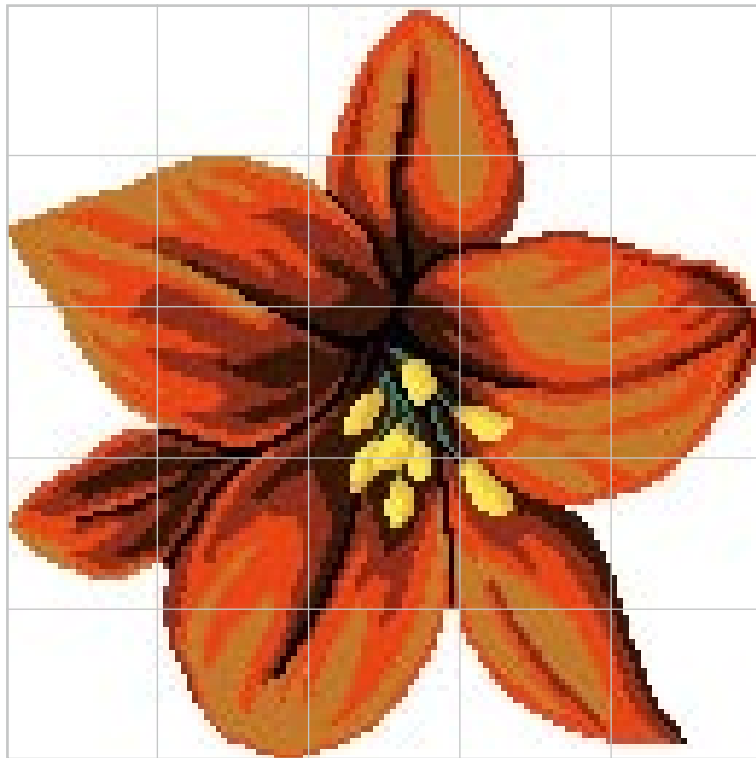

ATE-R item 2 (5x5 sheets) 147,5x147,5 cm · 58 1/8" x 58 1/8"