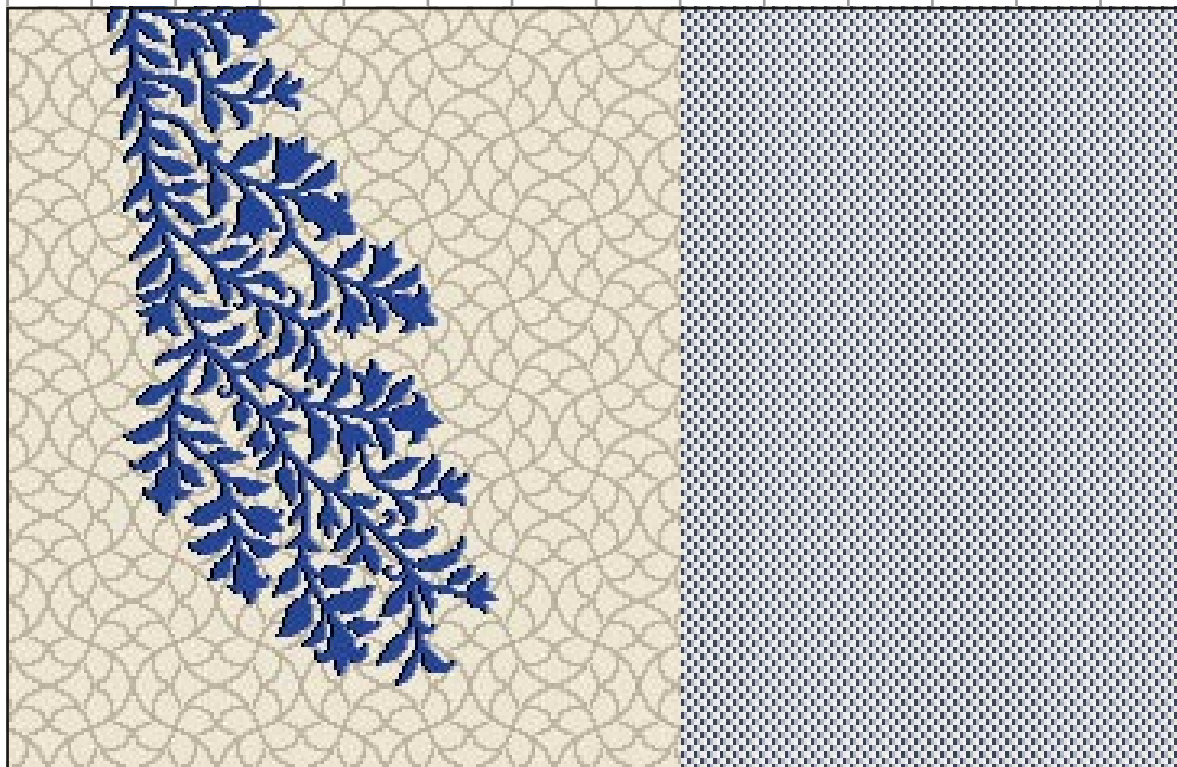

236 cm · 92^{7/8}" (8 sheets)

177 cm · 69^{5/8}" (6 sheets)

Chia Blue
Modular
Composition
Example 1
(14 x 9 sheets)
413 x 265,5 cm
162^{5/8}" x 104^{1/2}"

118 cm · 46^{1/2}" (4 sheets)

88,5 cm · 34^{7/8}" (3 sheets)

206,5 cm · 81^{1/4}" (7 sheets)