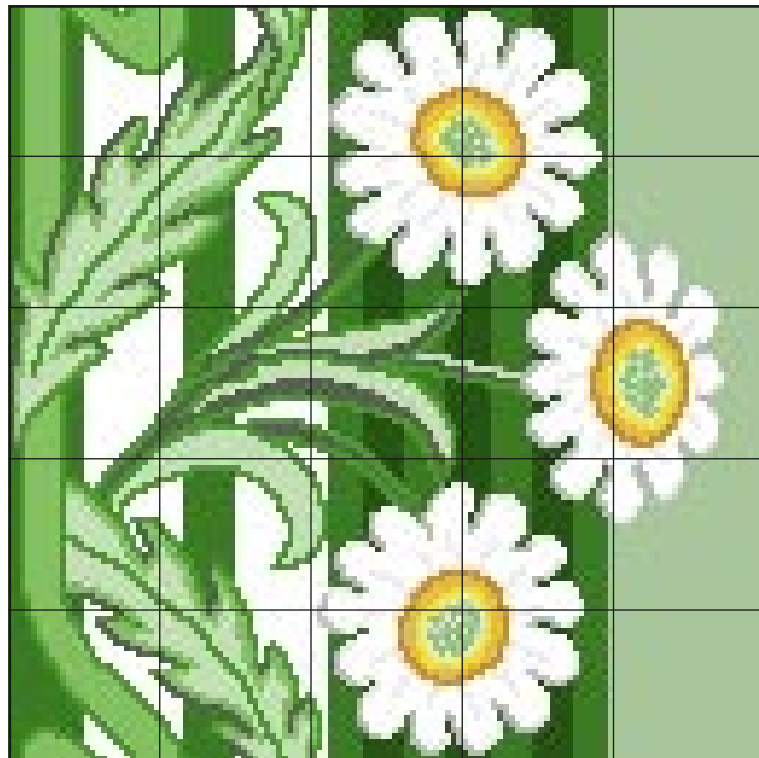

GRA-G item 1 (5x5 sheets) 147,5x147,5 cm · 58 1/8" x 58 1/8"