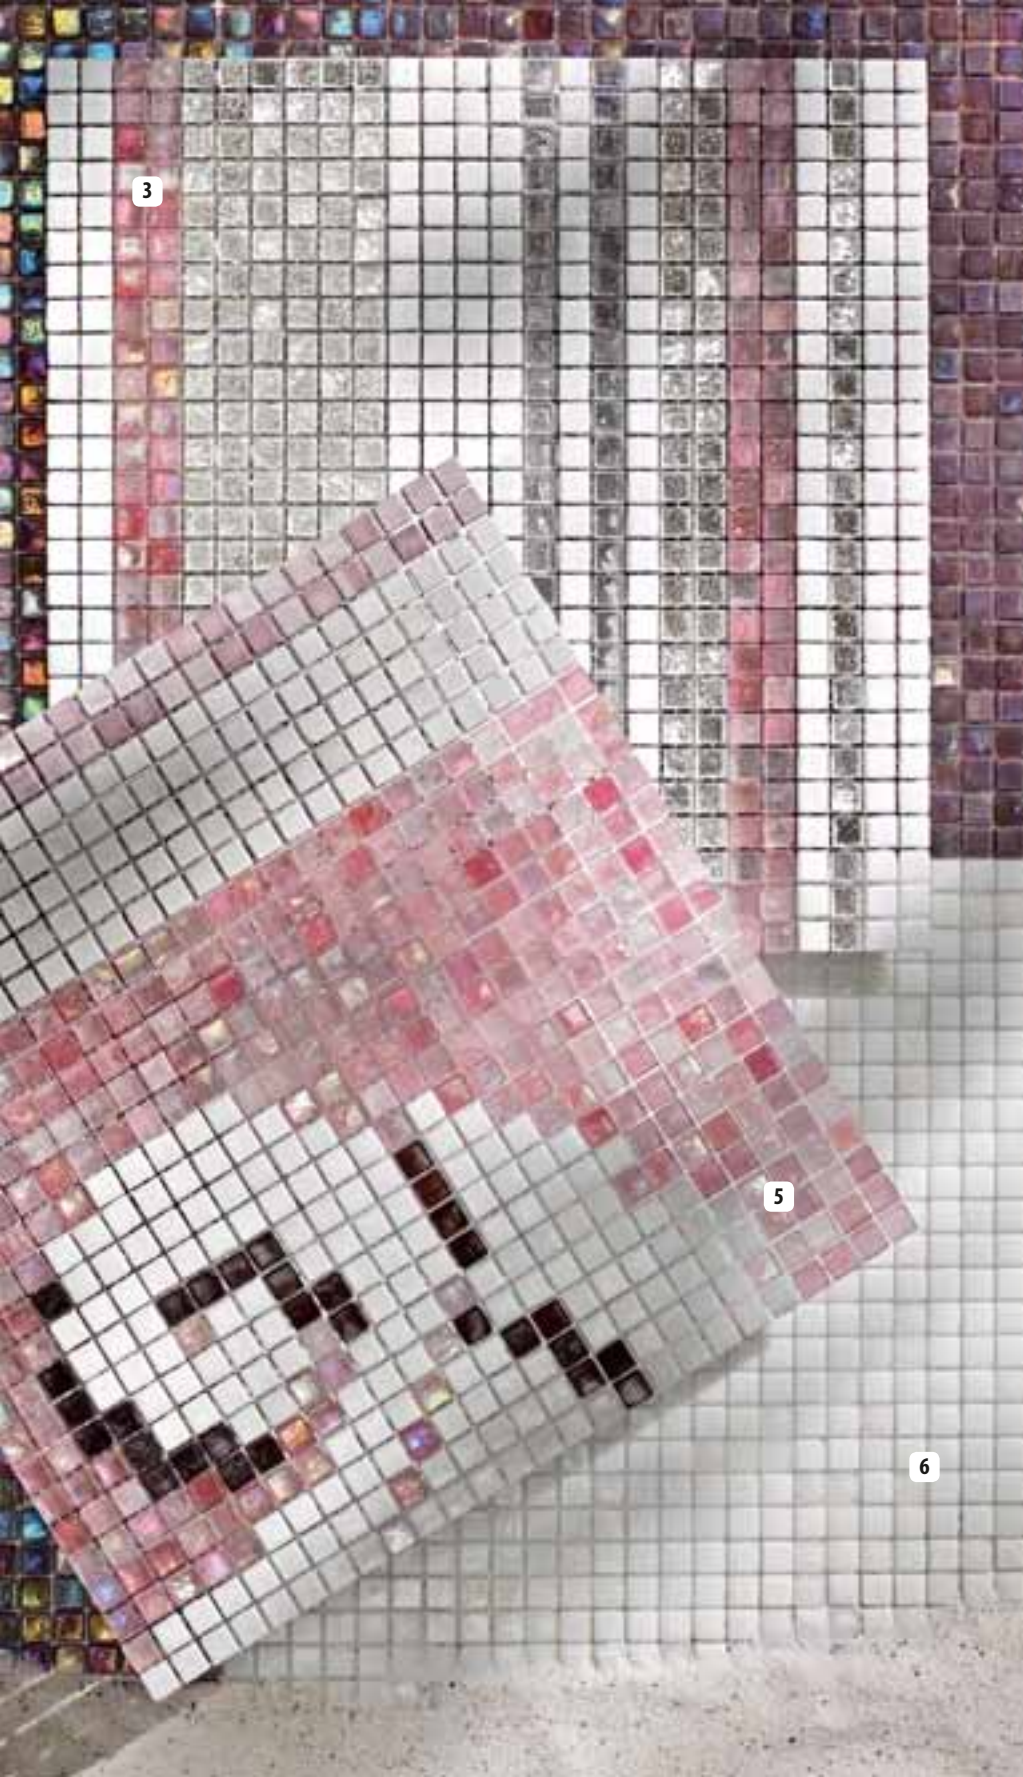

Barcelona Violet

3

5

6