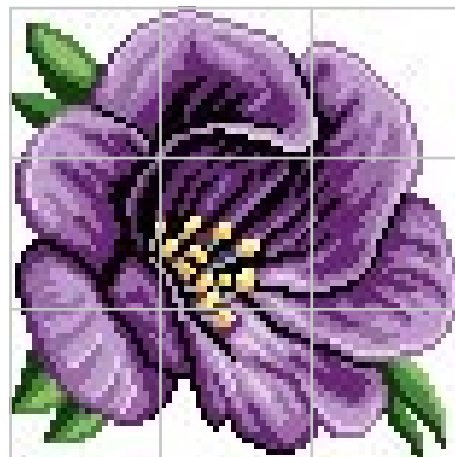

CAS item 4 (3x3 sheets) 88,5x88,5 cm · 34 7/8"x34 7/8"