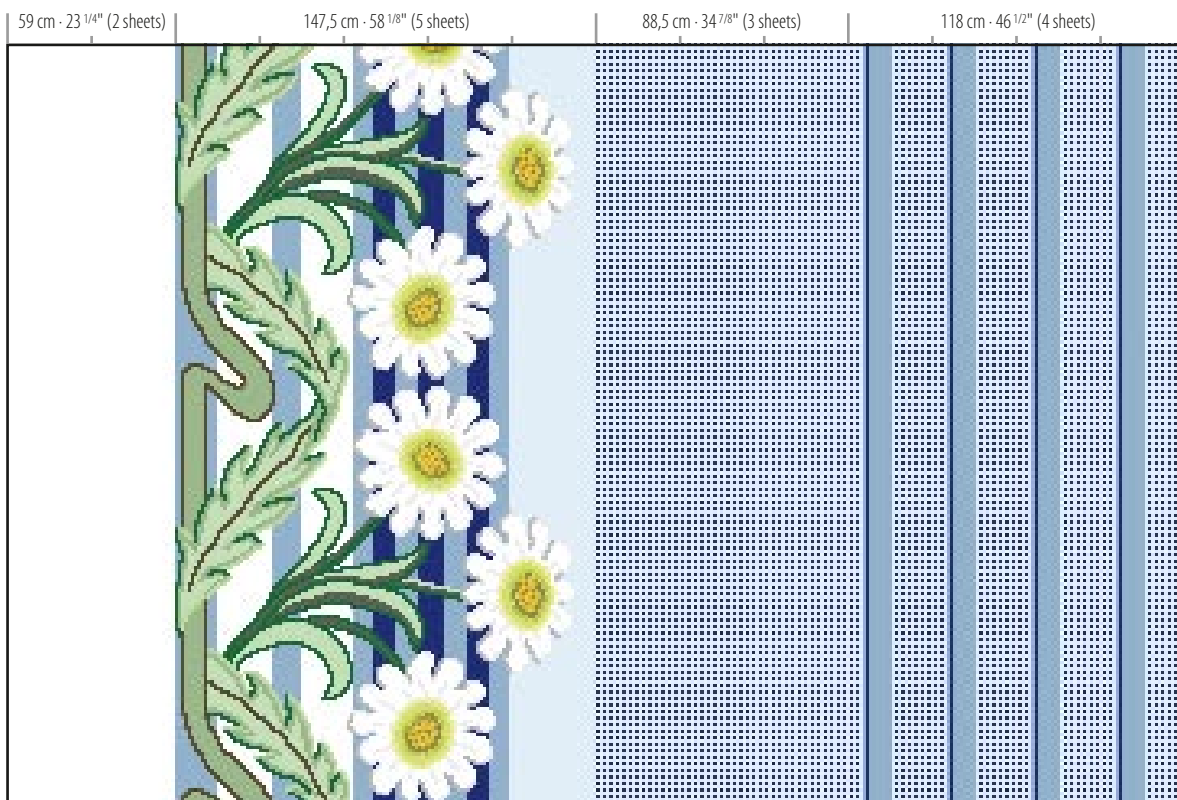

White (1 sheet)
Murano Smalto

Navy (1 sheet)
Murano Smalto

GRA-B item 1 (5x5 sheets) 147,5x147,5 cm · 58 1/8" x 58 1/8"

Gradelle Blue

Modular
Composition
Example 1

(14 x 9 sheets)
413 x 265,5 cm
162^{5/8} x 104^{1/2}"