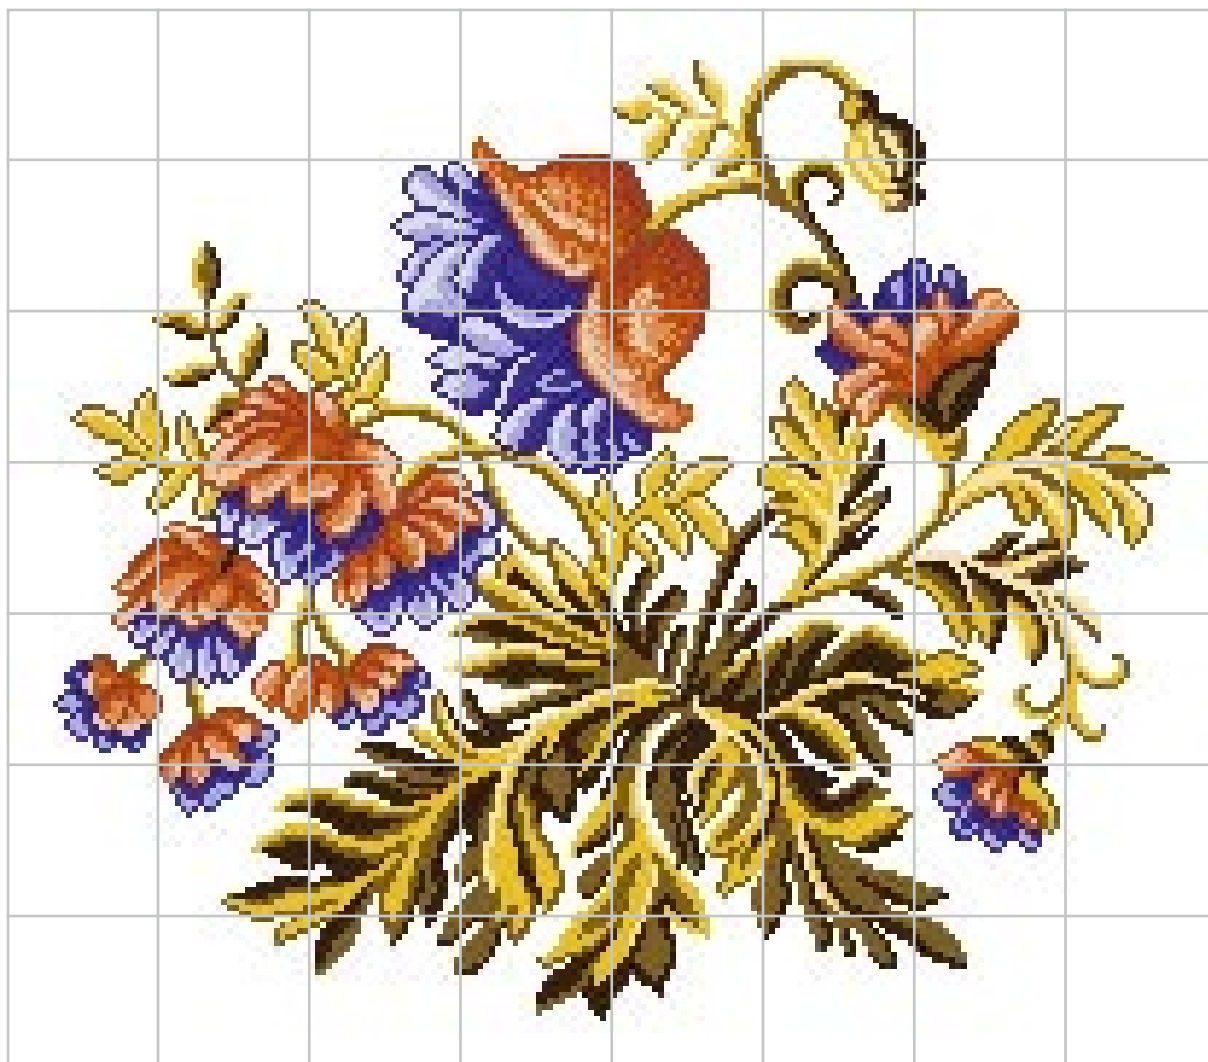

Colors: Fern 3, Daisy,
Aquamarine 1, White,
Aluminium

DJE item 1 (8x7 sheets) 236x206,5 cm · 92 7/8"x81 1/4"