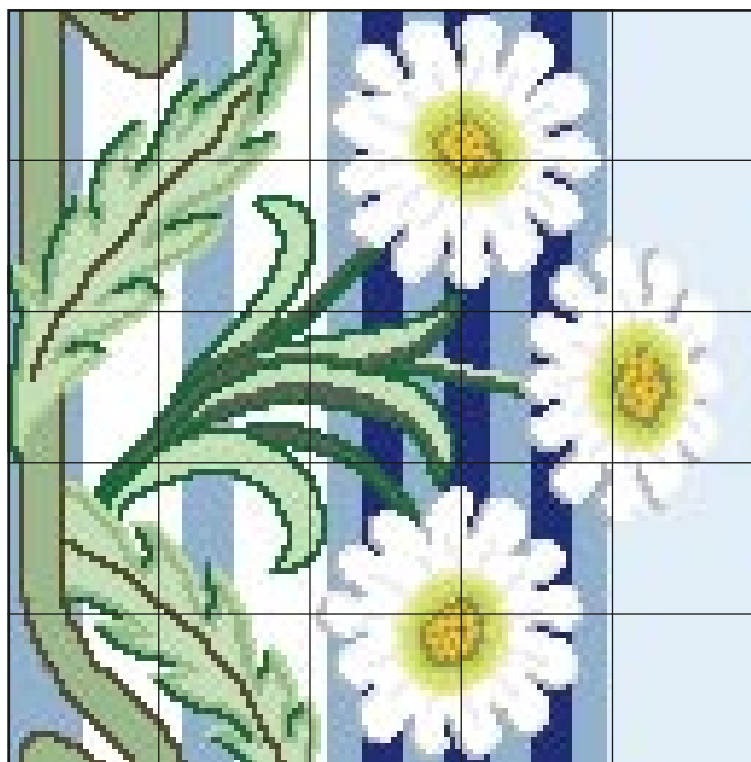

Gradelle Blue

Modular Elements

Sheet size 29,5x29,5 cm · 11 5/8" x 11 5/8" · Tessera size 1x1 cm · 3/8" x 3/8"