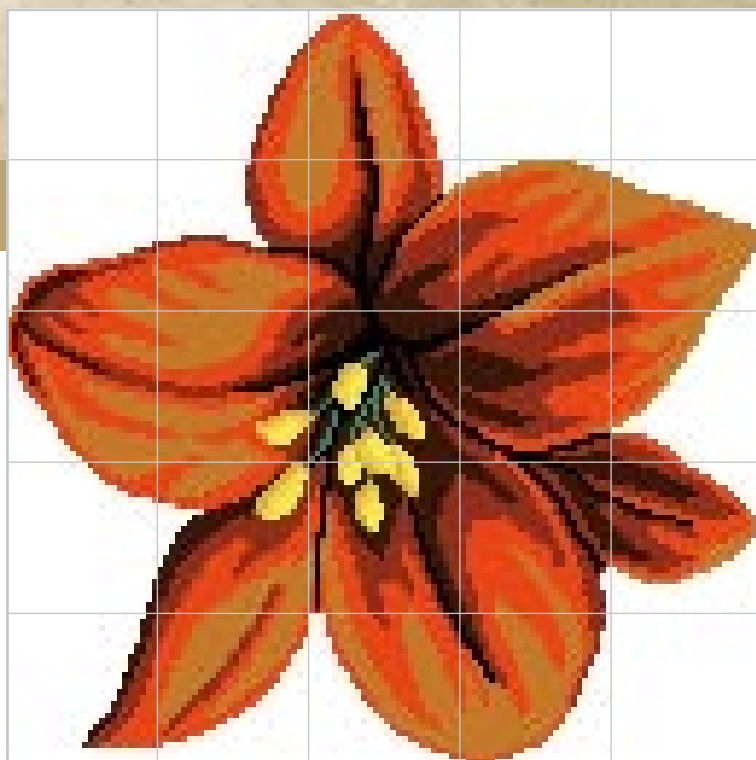

ATE-R item 1 (5x5 sheets) 147,5x147,5 cm · 58 1/8" x 58 1/8"