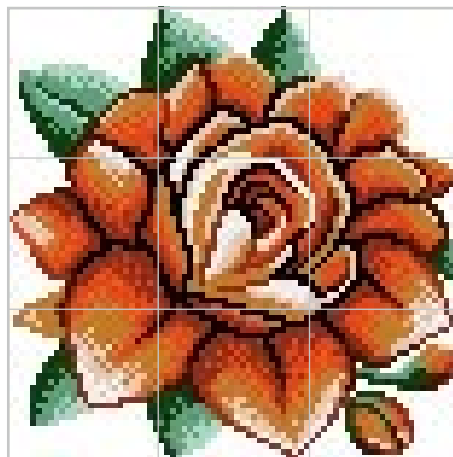

MLT-R item 4 (3x3 sheets) 88,5x88,5 cm · 34 7/8" x 34 7/8"