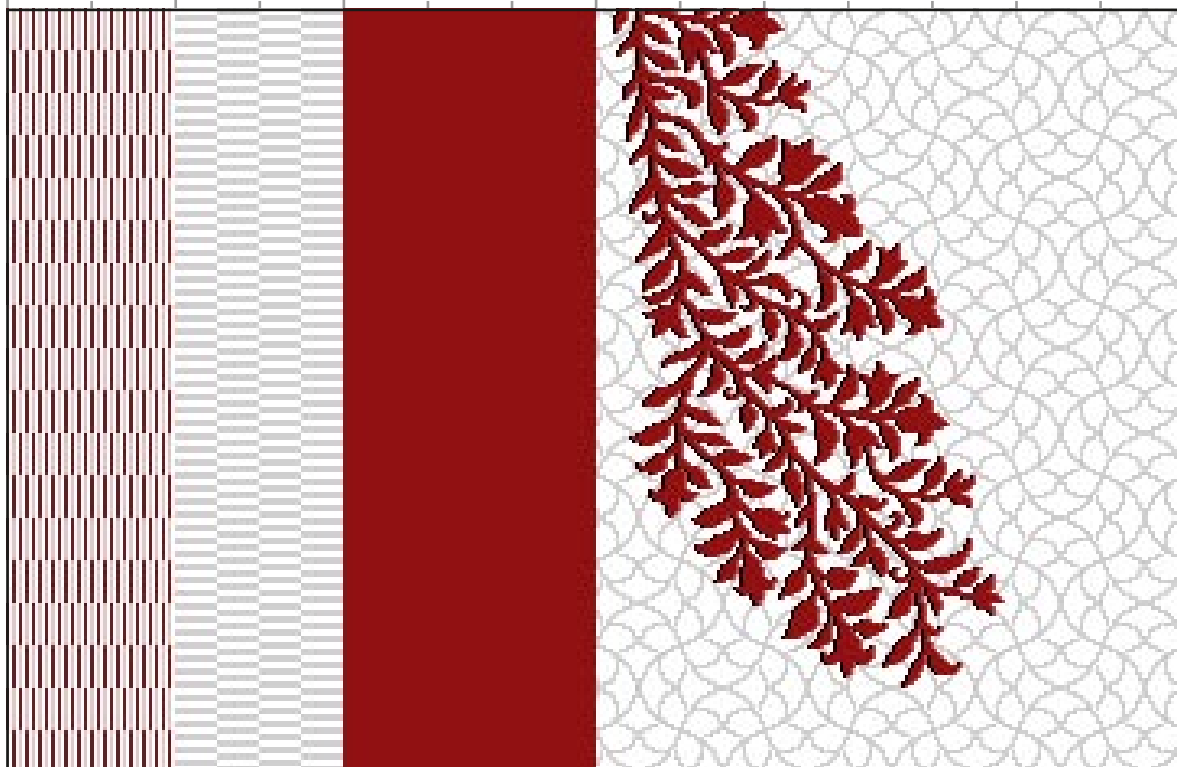

Chia Red
Modular
Composition
Example 2
(14 x 9 sheets)
413 x 265,5 cm
162^{5/8}" x 104^{1/2}"