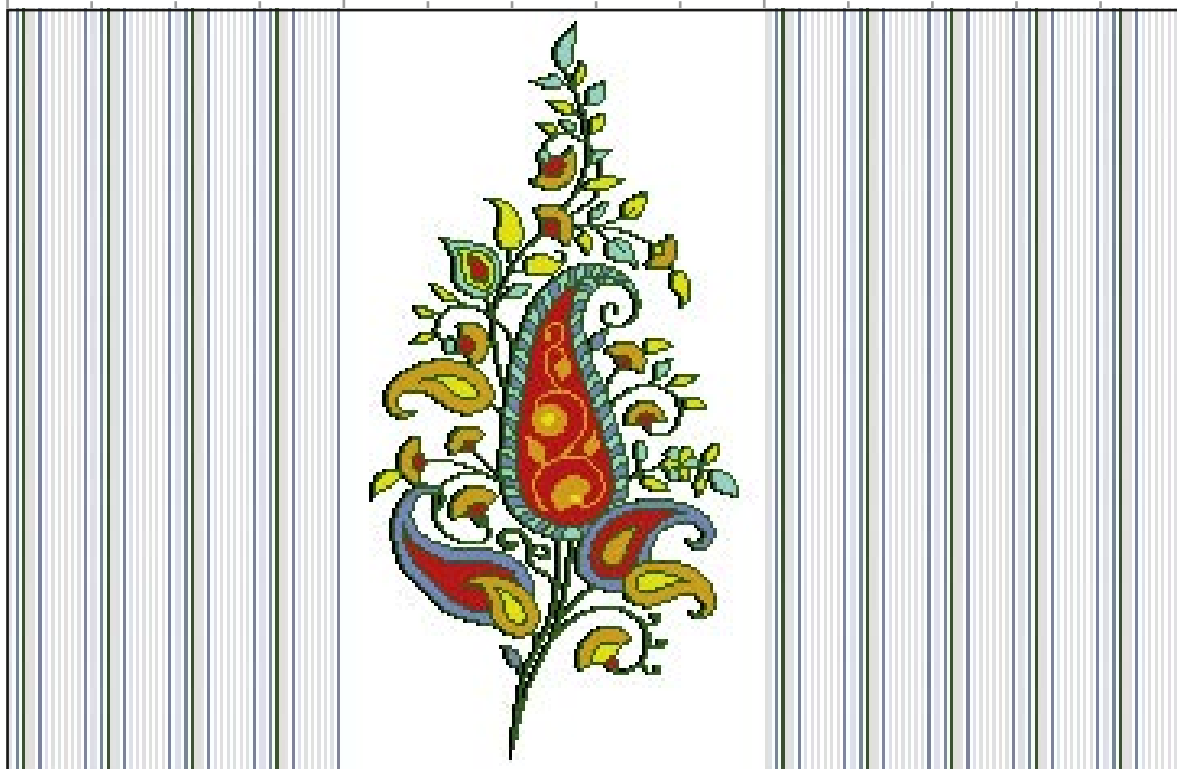

118 cm · 46 1/2" (4 sheets)

147,5 cm · 58 1/8" (5 sheets)

147,5 cm · 58 1/8" (5 sheets)

Anamur
Modular
Composition
Example 1
(14 x 9 sheets)
413 x 265,5 cm
162 5/8" x 104 1/2"

177 cm · 69 5/8" (6 sheets)

88,5 cm · 34 7/8" (3 sheets)

147,5 cm · 58 1/8" (5 sheets)