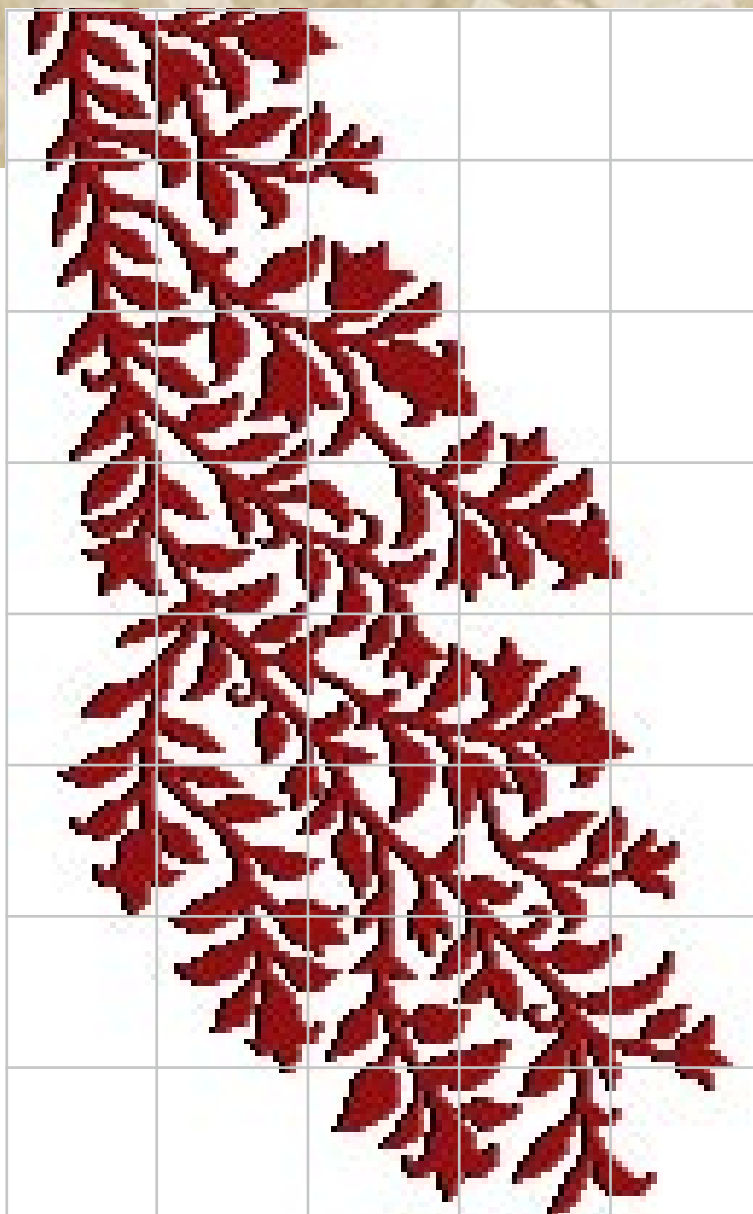

CHI-R item 1 (5x8 sheets) 147,5x236 cm · 58 1/8"x92 7/8" · Colors: Black, Ruby, Crimson