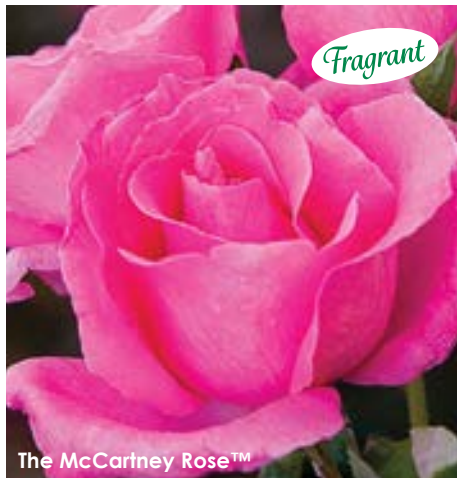

Sweet Spirit™

HYBRID TEA 🌹

(Plant Patent #30860, Var: MEIthatie) These sweetly fragrant blossoms are sure to imbue sweet vibes into your rose garden. Large buds spiral open to reveal fully double blooms of classic form in an eye-catching shade of rich, violet-red. The dark green, semi-glossy foliage has proven quite impervious to black spot and handles hot, humid climates with ease. Bushy, rounded plants offer wonderful landscape form and are certain to be a trouble-free addition to your collection. Grown own root.

Height: 3-4' **Petals:** 26-40 **Flower Size:** 3"

Fragrance: Strong, sweet

Hybridizer: Meilland®, 2019

27.95 ea. 2 for 25.45 ea. 4 for 22.95 ea.

Item #24224

The McCartney Rose™

HYBRID TEA

(Var: MEIzeli) Offered as a birthday gift to Sir Paul by his record company, this hybrid tea has turned out to be nearly as phenomenal in performance as its namesake, winning multiple international rose competitions. The bright rose-pink blooms are nearly all exhibition quality and are endowed with rich, spicy fragrance. Medium green, semi-matte foliage covers the plant from top to bottom.

Height: 4-6' **Petals:** 20-25 **Flower Size:** 4½"

Fragrance: Strong, spice

Hybridizer: Meilland®, 1996

27.95 ea. 2 for 25.45 ea. 4 for 22.95 ea.

Item #24234

Tiffany

HYBRID TEA

Sophisticated, timeless, elegant – nothing personifies these characteristics quite like *Tiffany*. The large, classic, hybrid tea blooms are a cool shade of pink with a golden glow radiating warmth from the heart. They waft their fruity fragrance through the air like a fine perfume, luring you to take them inside for a bouquet. Dark, semi-glossy, leathery leaves provide a wonderful background for the exquisite blooms to shine. A 1955 AARS Winner that is still charming rose lovers decades later.

Height: 3-4' **Petals:** 25-30 **Flower Size:** 4-5"

Fragrance: Strong, fruity

Hybridizer: Lindquist, 1954

22.95 ea. 2 for 20.95 ea. 4 for 18.95 ea.

Item #24240