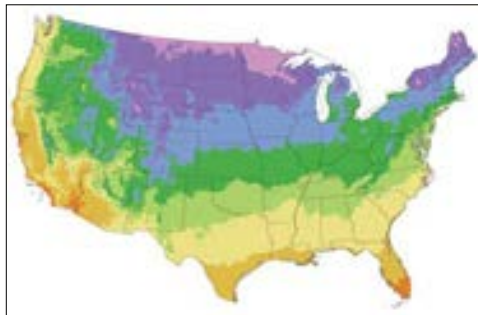

The AARS Award for Rose Excellence!

This symbol identifies those roses honored with the coveted All-America Rose Selections award. Each winner has been grown and evaluated by experts in official test gardens across the U.S. The winners have displayed consistently superior performance. You can plant these roses with confidence that they will thrive in your own garden.

The ADR Quality Rose Certificate

ADR trials are conducted at 11 different sites throughout Germany to evaluate new varieties on characteristics such as winter hardiness, number of flowers, attractiveness and scent of flower, growth type, and resistance to pests and diseases. ADR varieties are grown at trial sites for three years without the use of chemical pesticides to evaluate their natural beauty and strength. Only varieties that exceed the extremely tough standards set forth are decorated with this prestigious award.

The Edmunds' Guarantee

We will deliver dormant, top-grade, true-to-name roses. We guarantee they will grow and bloom the first season providing our recommended planting instructions (included with every order) are followed and the roses are planted within the optimal planting time for your zone. A credit voucher will be issued for any rose purchased and planted in late winter and early spring 2022 that fails to grow, provided we are notified by August 1, 2022. Sale items will only be issued a credit voucher for the purchase price. This guarantee may be considered null and void if you purchase and plant our roses past the optimal planting time for your zone. In no case will we be liable for any amount greater than the purchase price.

Gardening Aids and Hardware products are satisfaction guaranteed against material and workmanship defects. If not fully satisfied, the product may be returned for a replacement or refund.

Shipping charges are not refundable.

Although every precaution is taken to ensure accuracy, errors in price, quantity and/or specifications may occur. We reserve the right to correct such errors.

Shipping Dates

Please research your specific zone and region to make certain that you are ordering at the proper time. If it is past the optimal planting time for your zones, (noted below) it may be best to postpone your bare root rose purchase until next year. For optimum success with bare root roses, daily temperatures should be in the range of 40°F to 70°F. We do not recommend planting when average daytime temperatures consistently reach 75°F or higher.

ZONE	(EST.) START OF SHIPPING	OPTIMAL PLANTING TIME
ZONES 8 TO 11	Mid to late January	January to Mid March
ZONE 7	Late February	Mid March to end of April
ZONE 6	April	April to end of May
ZONE 3 TO 5	May	May to middle of June

Shipping Restrictions

AK, HI, APO's, FPO's, PUERTO RICO, and other countries outside the U.S.—Sorry, no shipments of any kind.

Reserve Your Roses Early