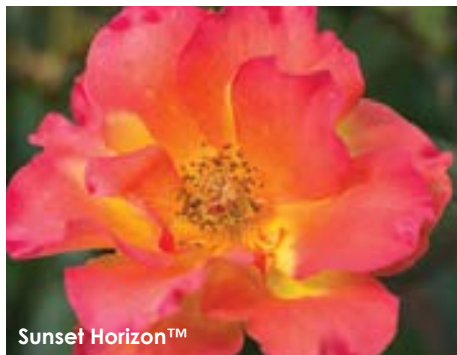

Sunset Horizon™

FLORIBUNDA

(Plant Patent #31682, Var: MEIstoma) Just like the colors of the sky can change as the sun dips below the horizon, so this rose will change color as it makes its home in your garden. The large blooms begin bright yellow suffused with red tones, especially toward the petal edges. As they open, the red color intensifies until it covers nearly the entire bloom. Vigorous plants almost continuously blanket themselves with the colorful blooms and their semi-glossy foliage resists black spot with ease. Zone 5 hardy. *Grown own root.*

Height: 3-4' **Petals:** 9-16 **Flower Size:** 3-3½"
Fragrance: Very slight
Hybridizer: Meiland®, 2021

27.95 ea. 2 for 25.45 ea. 4 for 22.95 ea.
Item #24676