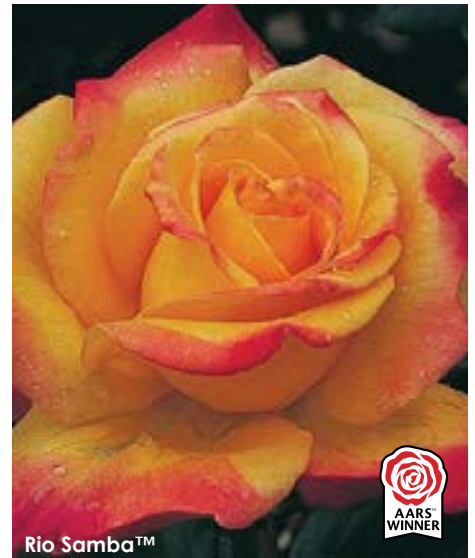

Ring of Fire™

Rio Samba™