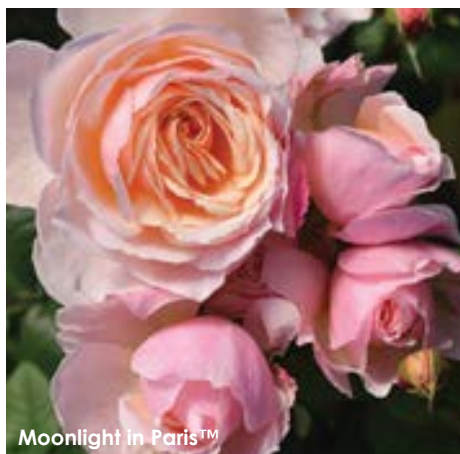

Raspberry Kiss™

Moonlight in Paris™

Moonlight in Paris™

SHRUB

(PPAF, Var: DELanac, Exhibition Name: Garden and Home) Soft whispers of color combined with enticing fragrance...what could be more romantic than *Moonlight in Paris*? Large blossoms appear in flushes throughout the season and are a delicate blend of light apricot and pink, centered with a golden heart. The rich, glossy green foliage makes a perfect backdrop to the blooms and offers excellent disease resistance. Certain to be a rose that you'll enjoy on moonlit nights in your garden.

Height: 3-4' **Petals:** 26-40 **Flower Size:** 5"
Fragrance: Moderate, fruit and spice
Hybridizer: Delbard, 2011
26.95 ea. 2 for 24.45 ea. 4 for 21.95 ea.
Item #25029