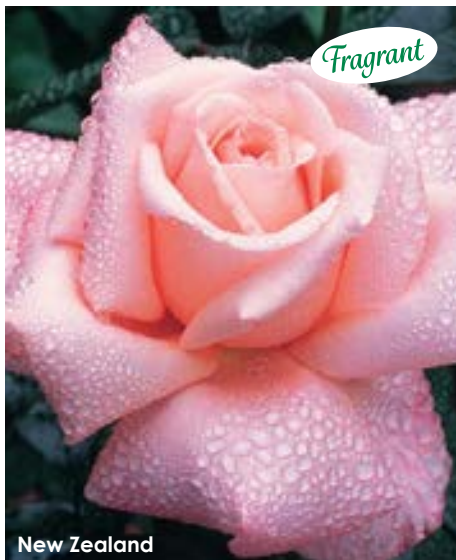

Height: 4-5' **Petals:** 34-45 **Flower Size:** 5-7"
Fragrance: Strong, rose
Hybridizer: Carruth, 2004

32.95 ea. 2 for 29.95 ea. 4 for 26.95 ea.
Item #24030

New Day

New Day

HYBRID TEA

(Var: KORgold) As each lemon-colored blossom curls open to greet the day it's like a breath of fresh air for anyone lucky enough to bear witness. The stunning bloom is enhanced by a spicy perfume that lingers in the air. As each New Day unfolds, this rose is busy producing bloom after bloom, putting on a show all season long. Exceptionally disease resistant, light green foliage covers the canes of the upright, mid-sized bush.

Height: 3-4' **Petals:** 25-35 **Flower Size:** 4-5"
Fragrance: Intense, spice
Hybridizer: Kordes®, 1972

22.95 ea. 2 for 20.95 ea. 4 for 18.95 ea.
Item #24032

New Zealand

New Zealand

HYBRID TEA

(Var: MACgenev) Though its large, luminous shell pink blooms open a little too fast for exhibition, New Zealand has everything else going for it. The foliage is very dark green with a lustrous quality that is surprisingly clean. Since its introduction, this beauty has maintained its popularity simply because its unmatched fragrance keeps finding new noses. Its vigor will require you to disbud the many side buds if you want long stemmed single flowers, but let them all bloom and you can cut big sprays of large, aromatic flowers.