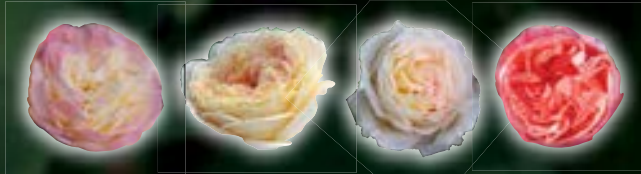

335 South High Street
Randolph, WI 53956

or Current Resident

PRSR STD
U. S. POSTAGE
PAID
Edmunds'
Roses

FINDER ID#

CID#

CATALOG CODE#

ORDER ONLINE:
www.edmundsroses.com
24 hours a day - 7 days a week

ORDER BY FAX:
1-(800)-374-6120
24 hours a day - 7 days a week

ORDER BY PHONE:
1-(800)-347-7609
Mon-Fri 8:00 a.m. to 4:30 p.m. CST

QUESTIONS OR COMMENTS: 1-(888)-481-7673 • EMAIL: info@edmundsroses.com • Mon-Fri 8:00am to 4:30pm CST

Rose Collections

The Old-Fashioned Collection

Includes one each of *Life of the Party™*, *Fun in the Sun™*, *Top Cream™*, and *Sweet Mademoiselle™*.

122.80 value for 103.95 – Item #23432 (X)