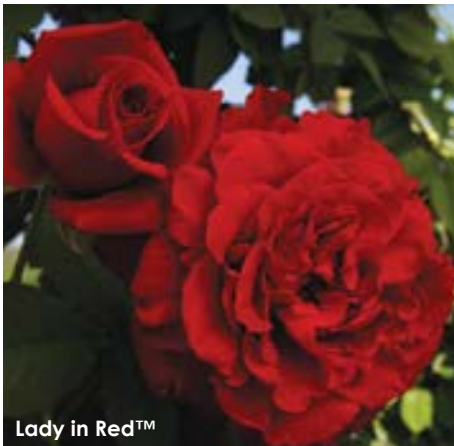

Lady in Red™

CLIMBER

(Plant Patent #30055, Var: WEKvaldaom) Exquisite, deep red, English style blossoms cover this spirited climber from the top to the bottom. The refined nature of this plant allows it to grow effortlessly on a fence or trellis and it works well as a screen or backdrop in the perennial garden. Be sure to plant this rose in a prominent location so the ravishing red blooms can be admired from all directions.

Height: 8-10' **Petals:** 35-50 **Flower Size:** 3½-4½"
Fragrance: Light, tea
Hybridizer: Bédard, 2018

32.95 ea. 2 for 29.95 ea. 4 for 26.95 ea.
Item #25513