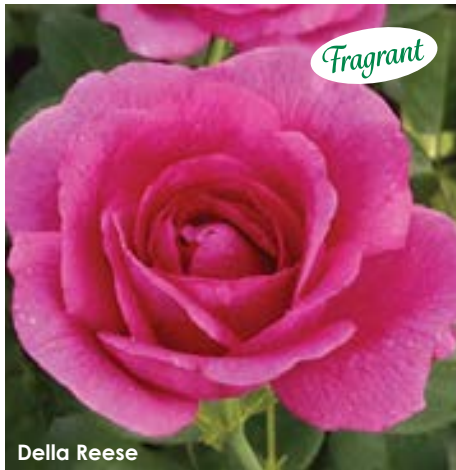

Dee-Lish®

HYBRID TEA 🌹

(Var: MEIclusif, aka: Forget-Me-Not) A perfect name for this hybrid tea which perfumes the air with a delicious fragrance of verbena and citrus. Very dark buds spiral open to reveal old-fashioned, cupped and quartered blooms in an exuberant shade of non-fading, deep pink. The semi-glossy, green foliage carries an award-winning level of disease resistance. Upright, bushy plants bloom in flushes throughout the season offering an endless supply of flowers to cut. Zone 5 hardy.

Height: 6-6½' **Petals:** 35-40 **Flower Size:** 4"

Fragrance: Very strong, citrus

Hybridizer: Meilland®, 2005

27.95 ea. 2 for 25.45 ea. 4 for 22.95 ea.

Item #23644

Dee-Lish®

Della Reese

HYBRID TEA 🌹

(Var: WEKroroblunij) Get ready to be touched by the angelic beauty of this rose. The large, full flowers are an eye-popping blend of fuchsia and magenta that draws you in to appreciate the strong, sweet fragrance. Held on long stems perfect for cutting, the blooms are produced in flushes throughout the season. Glossy, dark green foliage completes the look.

Height: 4-4½' **Petals:** 26-40 **Flower Size:** 4-5"

Fragrance: Strong, sweet

Hybridizer: Carruth, 2005

22.95 ea. 2 for 20.95 ea. 4 for 18.95 ea.

Item #23644

Dick Clark

GRANDIFLORA 🌹

(Plant Patent #23455, Var: WEKfunk) No two flowers are exactly alike on this changeable chameleon of a rose. Black-red buds spiral open to show off swirls of cream edged with vibrant cherry pink. As the sun strikes the classically-formed blooms, they begin to blush with burgundy hues, finally finishing deep, dark red. The beautiful blooms are held on long cutting stems and displayed against super-shiny green foliage for an eye-popping combo. Easy to grow, broadly rounded, bushy plants have great vigor and disease resistance.

Height: 4½-5' **Petals:** 25-30 **Flower Size:** 4-5"

Fragrance: Moderate, cinnamon spice

Hybridizer: Carruth/Bédard, 2011

26.95 ea. 2 for 24.45 ea. 4 for 21.95 ea.

Item #23648