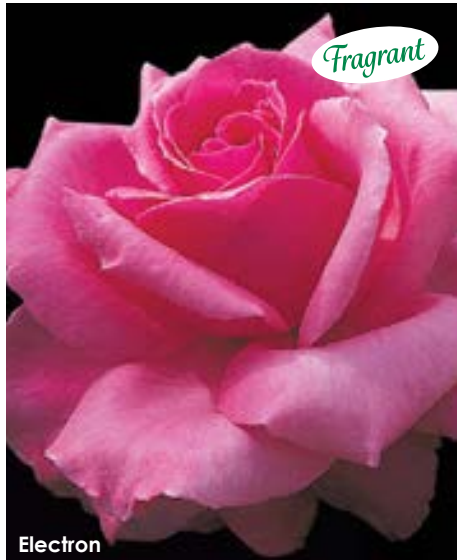

Electron

HYBRID TEA

A brilliant, deep clear pink that's so neon-bright you'd think it would glow in the dark. As a garden subject it has no peer because it's constantly in bloom all season long. In fact, few bother to disbud it because it would limit bloom production. The large foliage is polished deep green and goes right up to the neck of the bloom. Under ordinary circumstances it's one of the cleanest, hardiest, brightest pinks around. Cursed with a myriad of tiny, sharp thorns, which is undoubtedly its only means of protecting its super fragrant blooms.