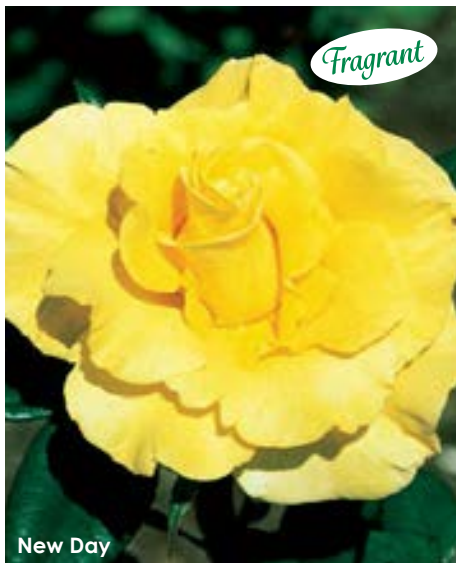

Neptune

New Day

HYBRID TEA

(Var: KORgold) As each lemon-colored blossom curls open to greet the day it's like a breath of fresh air for anyone lucky enough to bear witness. The stunning bloom is enhanced by a spicy perfume that lingers in the air. As each New Day unfolds, this rose is busy producing bloom after bloom, putting on a show all season long. Exceptionally disease resistant, light green foliage covers the canes of the upright, mid-sized bush.

Height: 3-4' **Petals:** 25-35 **Flower Size:** 4-5"
Fragrance: Intense, spice
Hybridizer: Kordes®, 1972

22.95 ea. 2 for 20.95 ea. 4 for 18.95 ea.
Item #24032