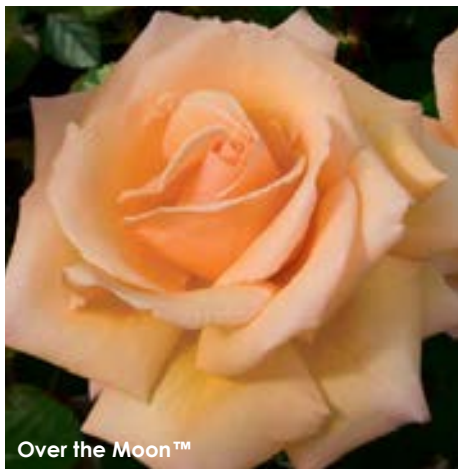

Height: 5-6' **Petals:** 32-37 **Flower Size:** 4-6"
Fragrance: Slight
Hybridizer: McGredy, 1984

22.95 ea. 2 for 20.95 ea. 4 for 18.95 ea.
Item #24068

Over the Moon™

Over The Moon™

HYBRID TEA

(Plant Patent #21577, Var: ORAclelon) The *Just Joey* fan club will jump for joy at the sight of this newly retooled version. The huge blooms spiral open from deep apricot buds into warm and sugary apricot tones that glow like beacons against lush, matte green leaves. Very good disease resistance added to the rounded, bushy and vigorous plants ensures a pleasing display.