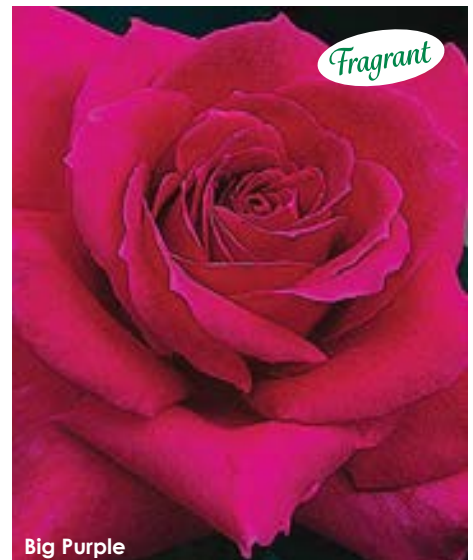

Height: 3-4' **Petals:** 40-55 **Flower Size:** 4"

Fragrance: Intense, fruity

Hybridizer: Kordes®, 2007

26.95 ea. 2 for 24.45 ea. 4 for 21.95 ea.

Item #23543

Beverly™

Big Purple

HYBRID TEA

(Var: STEbigpu) We love this beautiful rose, first because of its brilliant color, and second because it's so intensely fragrant you don't have to see it to know it's in the room. Huge blooms of mauve to violet red are borne on tall, stiffly upright plants covered with very dark green, leathery foliage. It's quite hardy, resists black spot, mildew, and rust and occasionally makes its way on the show table.

Height: 5-6' **Petals:** 35-70 **Flower Size:** 5-7"

Fragrance: Strong, sweet, old rose

Hybridizer: Stephens, 1986

25.95 ea. 2 for 23.45 ea. 4 for 21.45 ea.

Item #23548

Big Purple

Hybrid Tea & Grandiflora Roses

Black Baccara™

Black Baccara™

HYBRID TEA ☼

(Plant Patent #13152, Var: MEIdebene) While bred for the florist trade, this one of a kind hybrid tea also has what it takes to flourish in outdoor gardens. The velvety texture of the petals and unique burgundy-black color of the blooms is an instant success in any cutting garden. The flowers last up to 2 weeks in a vase. Semi-glossy, dark green foliage lines the long stems. Enjoy flushes of these beauties throughout the season.