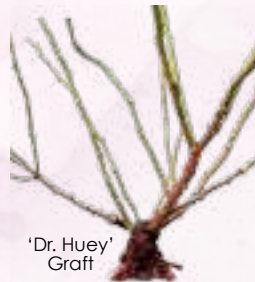

Hardiness & Rootstock

Winter hardiness of roses is a complex subject. Many factors in addition to temperature can impact rose hardiness such as planting location, cultural practices, plant health, planting depth and adequate winter protection. 'Dr. Huey' was chosen for its vigor and non-invasive qualities. With the majority of budded roses, winter protection must be provided to ensure winter survival in zones colder than Zone 6.

'Dr. Huey' Graft