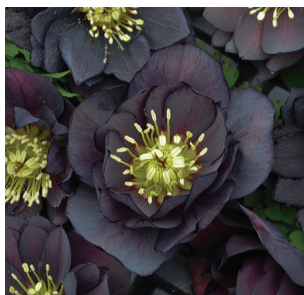

Helleborus 'Black Tie Affair'

Helleborus 'BLT 02'

Helleborus 'Blushing Bridesmaid'

Helleborus 'Confetti Cake'

Helleborus 'Dark and Handsome'

HELLEBORUS (Hellebore, Lenten Rose)

Rachel Hutchins and Melinda Zoebler

Beautiful and easy to grow, gardeners find winter-flowering hellebores or Lenten Rose are an enchanting plant for the shade garden and a harbinger of spring. Primarily native to Europe, the evergreen perennial comes in a variety of exquisite saucer-shaped, 2–4 inch flowers from flushed pinks to buttery hues to deep velvety black shades that can last 6–8 weeks. Hellebores' serrated foliage rises on sturdy stems and often remains attractive throughout the year. Historically used as both a poison and a purgative, hellebores are deer and rabbit resistant due to their toxicity. Although known for their drought tolerance once established and the ability to survive neglect, hellebores grow best in evenly moist, well-drained soil. They are very sensitive to poor drainage. They can withstand a few hours of morning or late afternoon sun but perform best in part-shade or part-sun. Hellebores are a delightful addition to any partially shaded border or patio where their flowers and foliage are on display when much of the landscape is still shades of brown and gray. The list below contains many new and beloved hellebore cultivars to add to any collection.