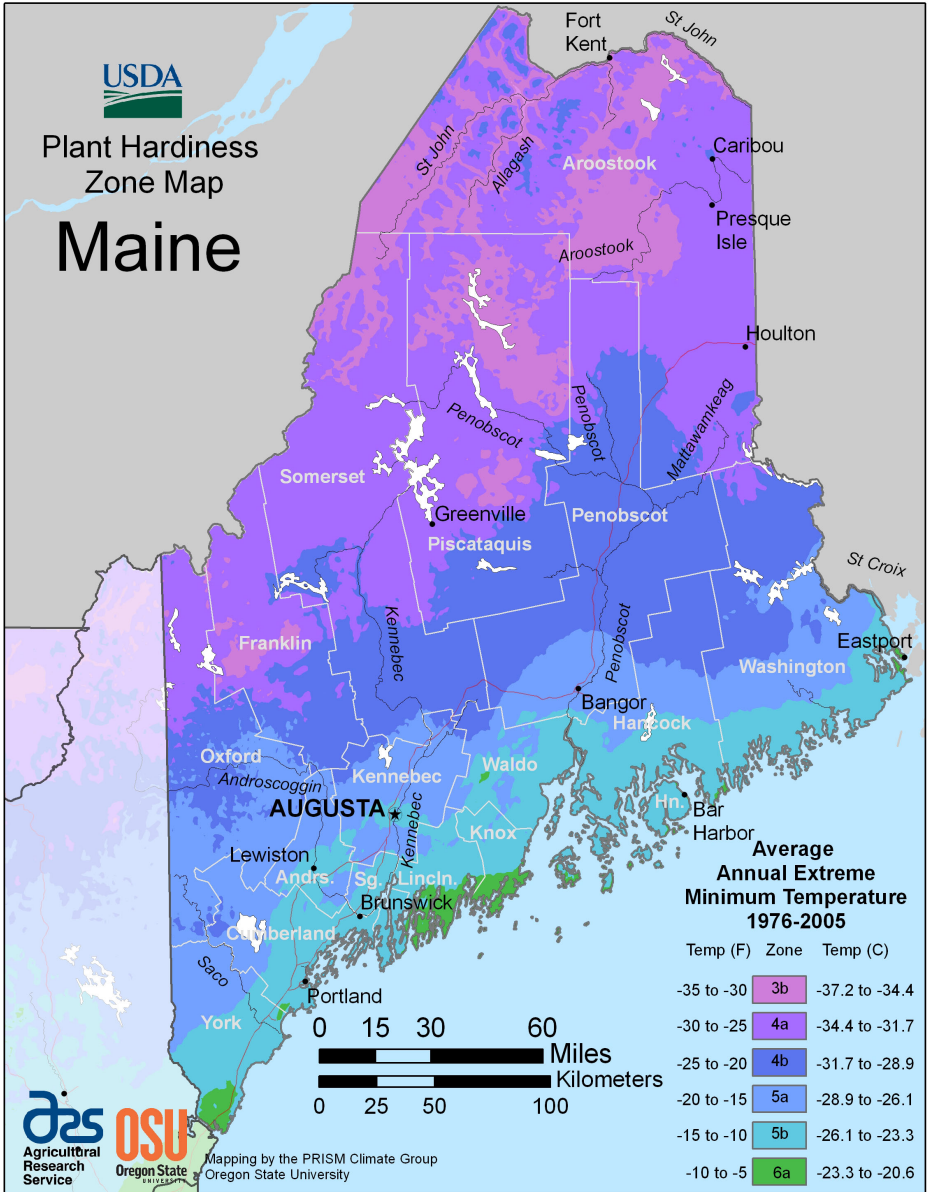

Plant Hardiness
Zone Map

Maine