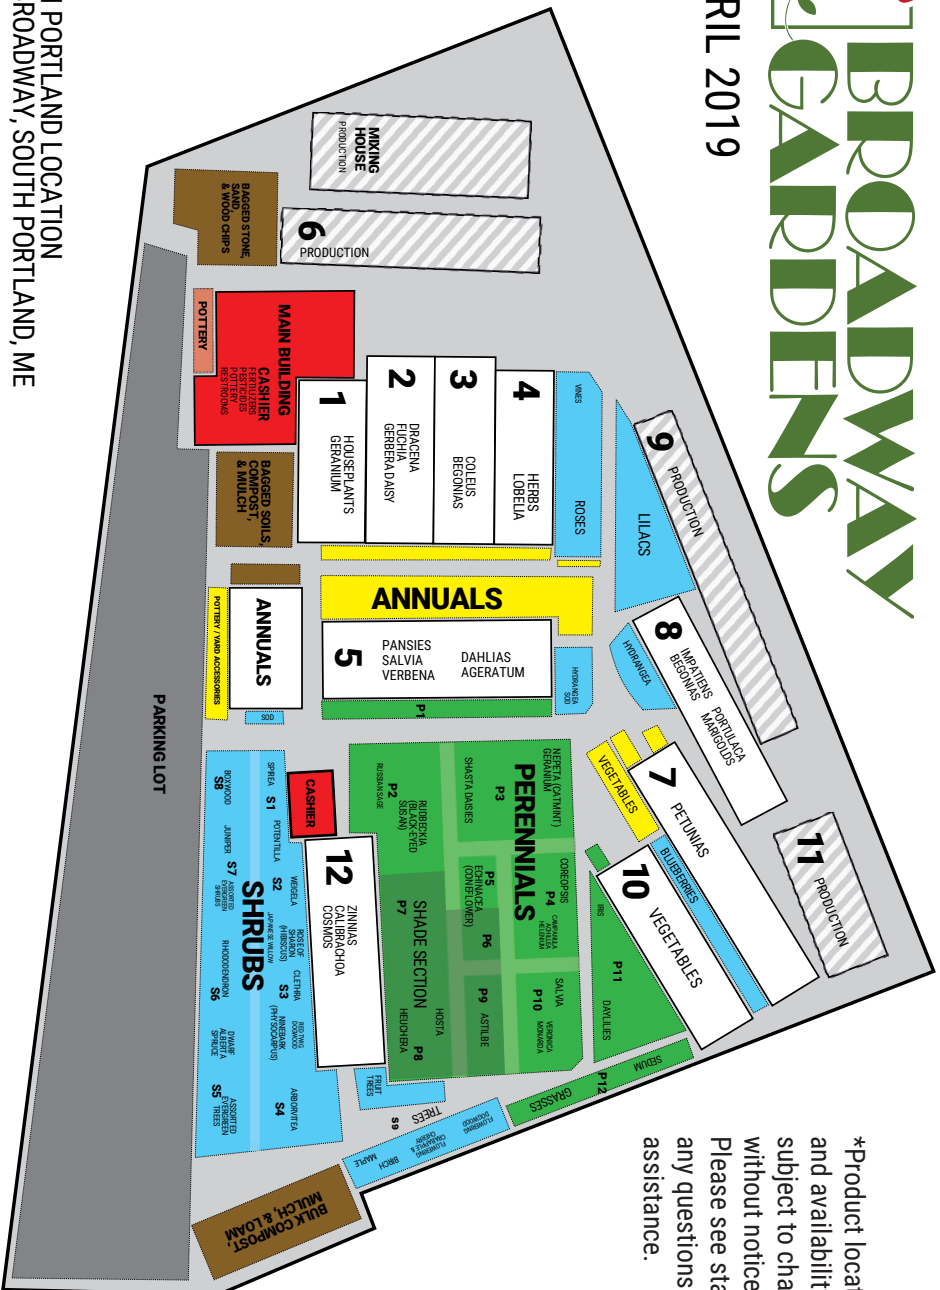

Plant Hardiness
Zone Map

Maine

BROADWAY GARDENS

APRIL 2019

SOUTH PORTLAND LOCATION
1640 BROADWAY, SOUTH PORTLAND, ME

*Product locations and availability subject to change without notice. Please see staff with any questions or assistance.