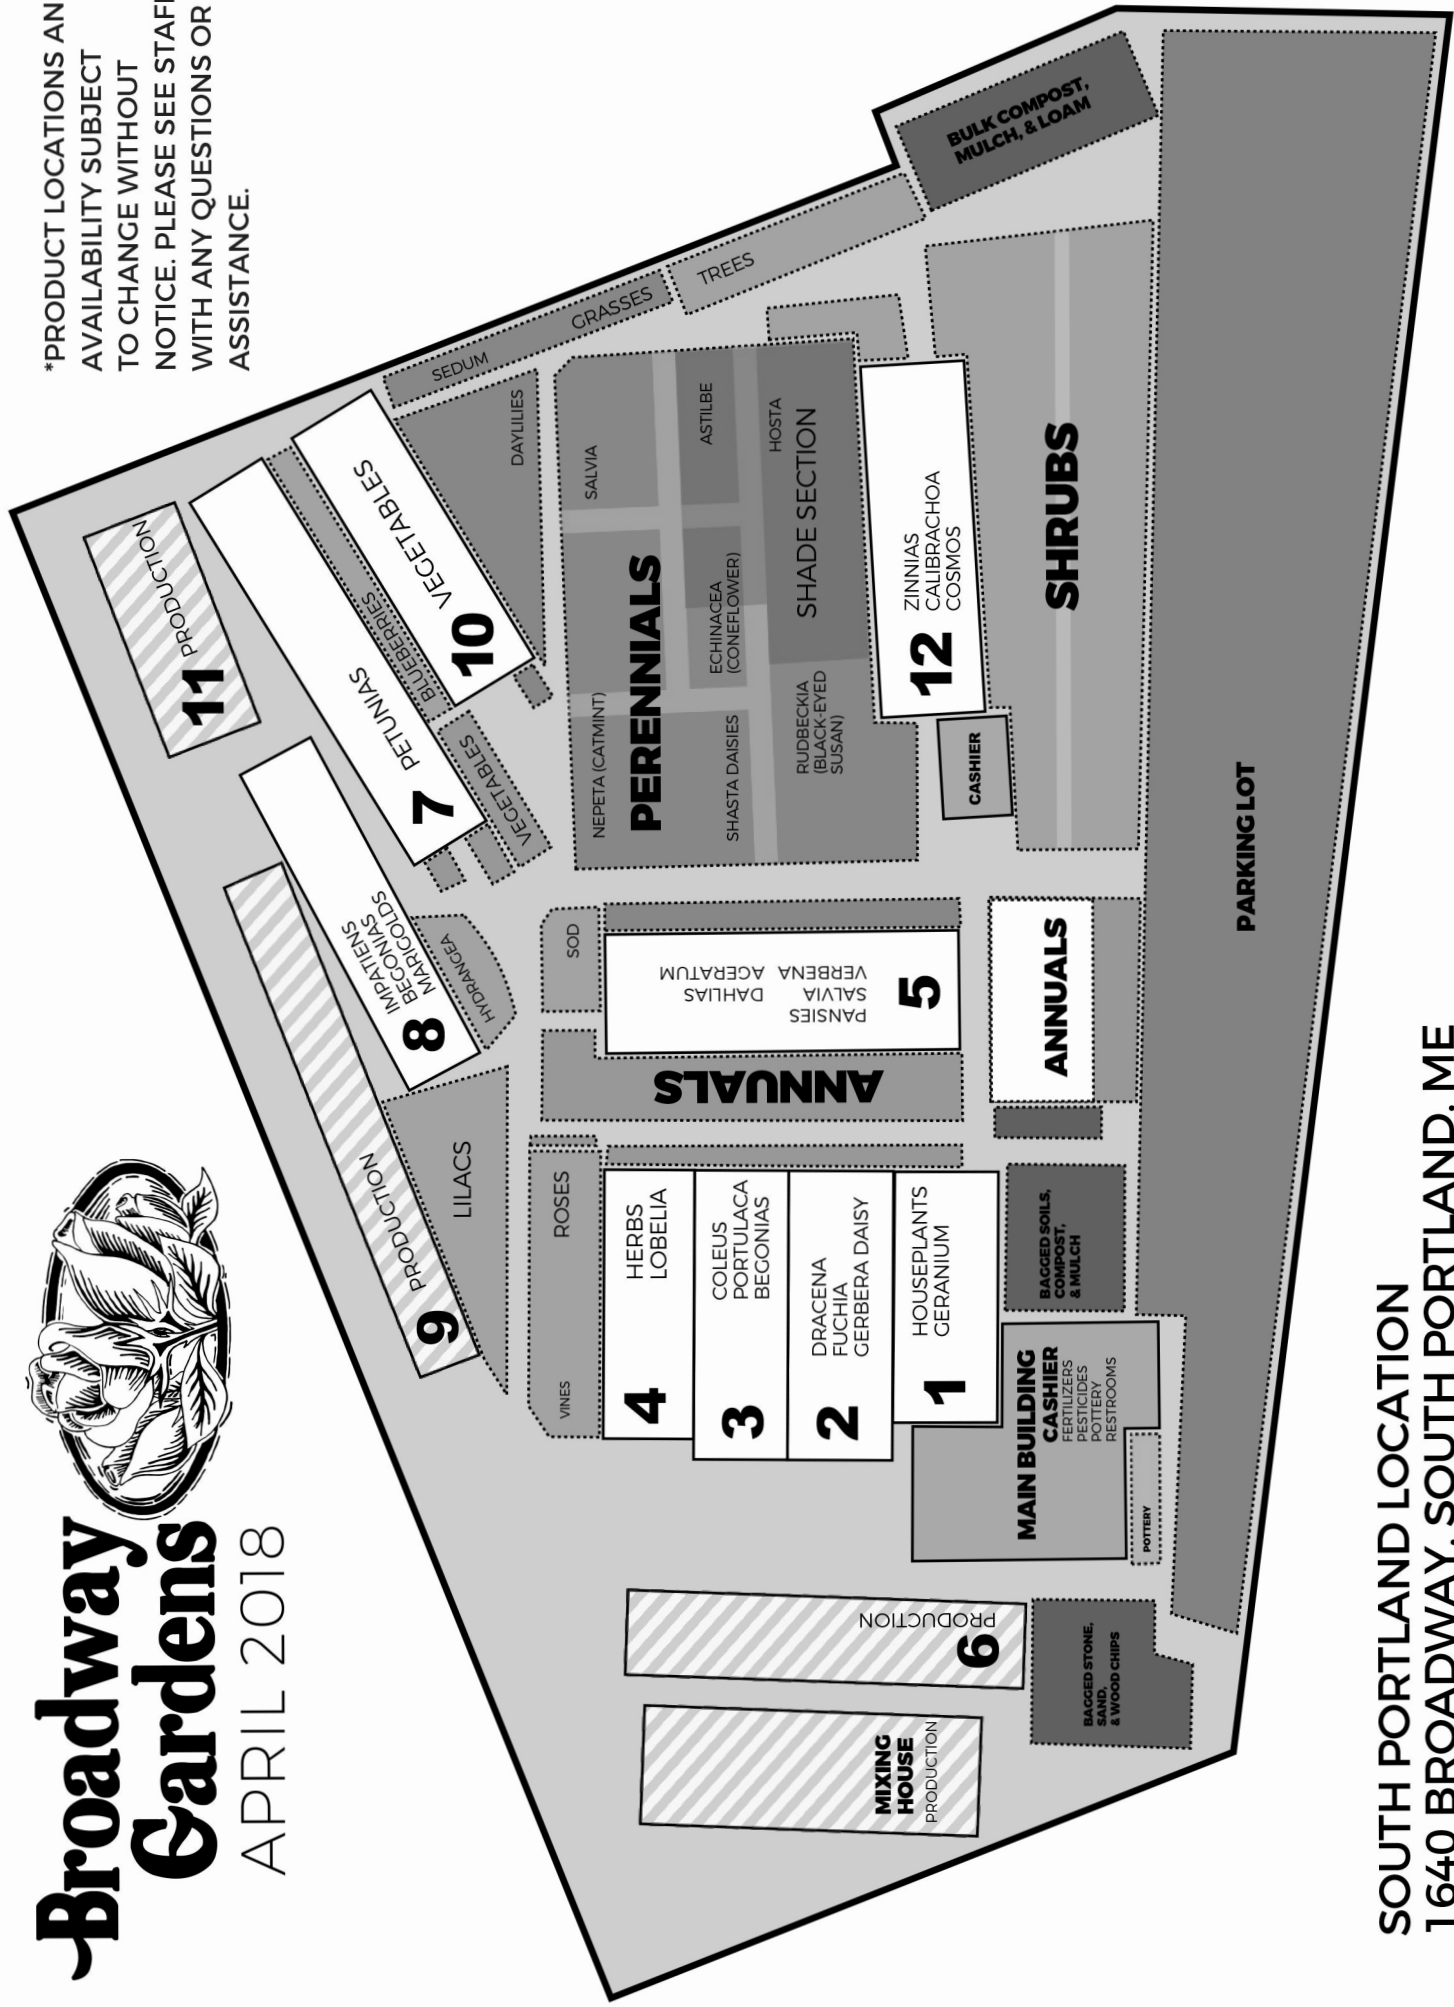

Broadway Gardens

APRIL 2018

*PRODUCT LOCATIONS AND AVAILABILITY SUBJECT TO CHANGE WITHOUT NOTICE. PLEASE SEE STAFF WITH ANY QUESTIONS OR ASSISTANCE.

SOUTH PORTLAND LOCATION
 1640 BROADWAY, SOUTH PORTLAND, ME