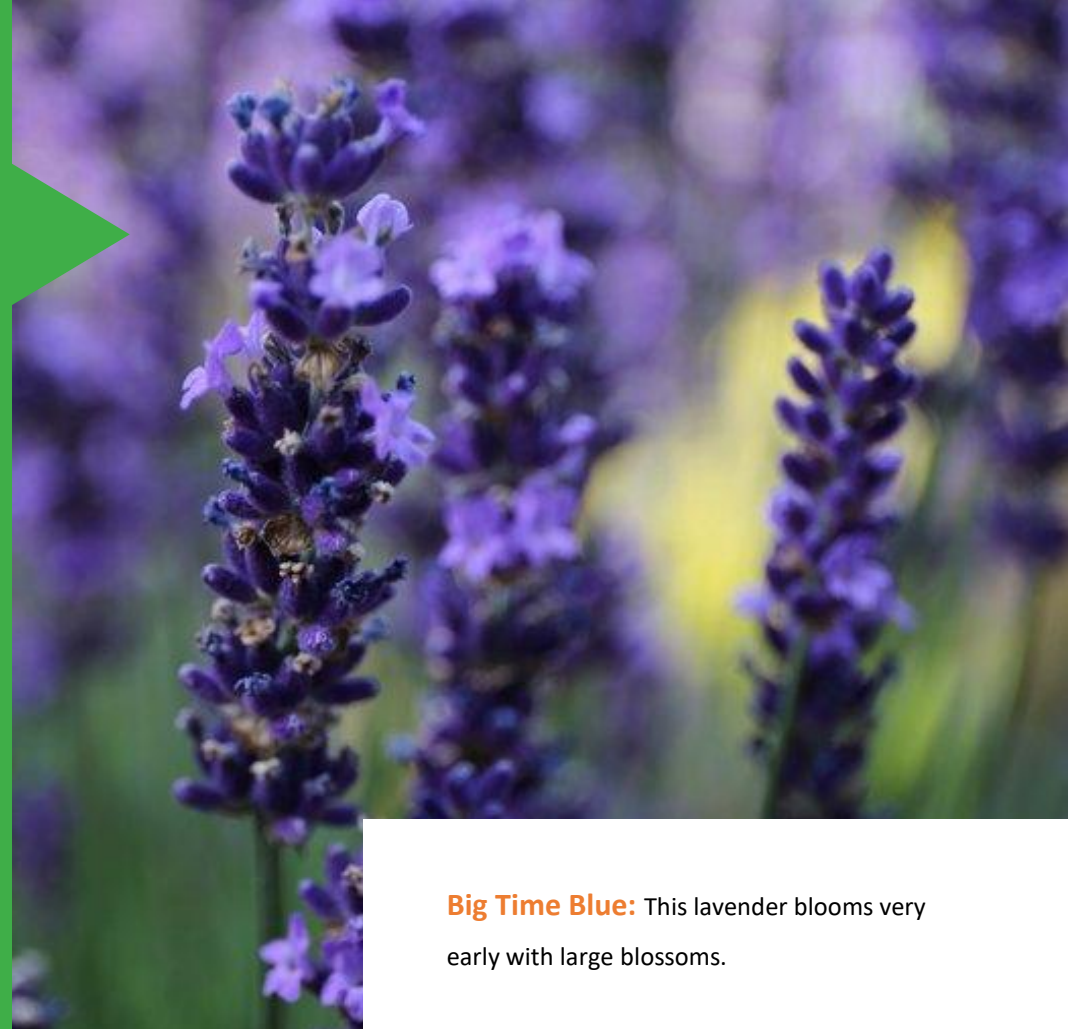

# Bigtime<sup>®</sup> Blue

Lavandula angustifolia 'Armtipp01'

**Big Time Blue:** This lavender blooms very early with large blossoms.

77697 Porter's Hill Line  
Bayfield, ON  
519.441.3369  
[www.bakersnursery.ca](http://www.bakersnursery.ca)