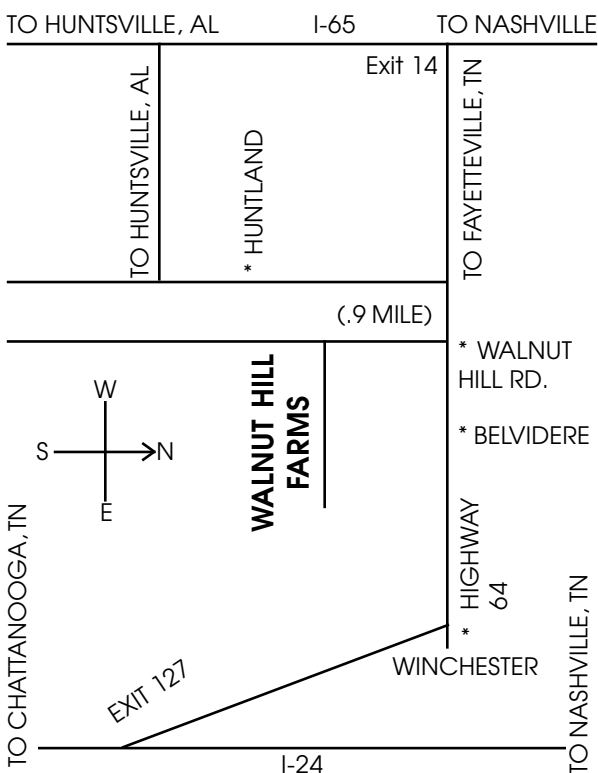

TO OUR CUSTOMERS

It is with pleasure that we present our new Fall 2017 - Spring 2018 wholesale growers catalog. Walnut Hill Farms is a family owned and operated nursery growing to meet your needs. Our goal is to continue to produce some of the finest quality nursery stock available to the trade. Again, this year, we have added several new varieties and cultivars to our list. We hope you will find these exciting and useful in your operations. We would like to thank our customers for their support and gladly invite new customers to our business. A cordial invitation is extended you to visit with us at your convenience.

Thank you,
Robert & Hope Wilkinson, Jr.

WALNUT HILL FARMS

947 Walnut Hill Rd • Belvidere, TN 37306

Phone: (931) 967-2546

Fax: (931) 967-6850

walnuthillfarms@netcomsouth.com

Website: walnuthillfarmsnursery.com

Front Cover: Cercis Canadensis "Carolina Sweetheart"™