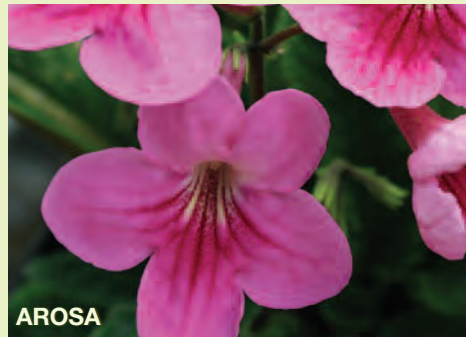

SPIRIT (PPAF)