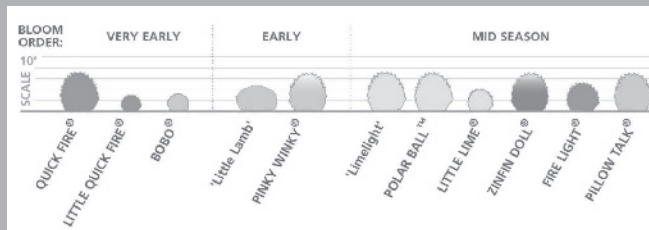

HYDRANGEA

Panicle Collection

Select

					with O.T.S. shipping program 10 - up each with maximum L.P. savings 10 - up each	Super Impact #3C Min. 15" W
	pan.	Confetti® ('Viasveld002') PP#26,582	Zone 4	3' x 2'		Y
	pan.	Magical® Candle ('Bokraflame') PP#22,111	Zone 3	4-5' x 4-5'		Y
	pan.	Magical® Flame ('Bokratorch') PP#21,292	Zone 4	3-4' x 3-4'		Y

					with O.T.S. shipping program 10 - up each with maximum L.P. savings 10 - up each	Super Impact #3C Min. 15" W
	pan.	Bobo® ('ILVOBO') PP#22,782	Zone 3	30-36" x 36-48"		Y
	pan.	Fire Light® ('SMHPFL') PP#25,135	Zone 3	4.5-6' x 4.5-6'		Y
	pan.	'Limelight' PP#12,874	Zone 4	6-8' x 6-8'		Y
	pan.	'Little Lamb' PP#15,395	Zone 4	4-6' x 6-8'		Y
	pan.	Little Lime® ('Jane') PP#22,330	Zone 3	3-5' h		Y
	pan.	Little Quick Fire® ('SMHPLQF') PP#25,136	Zone 3	36-60" x 36-60"		Y
	pan.	Pinky Winky® ('DVPPinky') PP#16,166	Zone 4	6-8' x 6-8'		Y
	pan.	Quick Fire® ('Bulk') PP#16,812	Zone 4	6-8' x 6-8'		Y
	pan.	Zinfin Doll® ('SMNHPRZEP') PP#29,956	Zone 3	6-8' x 6-8'		Y

					with O.T.S. shipping program 5 - up each with maximum L.P. savings 5 - up each	#10C Min 6' H

Tree Form

	pan.	'Limelight' PP#12,874	Zone 4	6-8'	This tree form is grown on a 2-3' standard	Y
	pan.	Pinky Winky® ('DVPPinky') PP#16,166	Zone 4	6-8'	This tree form is grown on a 2-3' standard	Y
	pan.	Quick Fire® ('Bulk') PP#16,812	Zone 4	6-8'	This tree form is grown on a 2-3' standard	Y

					with O.T.S. shipping program 10 - up each with maximum L.P. savings 10 - up each	Super Impact #3C Min. 15" W
	pan.	Diamond Rouge® ('Rendia') PP#24,667	Zone 3	4-5' x 3-4'		Y
	pan.	Strawberry Sundae™ ('Rensun') PP#25,438	Zone 4	4-5' x 3-4'		Y
	pan.	Vanilla Strawberry™ ('Renhy') PP#20,670	Zone 4	6-7' x 4-5'		Y

					with O.T.S. shipping program 5 - up each with maximum L.P. savings 5 - up each	#10C Min 6' H

Tree Form

	pan.	Vanilla Strawberry™ ('Renhy') PP#20,670	Zone 4	6-7'	This tree form is grown on a 2-3' standard	Ltd