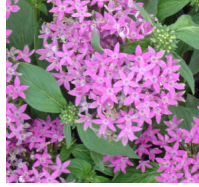

Green Lake Nursery

P.O. Box 360656 ❖ Dallas, TX 75336 ❖ (972) 287-2322 ❖ Wholesale Only ❖ www.greenlakenursery.com

SUMMER COLOR

Penta
'Butterfly Lavender'

Penta
'Butterfly Red'

Penta
'Butterfly White'

Penta
'Graffiti Lavender'