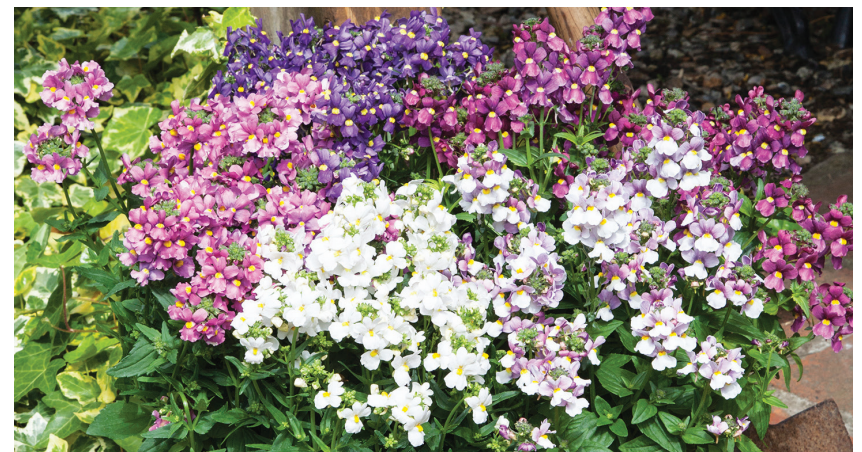

Seventh Heaven F1