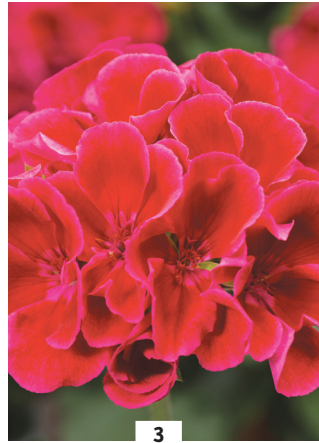

Sun Parasol
Apricot

**Gorgeous
new color!**

**Fast, vigorous
growth and
excellent
branching**

Produce in pots 6 inches
or larger as a trellised item
and in hanging baskets.

SUNTORY
SUNTORY FLOWERS
www.suntoryflowers.com