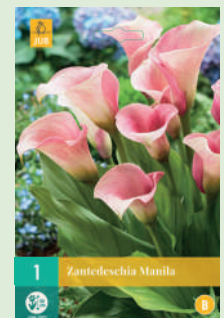

115.670 size 14/16
Manila