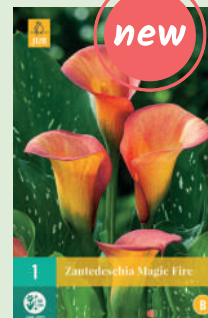

115.665 size 14/16
Magic Fire

115.670 size 14/16
Manila

115.680 size 14/16
Odessa

115.750 size 14/16
Picasso

115.810 size 14/16
Pink Puppy

115.852 size 14/16
Royal Valentine

115.930 size 14/16
Summer Sun

**VARIOUS
BULBS A-Z**