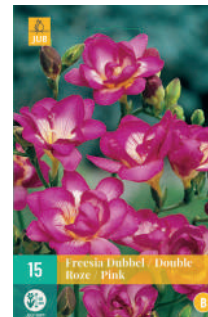

112.820 size 5/+
Double Pink