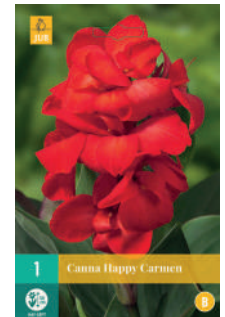

107.850 size 14/16
Lilium
Sugar Love

107.950 size 14/16
Lilium
Whistler

108.205 size 14/16
Lilium
Landini

108.475 size 14/16
Lilium
Yellow Power

108.810 size 14/16
Lilium
Virtuoso

108.840 size 16/18
Lilium
Annemarie's Dream