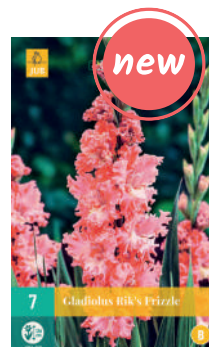

105.850 size 12/14
Large Flowering
Mix

RUFFLED

105.890 size 12/14
Fire Cracker

105.933 size 12/14
Princess Frizzle

105.935 size 12/14
Rik's Frizzle

105.945 size 12/14
Snowy Ruffle

105.980 size 12/14
Vuvuzela Frizzle