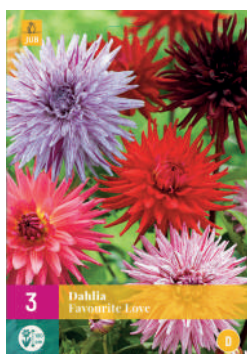

132.310 size I
Cactus White

132.320 size I
Cactus Salmon

132.400 size I
Favourite Ballet

132.430 size I
Favourite Dance

132.460 size I
Favourite Love

132.490 size I
Happy Daylight

132.500 size I
Happy Single Mix