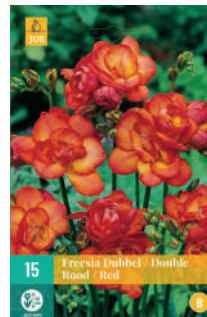

112.790 size 5/+
Double Red