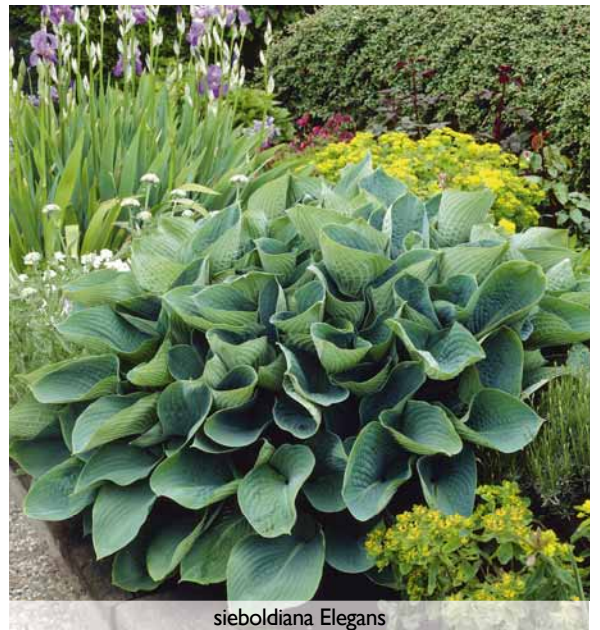

Albomarginata

Albopicta

Aureomarginata

Bressingham Blue

Honey Bells

Francee

Frances Williams

Hyacinthina

sieboldiana Elegans

Mediovariegata

Mixed

Royal Standard

Perennials

Prepacked / Packs			Variety	Height	Bulk / Box		
Itemno	Packed	Size	Name		Itemno	Packed	Size
164505	10x1	1	Iris Bearded English Charm	24-36"			
164515	10x1	1	Iris Bearded I've Got Rhythm	24-36"			
164500	10x1	1	Iris Bearded Jesse's Song	24-36"			
164535	10x1	1	Iris Bearded Jurassic Park	24-36"			
164510	10x1	1	Iris Bearded O So Very	24-36"			
164530	10x1	1	Iris Bearded Rosalie Figge	24-36"			
164520	10x1	1	Iris Bearded Sugar Blues	24-36"			
164525	10x1	1	Iris Bearded Summer Olympics	24-36"			