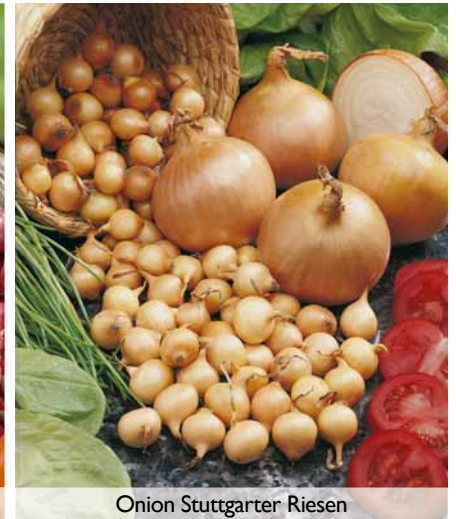

Grape Assortment