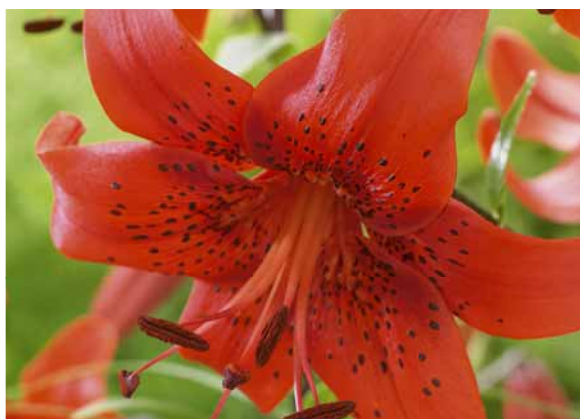

Red Life

Tiger lilies

Strong, sweet and distinctively lily smell. Besides producing a stunning spectacle, most parts of this plant are edible.

Prepacked / Packs			Variety	Height	Bulk / Box		
Itemno	Packed	Size	Name		Itemno	Packed	Size
165375	10x2	14/16	Lancifolium Splendens	45"	154805	25	16/18
165362	10x2	14/16	Red Life	45"	154815	25	16/18
165380	10x2	14/16	Sweet Surrender	45"	154840	25	16/18
165395	10x2	14/16	Yellow Bruse	40"	154855	25	16/18