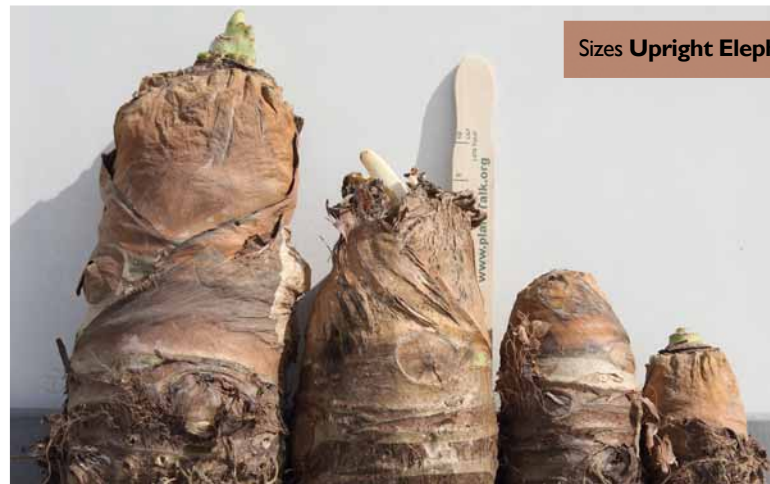

Upright Elephant Ears Alocasia

Sizes Upright Elephant Ears Bulbs

XXX Large

X Large

Large

Medium