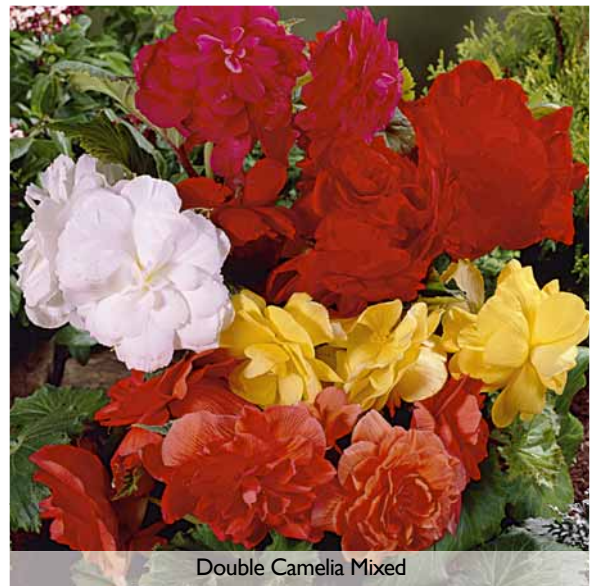

Angélique

Pink Delight

Red Glory

Begonias

Double Camelia begonias

Large double flowers. Ruffled flowers in late spring.
Foliage is shiny green.

Prepacked / Packs			Variety	Height	Bulk / Box		
Itemno	Packed	Size			Name	Itemno	Packed
			Double Camelia Mixed	8"	180790	25	6/+
			Double Camelia Orange	8"	180800	25	6/+
111030	15x1	6/+	Double Camelia Pink	8"	180810	25	6/+
111031	15x1	6/+	Double Camelia Red	8"	180820	25	6/+
111032	15x1	6/+	Double Camelia White	8"	180830	25	6/+
111033	15x1	6/+	Double Camelia Yellow	8"	180840	25	6/+