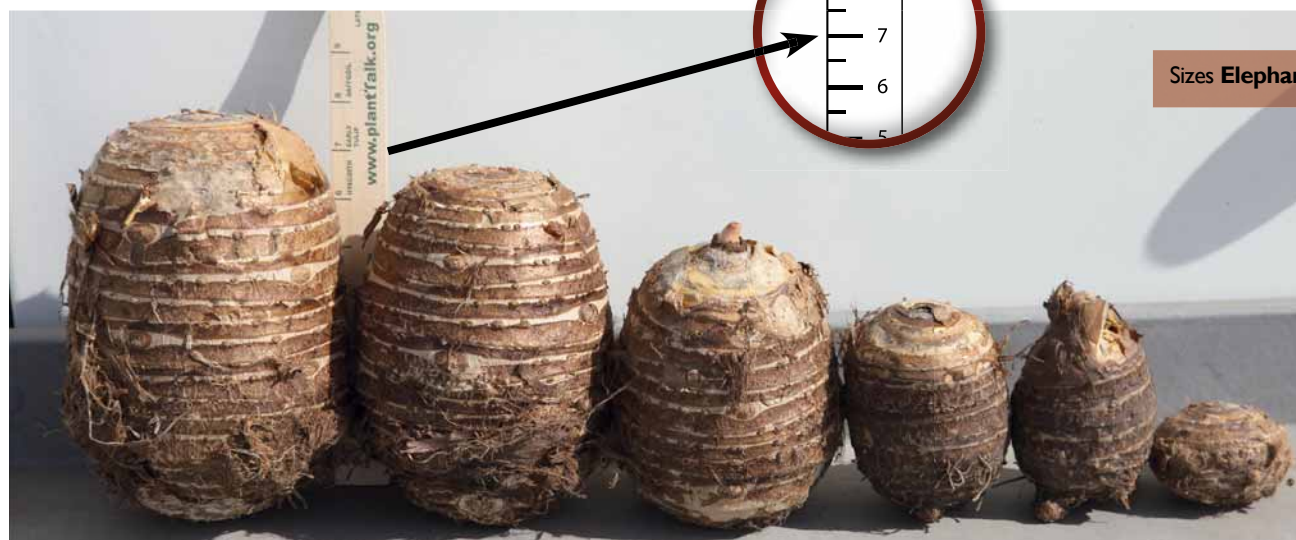

Sizes **Elephant Ears** Bulbs

XXX Large (18/+)

XX Large (15/+)

X Large (13/15)

Softball (11/13)

Baseball (9/11)

Small (7/9)