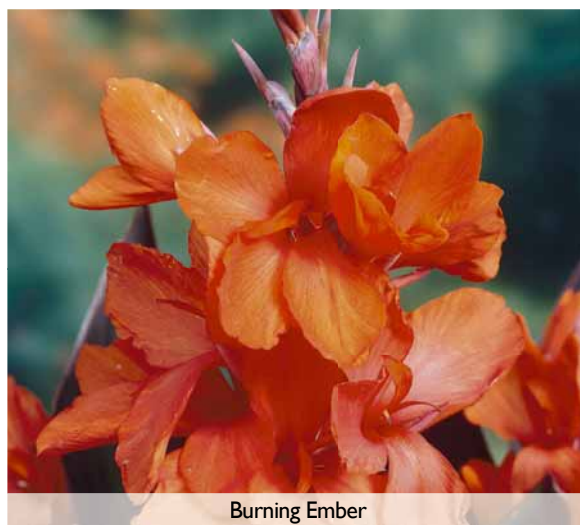

Canna

Canna Dwarf

Smaller varieties.

Prepacked / Packs			Variety	Bulk / Box				
Itemno	Packed	Size	Name	Height	Itemno	Packed	Size	
112290	25x2	3/5	Black Night	34"	181890	25	3/5	
112295	25x2	3/5	Burning Ember	32"	181895	25	3/5	
112350	25x1	3/5	Cleopatra	42"	181900	25	3/5	
112300	25x2	3/5	Firebird	32"	181910	25	3/5	
112310	25x2	3/5	King City Gold	36-38"	181970	25	3/5	
112320	25x2	3/5	Mrs. Oklahoma	36"	181980	25	3/5	
112360	25x1	3/5	Pretoria	34"	181990	25	3/5	
112330	25x2	3/5	Stadt Feltbach	30-32"	182010	25	3/5	
112370	25x1	3/5	Striped Beauty	36"	182020	25	3/5	
112280	25x2	Unit 3 assortment: Black Night, Firebird, King City Gold, Mrs. Oklahoma, Stadt Feltbach						
112340	25x1	Unit 4 assortment: Cleopatra, Pretoria, Striped Beauty