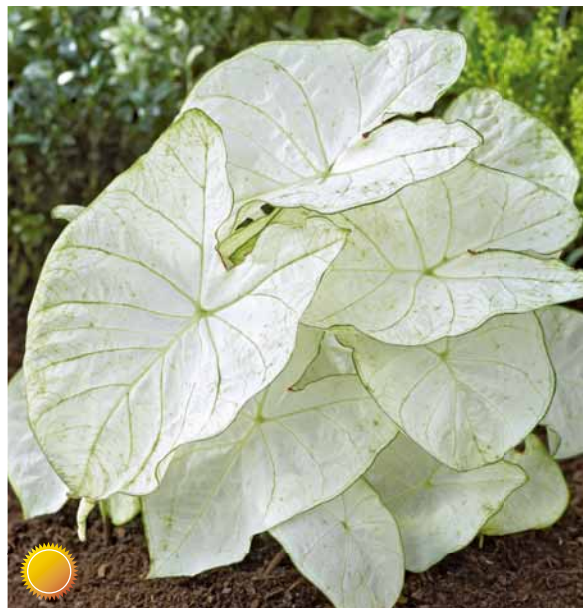

Florida Moonlight

Sun Tolerant