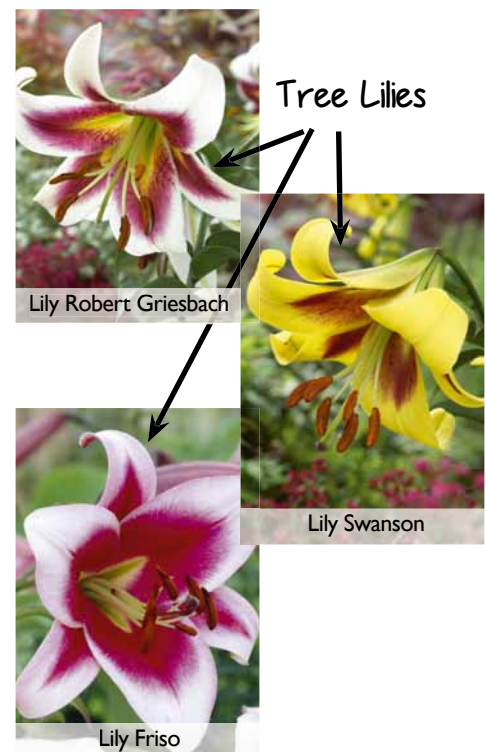

Value Sales

Itemno.	Variety	Description	Size	Packed per	Picture on page
SUPER VALUE PACKS					
I00200	Amaryllis (Hardy)	Sonatino Mix	14/16	20x3	37
I10010	Begonia	Samba Mixed	4/5	20x5	7
I10020	Caladium	Mixed	#2	20x6	12
I10030	Canna Dwarf	Mixed	3/5	15x4	
I10040	Canna	Mixed	3/5	15x4	
I10041	Canna Dwarf	Black Night	3/5	15x4	18
I10046	Canna	Ibiza	3/5	15x4	17
I10050	Canna	The President	3/5	15x4	17
I10049	Canna	Wyoming	3/5	15x4	17
I10060	Dahlia	Mixed	11	20x6	
I00190	Convallaria	Lily of the Valley	11	20x14	39
I10090	Elephant Ears	Green	7/9	20x4	14
I10110	Gladiolus	Mixed	12/14	15x30	26
I10120	Gladiolus Hardy	Mixed Nanus	8/9	20x24	
I00070	Hemerocallis	Stella d'Oro	11	20x7	40
I00080	Hemerocallis	Mixed	11	20x7	40
I00130	Hosta	Mixed	11	20x7	41
I00140	Liatris	Blue	10/12	20x25	43
I00160	Lily	Asiatic Mixed	14/16	20x8	29
I00150	Lily	Casablanca	14/16	20x6	31
I00162	Lily	Joy Collection	12/14	20x8	
I00170	Lily	Oriental Mixed	12/14	20x6	31
I00180	Lily	Stargazer	12/14	20x6	31

Itemno.	Variety	Description	Size	Packed per	Picture on page

SUPER SIZED BULBS PACKED IN WOODEN CRATES:

I00380	Arum cornutum	Voodoo Lily	24/26	30	35
I20290	Calla	Aethiopica	Giant	30	16
I10390	Cyclamen	Neapolitanum	25/30	30	36
I10400	Ismene	Festalis	24/26	30	37
I10410	Eucomis	Bicolor	18/20	30	36
I00330	Lily	Casablanca	30/+	30	31
I00340	Lily	Friso	30/+	30	6
I00360	Lily	Robert Griesbach	30/+	30	6
I00350	Lily	Robert Swanson	30/+	30	6
I00370	Lily	Stargazer	30/+	30	31

BULK SUPER VALUE PACKED IN PLASTIC CRATES:

I20150	Canna Dwarf	Black Night	3/5	100	18
I20200	Canna	City of Portland	3/5	100	17
I20205	Canna	Ibiza	3/5	100	17
I20210	Canna	Red King Humbert	3/5	100	17
I20230	Canna	Rosemond Coles	3/5	100	17
I20240	Canna	The President	3/5	100	17
I20250	Canna	Wyoming	3/5	100	17
I00280	Lily	Stargazer	14/16	300	31

Prepacked

Bulk