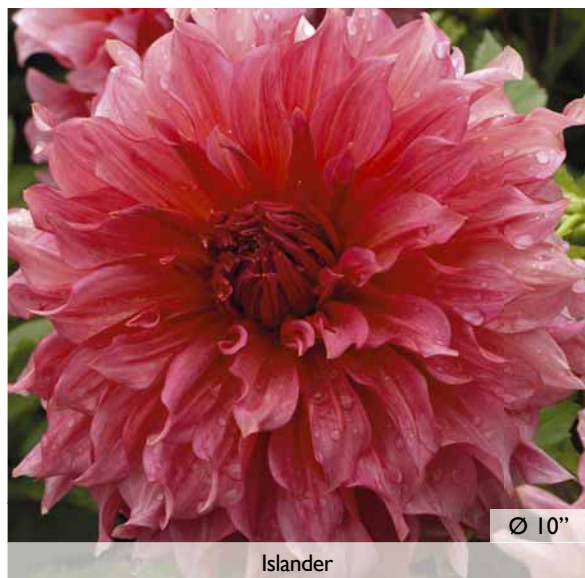

Ø = flower size

Ø 8"

Cambridge

Ø 8"

Ace Summer Sunset

Ø 9"

Barbarossa

Ø 8"

Contraste

Dahlias

Dinnerplate dahlias continued

Most varieties make excellent strong cut flowers.

Prepacked / Packs			Variety	Height	Bulk / Box		
Itemno	Packed	Size	Name		Itemno	Packed	Size
172549	10x1	1	Creve Coeur	40"	182779	15	1
172560	10x1	1	Emory Paul	44"	172790	15	1
172790	10x1	1	Fernclyff Illusion	50"	182940	15	1
172570	10x1	1	Fleurel	36"	182800	15	1
172575	10x1	1	Gitt's Perfection	36"			
172576	10x1	1	Hart's Dr. McMurray	42"			
172577	10x1	1	Islander	46"			
172580	10x1	1	Kelvin Floodlight	42"	182810	15	1

Ø = flower size

Dinnerplate dahlias continued

Prepacked / Packs			Variety	Height	Bulk / Box		
Itemno	Packed	Size			Itemno	Packed	Size
172600	10x1	1	Maki	40"	182830	15	1
172627	10x1	1	Uchuu	32"			
172800	10x1	1	Mick's Peppermint	44"	182950	15	1
172610	10x1	1	Moms' Special	46"	182840	15	1
172615	10x1	1	Nick Sr.	44"			
172620	10x1	1	Rip City	40"			
172623	10x1	1	Striped Vulcan	48"			
112915	40x1	1	Assortment Dinnerplates				