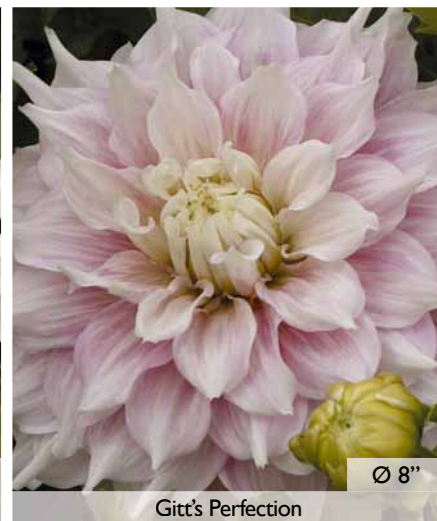

Dahlias

Dinnerplate dahlias continued

Most varieties make excellent strong cut flowers.

Prepacked / Packs			Variety	Height	Bulk / Box		
Itemno	Packed	Size	Name		Itemno	Packed	Size
172549	10x1	1	Creve Coeur	40"	182779	15	1
172560	10x1	1	Emory Paul	44"	172790	15	1
172790	10x1	1	Fernclyff Illusion	50"	182940	15	1
172570	10x1	1	Fleurel	36"	182800	15	1
172575	10x1	1	Gitt's Perfection	36"			
172576	10x1	1	Hart's Dr. McMurray	42"			
172577	10x1	1	Islander	46"			
172580	10x1	1	Kelvin Floodlight	42"	182810	15	1

Ø = flower size