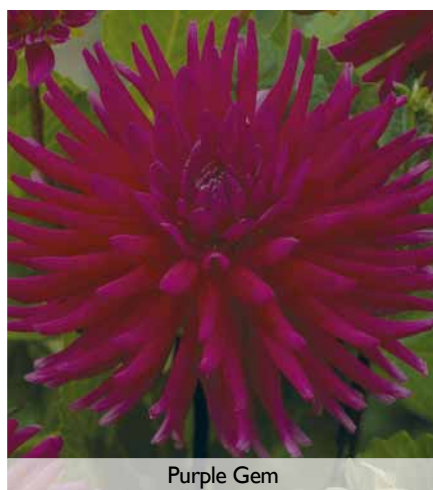

Kennemerland